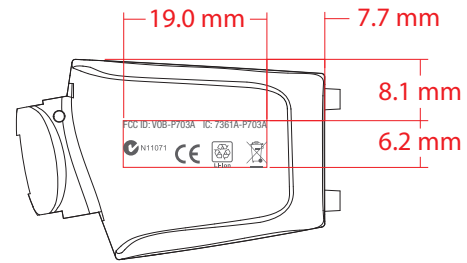

Note: Part is plastic with  
matte black paint

Text, Symbols, and Logos:  
Process = Silkscreen  
Color = Pantone 425M

Battery Door

Battery Door

Notes:

- A - Silkscreen to be free of distortion.
- B - Scale = 1:1
- C - Units = mm