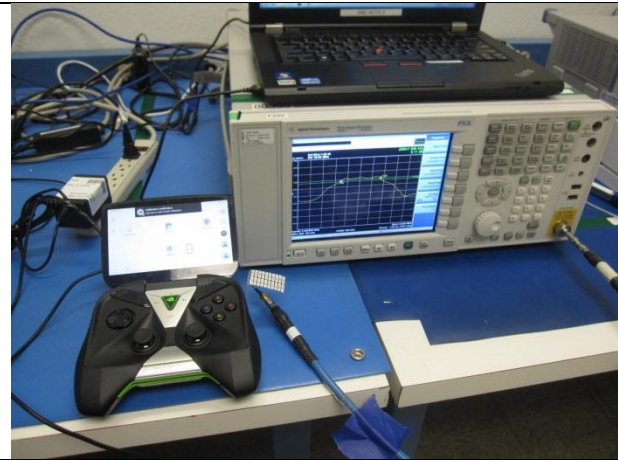

12. SETUP PHOTOS

**ANTENNA PORT CONDUCTED RF MEASUREMENT SETUP AND
RADIATED RF MEASUREMENT SETUP FOR PORTABLE CONFIGURATION**

ANTENNA PORT CONDUCTED PHOTO

X-AXIS FRONT PHOTO

Y-AXIS FRONT PHOTO

Z-AXIS FRONT PHOTO