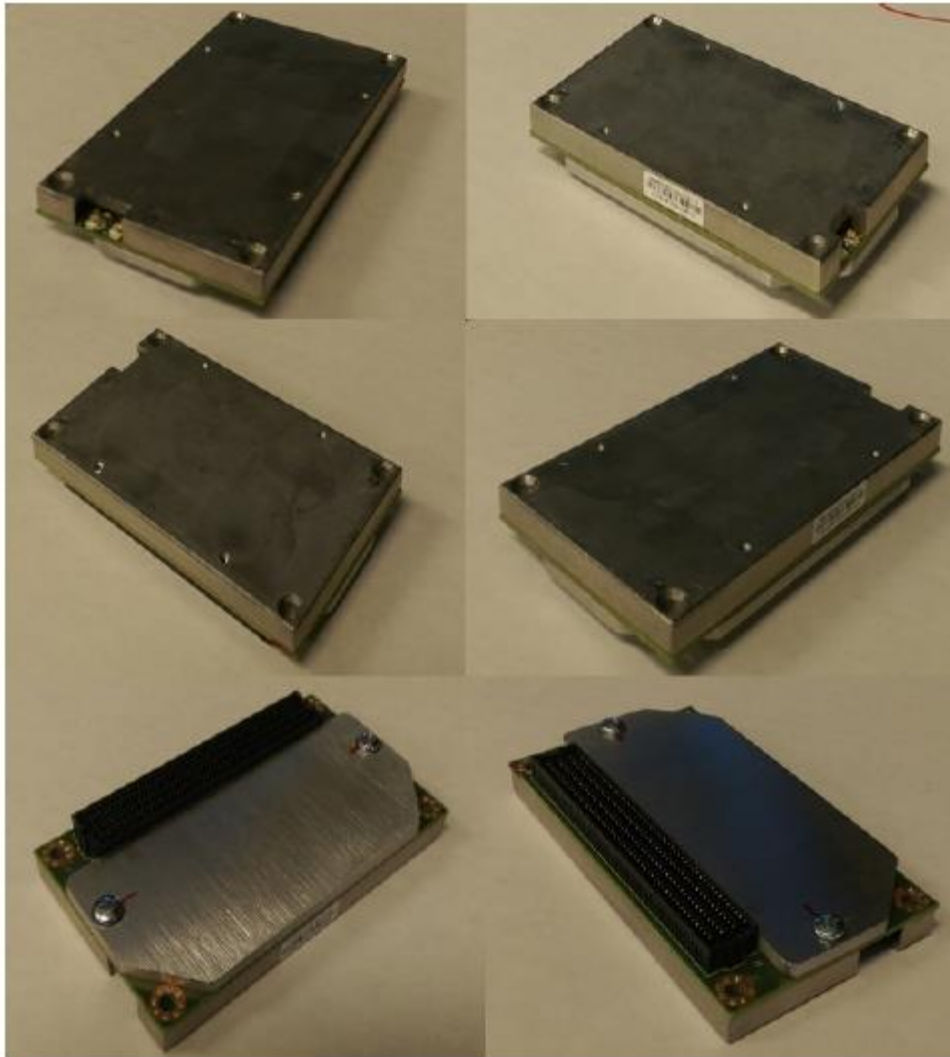

11. SETUP PHOTOS

**ANTENNA PORT CONDUCTED RF MEASUREMENT SETUP AND
RADIATED RF MEASUREMENT SETUP FOR PORTABLE CONFIGURATION**

ANTENNA PORT CONDUCTED PHOTO

0 Degrees PHOTO

45 Degrees PHOTO

90 Degrees PHOTO

12. EUT PHOTOS

Side View (continued)

PCB View

Top View

Bottom View

PCB View

Heat Sink Internal View

Heat Sink Internal View

Mechanical Drawing