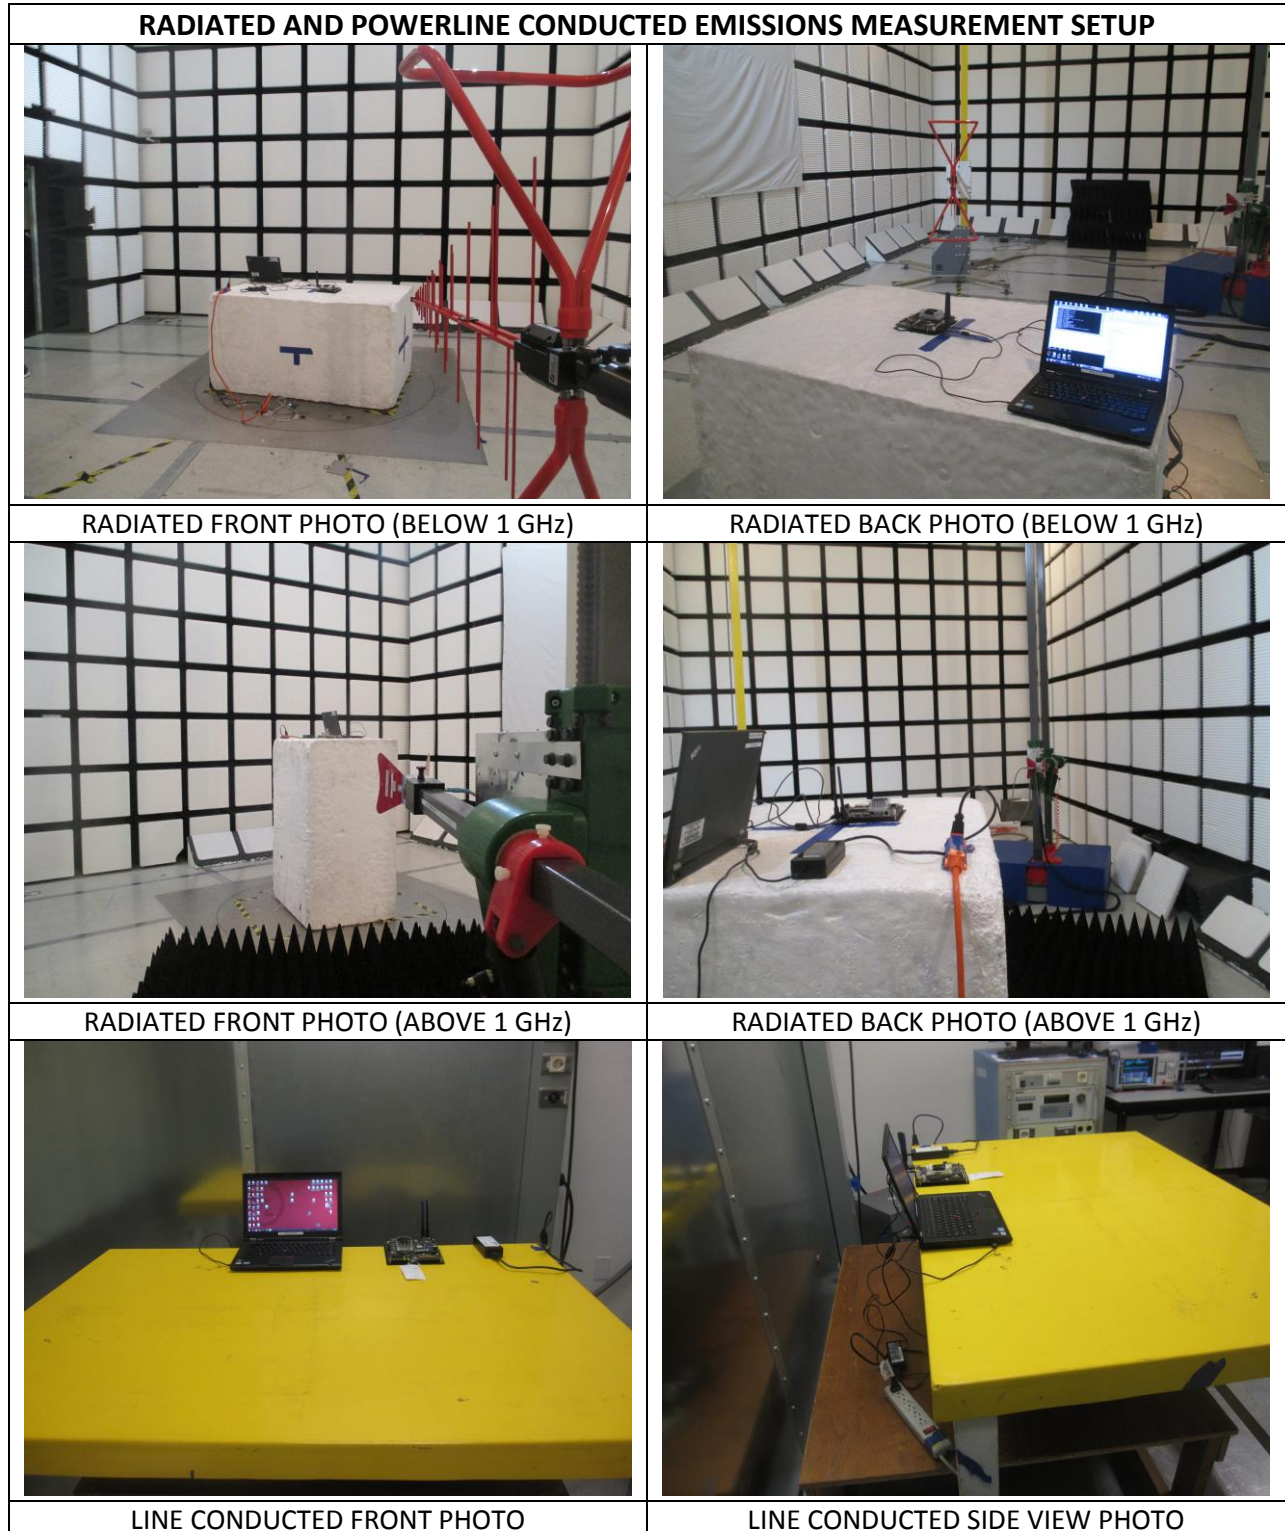

11. SETUP PHOTOS

**ANTENNA PORT CONDUCTED RF MEASUREMENT SETUP AND
RADIATED RF MEASUREMENT SETUP FOR PORTABLE CONFIGURATION**

ANTENNA PORT CONDUCTED PHOTO

0 Degrees PHOTO

45 Degrees PHOTO

90 Degrees PHOTO

12. EUT PHOTOS

Side View (continued)

PCB View

Top View

Bottom View

PCB View

Heat Sink Internal View

Heat Sink Internal View

Mechanical Drawing