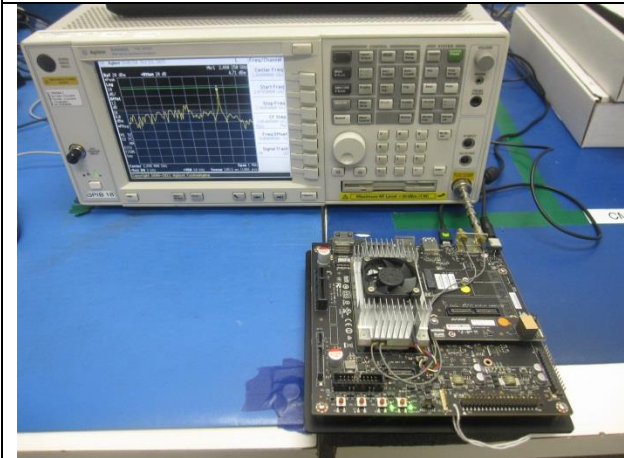

11. SETUP PHOTOS

**ANTENNA PORT CONDUCTED RF MEASUREMENT SETUP AND
RADIATED RF MEASUREMENT SETUP FOR PORTABLE CONFIGURATION**

ANTENNA PORT CONDUCTED PHOTO

0 Degrees PHOTO

45 Degrees PHOTO

90 Degrees PHOTO

12. EUT PHOTOS

Side View (continued)

PCB View

Top View

Bottom View

PCB View

Heat Sink Internal View

Heat Sink Internal View

Mechanical Drawing