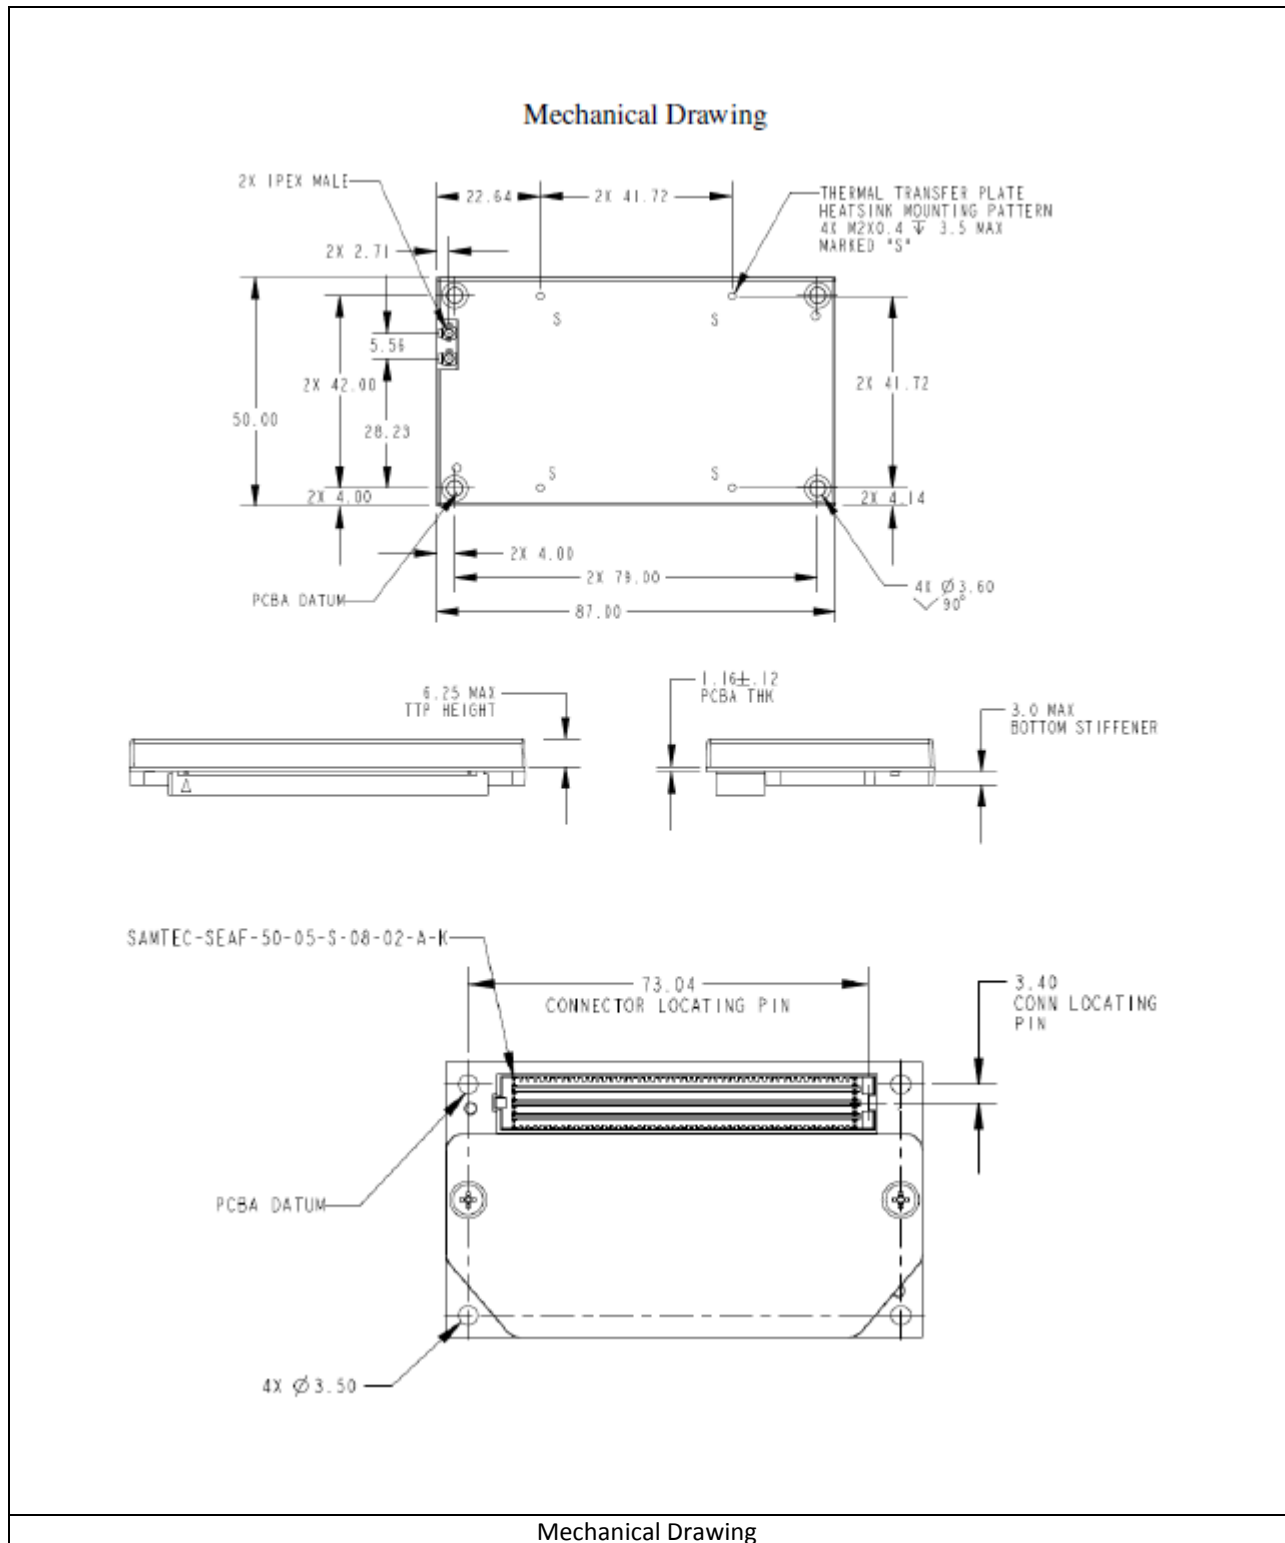

11. SETUP PHOTOS

**ANTENNA PORT CONDUCTED RF MEASUREMENT SETUP AND
RADIATED RF MEASUREMENT SETUP FOR PORTABLE CONFIGURATION**

ANTENNA PORT CONDUCTED PHOTO

0 Degrees PHOTO

45 Degrees PHOTO

90 Degrees PHOTO

12. EUT PHOTOS

Side View (continued)

PCB View

Top View

Bottom View

PCB View

Heat Sink Internal View

Heat Sink Internal View

Mechanical Drawing