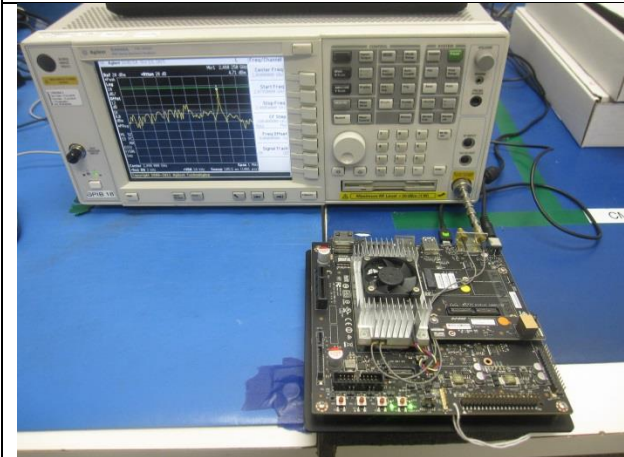

12. SETUP PHOTOS

RADIATED AND POWERLINE CONDUCTED EMISSIONS MEASUREMENT SETUP

RADIATED FRONT PHOTO (BELOW 1 GHz)

RADIATED BACK PHOTO (BELOW 1 GHz)

RADIATED FRONT PHOTO (ABOVE 1 GHz)

RADIATED BACK PHOTO (ABOVE 1 GHz)

LINE CONDUCTED FRONT PHOTO

LINE CONDUCTED SIDE VIEW PHOTO

**ANTENNA PORT CONDUCTED RF MEASUREMENT SETUP AND
RADIATED RF MEASUREMENT SETUP FOR PORTABLE CONFIGURATION**

ANTENNA PORT CONDUCTED PHOTO

0 Degrees PHOTO