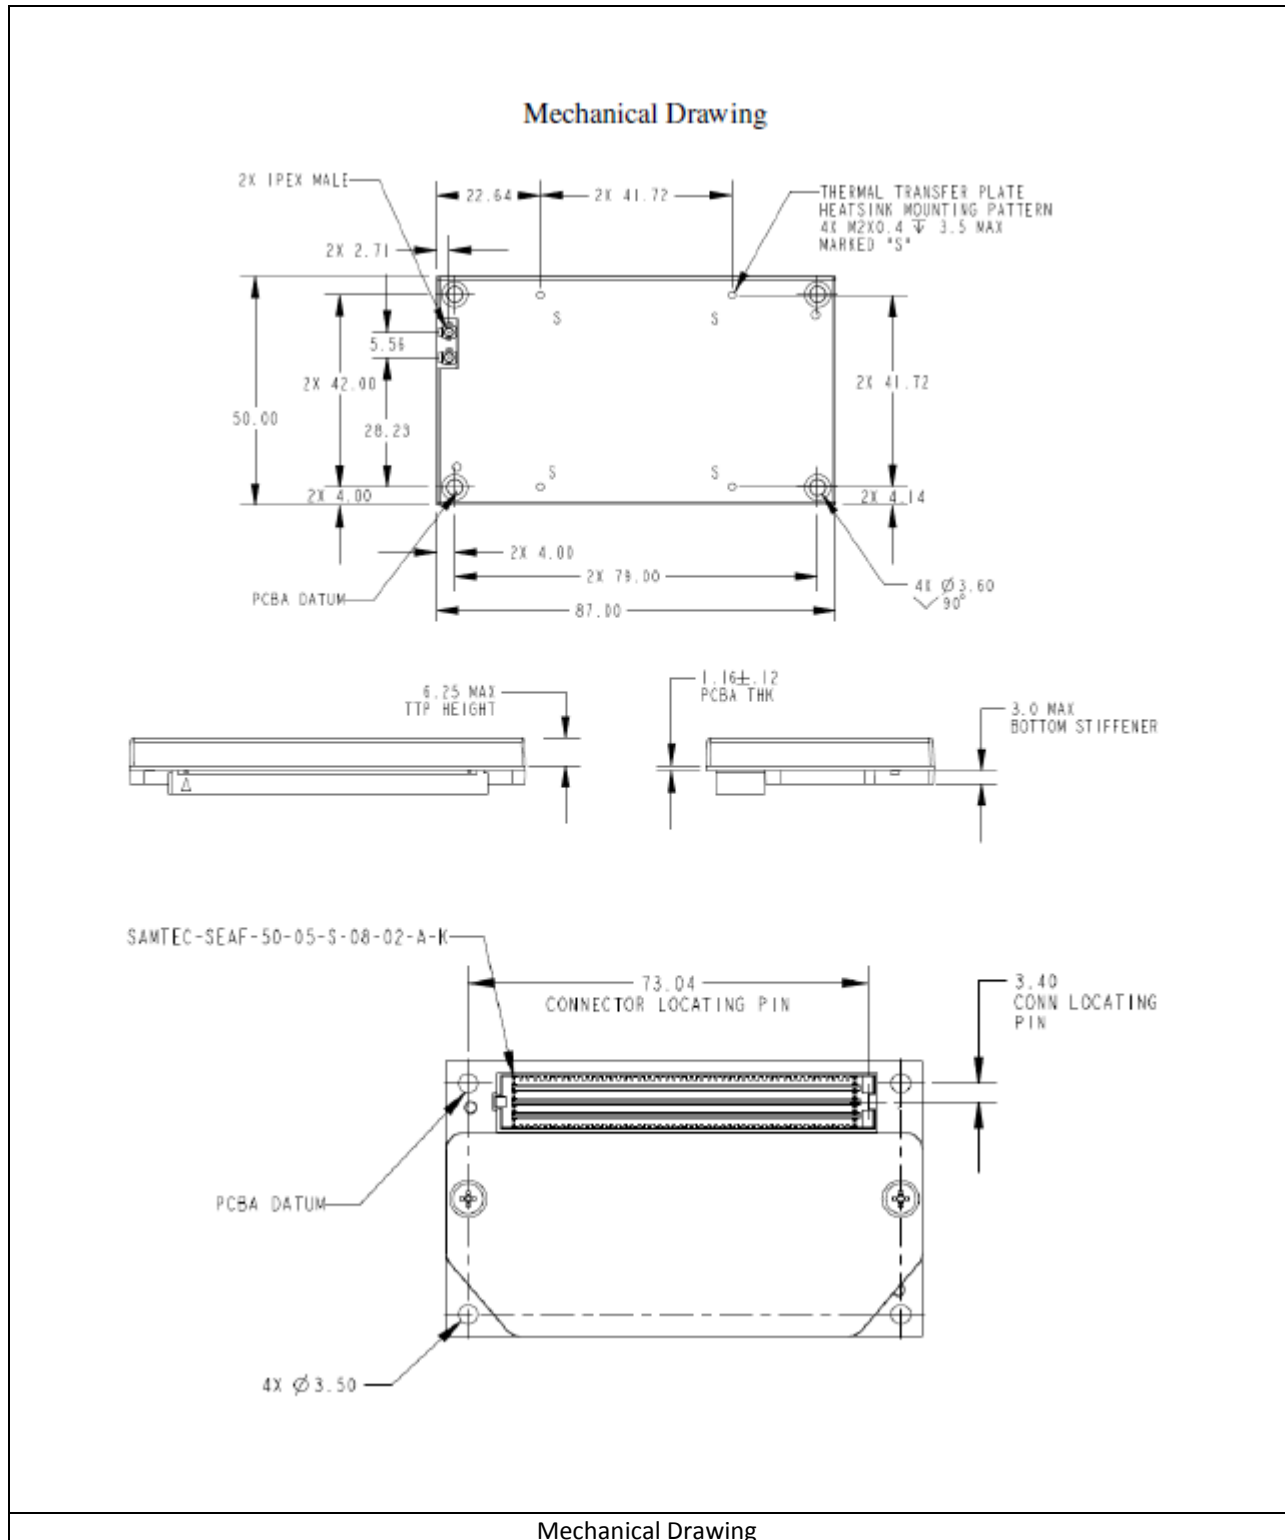

LINE CONDUCTED FRONT PHOTO

LINE CONDUCTED SIDE VIEW PHOTO

**ANTENNA PORT CONDUCTED RF MEASUREMENT SETUP AND
RADIATED RF MEASUREMENT SETUP FOR PORTABLE CONFIGURATION**

ANTENNA PORT CONDUCTED PHOTO

0 Degrees PHOTO

45 Degrees PHOTO

90 Degrees PHOTO

13. EUT PHOTOS

P2180 Photographs

Side View (continued)

PCB View

Top View

Bottom View

PCB View

Heat Sink Internal View

Heat Sink Internal View

Mechanical Drawing

END OF REPORT