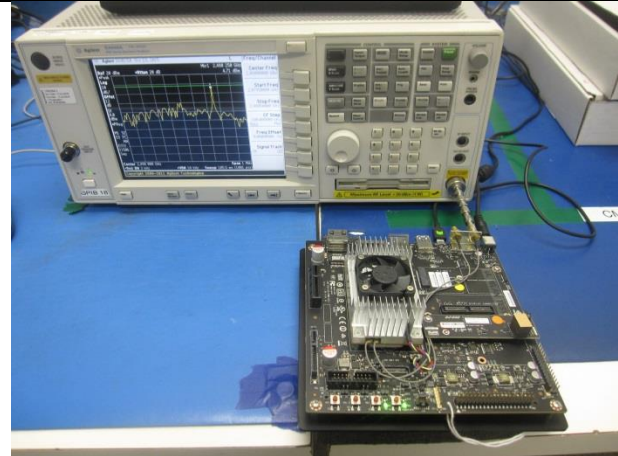

11. SETUP PHOTOS

**ANTENNA PORT CONDUCTED RF MEASUREMENT SETUP AND
RADIATED RF MEASUREMENT SETUP FOR PORTABLE CONFIGURATION**

ANTENNA PORT CONDUCTED PHOTO

0 Degrees PHOTO

45 Degrees PHOTO

90 Degrees PHOTO

12. EUT PHOTOS

Side View (continued)

PCB View

Top View

Bottom View

PCB View

Mechanical Drawing

END OF REPORT