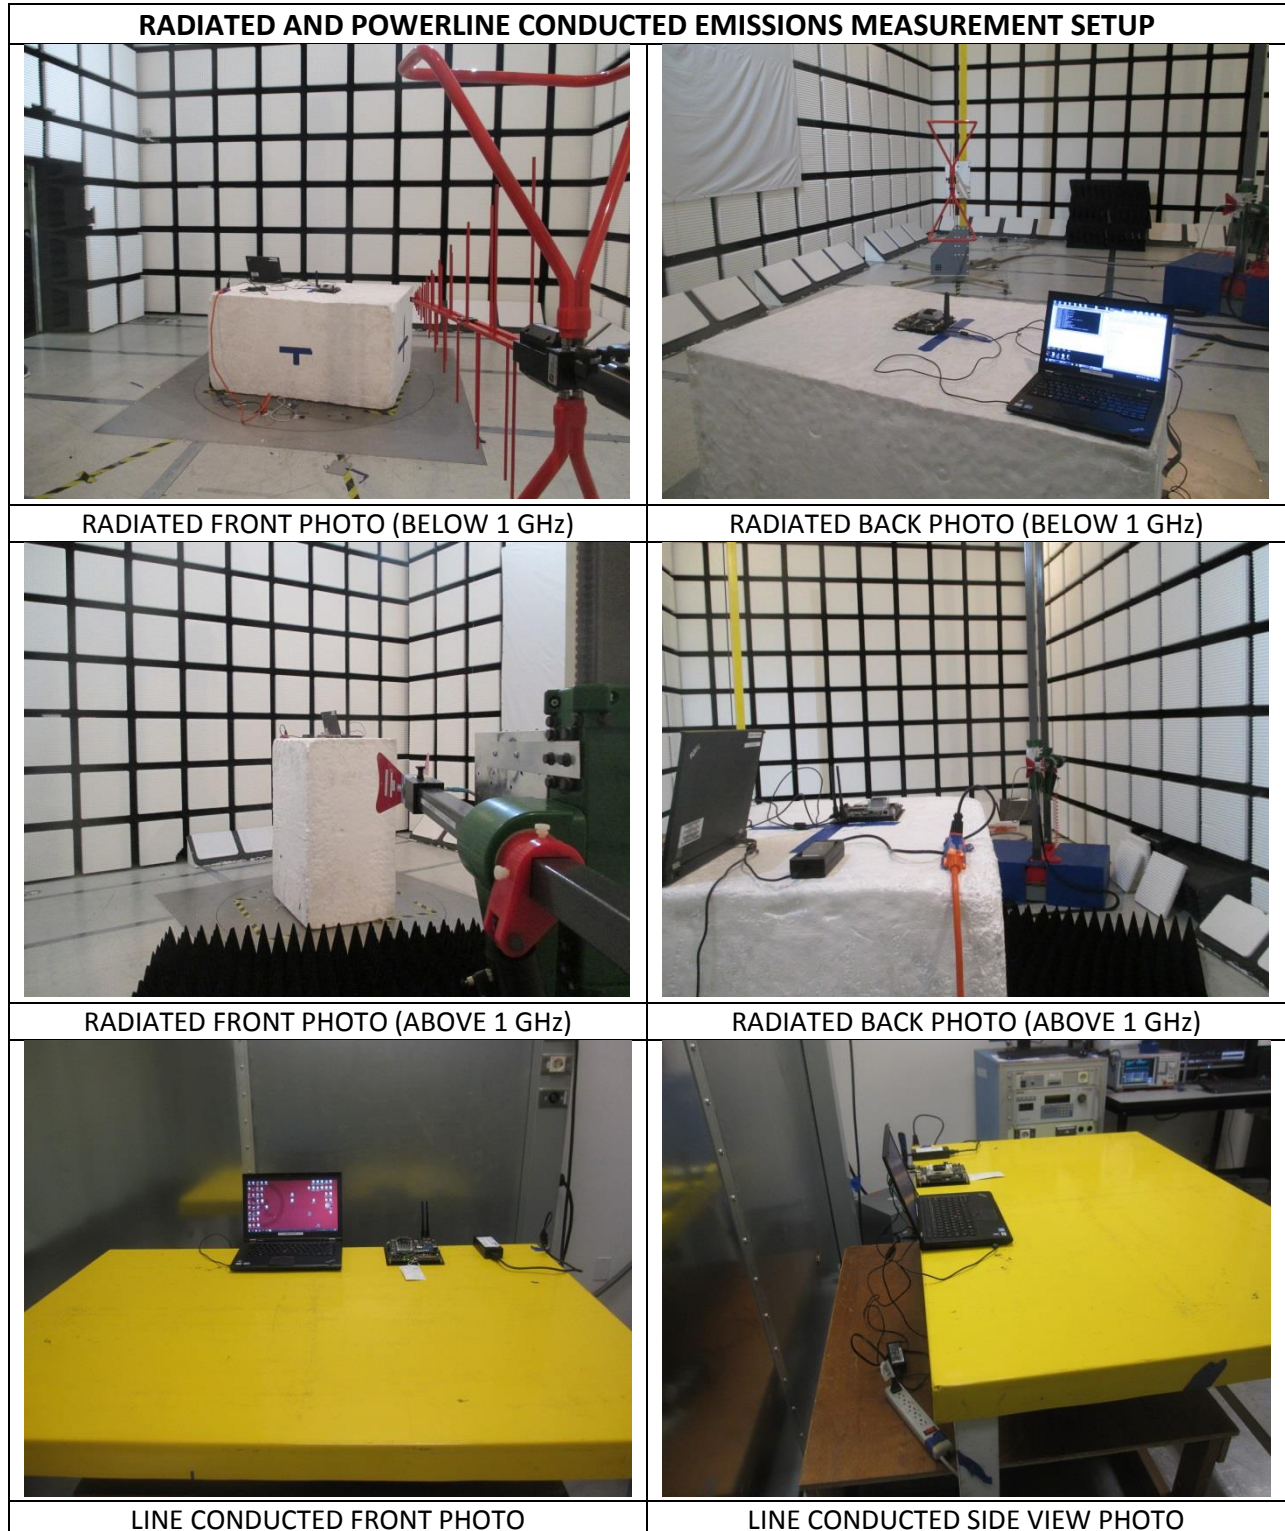

11. SETUP PHOTOS

**ANTENNA PORT CONDUCTED RF MEASUREMENT SETUP AND
RADIATED RF MEASUREMENT SETUP FOR PORTABLE CONFIGURATION**

ANTENNA PORT CONDUCTED PHOTO

0 Degrees PHOTO

45 Degrees PHOTO

90 Degrees PHOTO

12. EUT PHOTOS

Side View (continued)

PCB View

Top View

Bottom View

PCB View

Mechanical Drawing

END OF REPORT