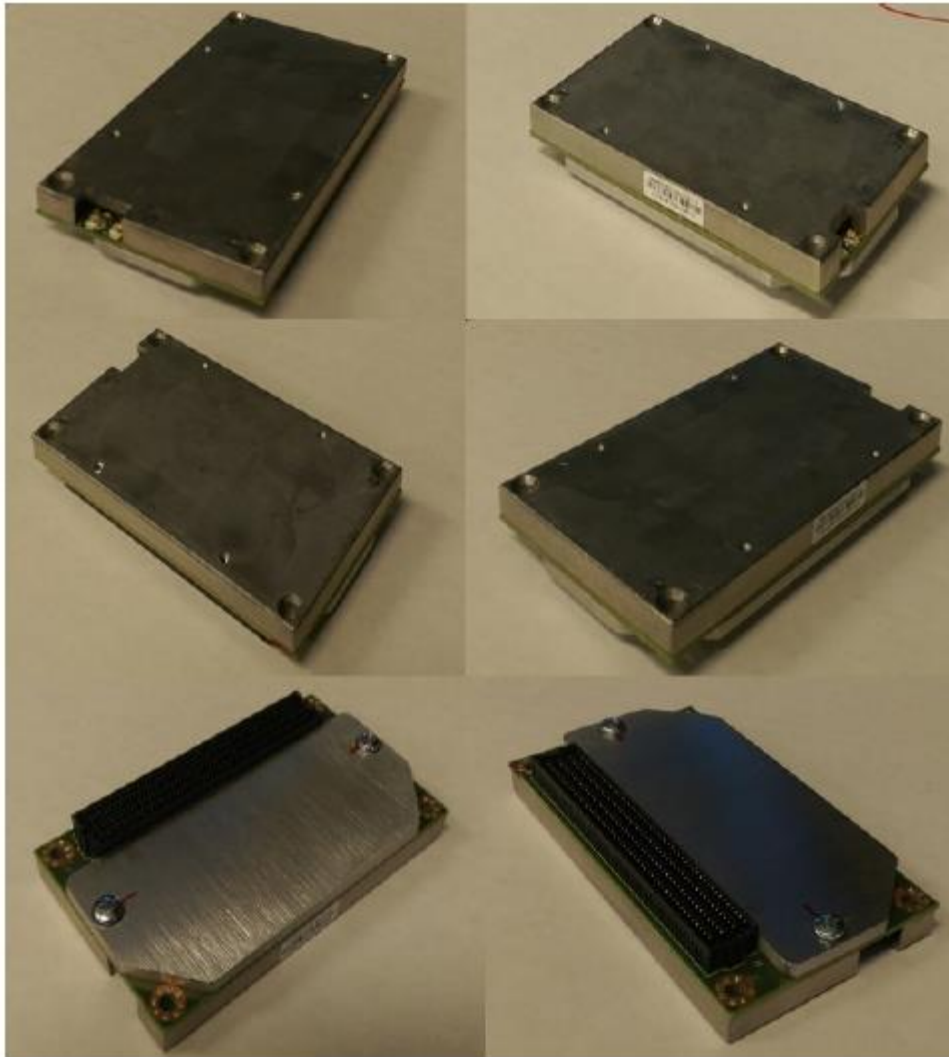

11. SETUP PHOTOS

**ANTENNA PORT CONDUCTED RF MEASUREMENT SETUP AND
RADIATED RF MEASUREMENT SETUP FOR PORTABLE CONFIGURATION**

ANTENNA PORT CONDUCTED PHOTO

0 Degrees PHOTO

45 Degrees PHOTO

90 Degrees PHOTO

12. EUT PHOTOS

Side View (continued)

PCB View

Top View

Bottom View

PCB View

Mechanical Drawing

END OF REPORT