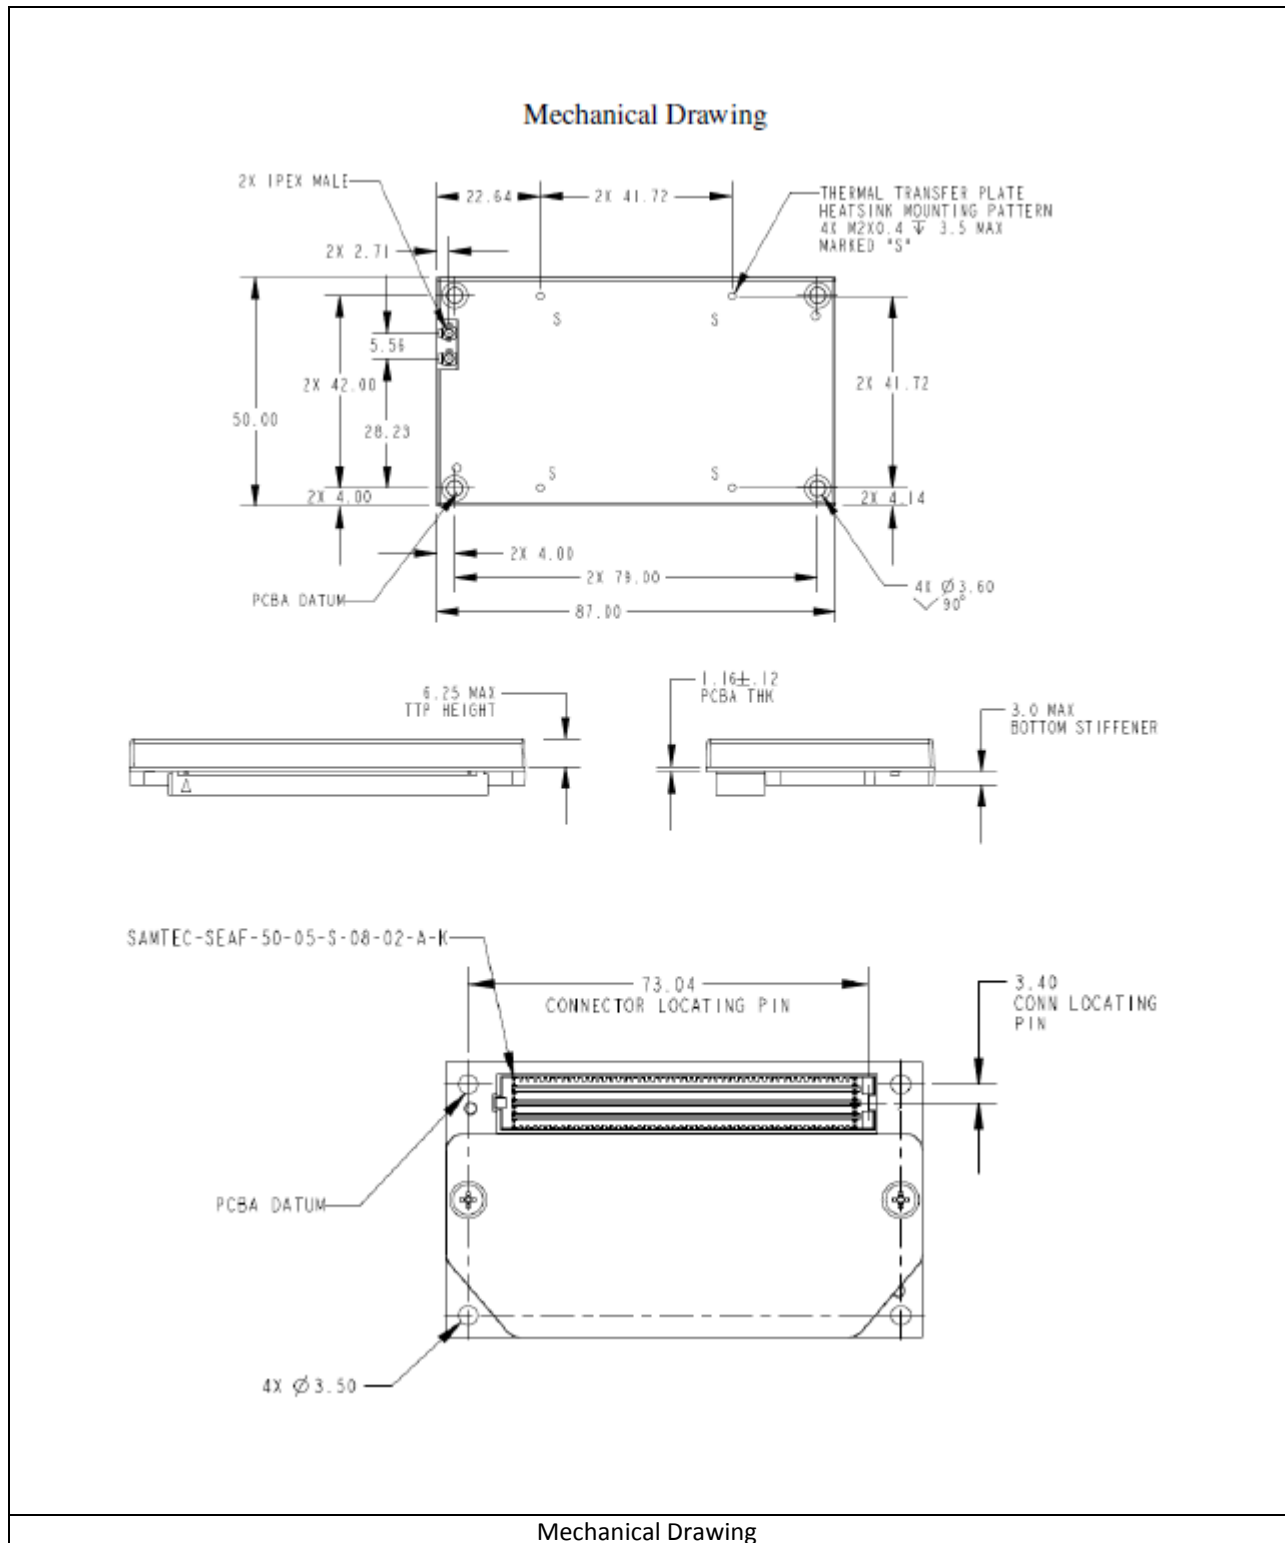

11. SETUP PHOTOS

**ANTENNA PORT CONDUCTED RF MEASUREMENT SETUP AND
RADIATED RF MEASUREMENT SETUP FOR PORTABLE CONFIGURATION**

ANTENNA PORT CONDUCTED PHOTO

0 Degrees PHOTO

45 Degrees PHOTO

90 Degrees PHOTO

12. EUT PHOTOS

Side View (continued)

PCB View

Top View

Bottom View

PCB View

Mechanical Drawing

END OF REPORT