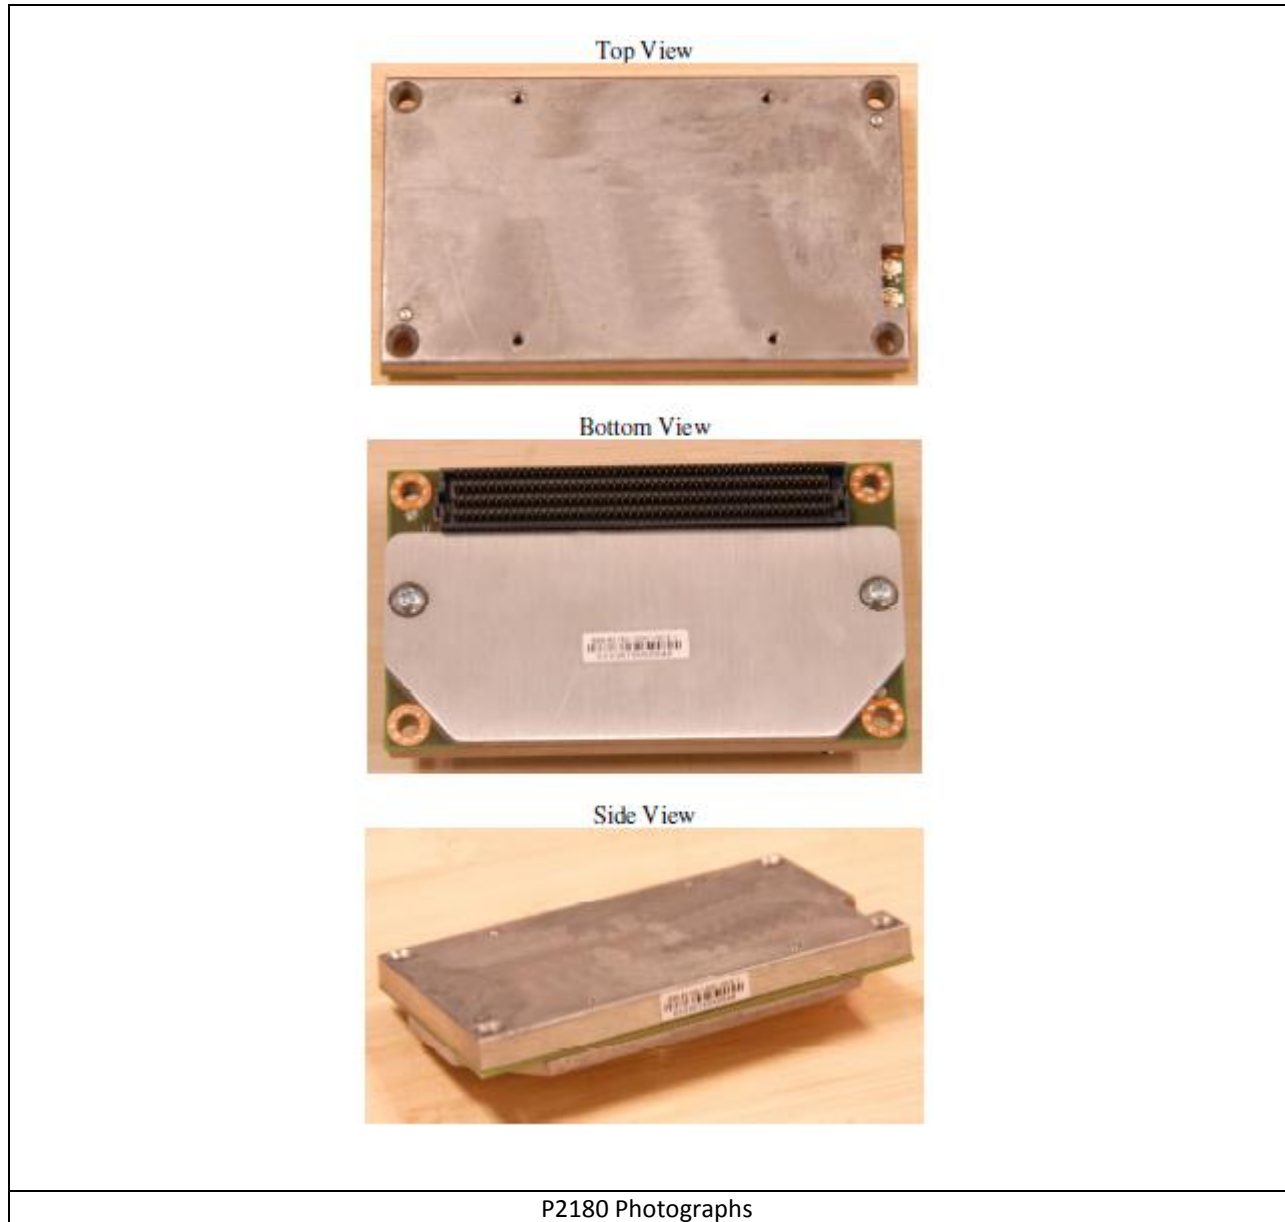

11. SETUP PHOTOS

**ANTENNA PORT CONDUCTED RF MEASUREMENT SETUP AND
RADIATED RF MEASUREMENT SETUP FOR PORTABLE CONFIGURATION**

ANTENNA PORT CONDUCTED PHOTO

0 Degrees PHOTO

45 Degrees PHOTO

90 Degrees PHOTO

12. EUT PHOTOS