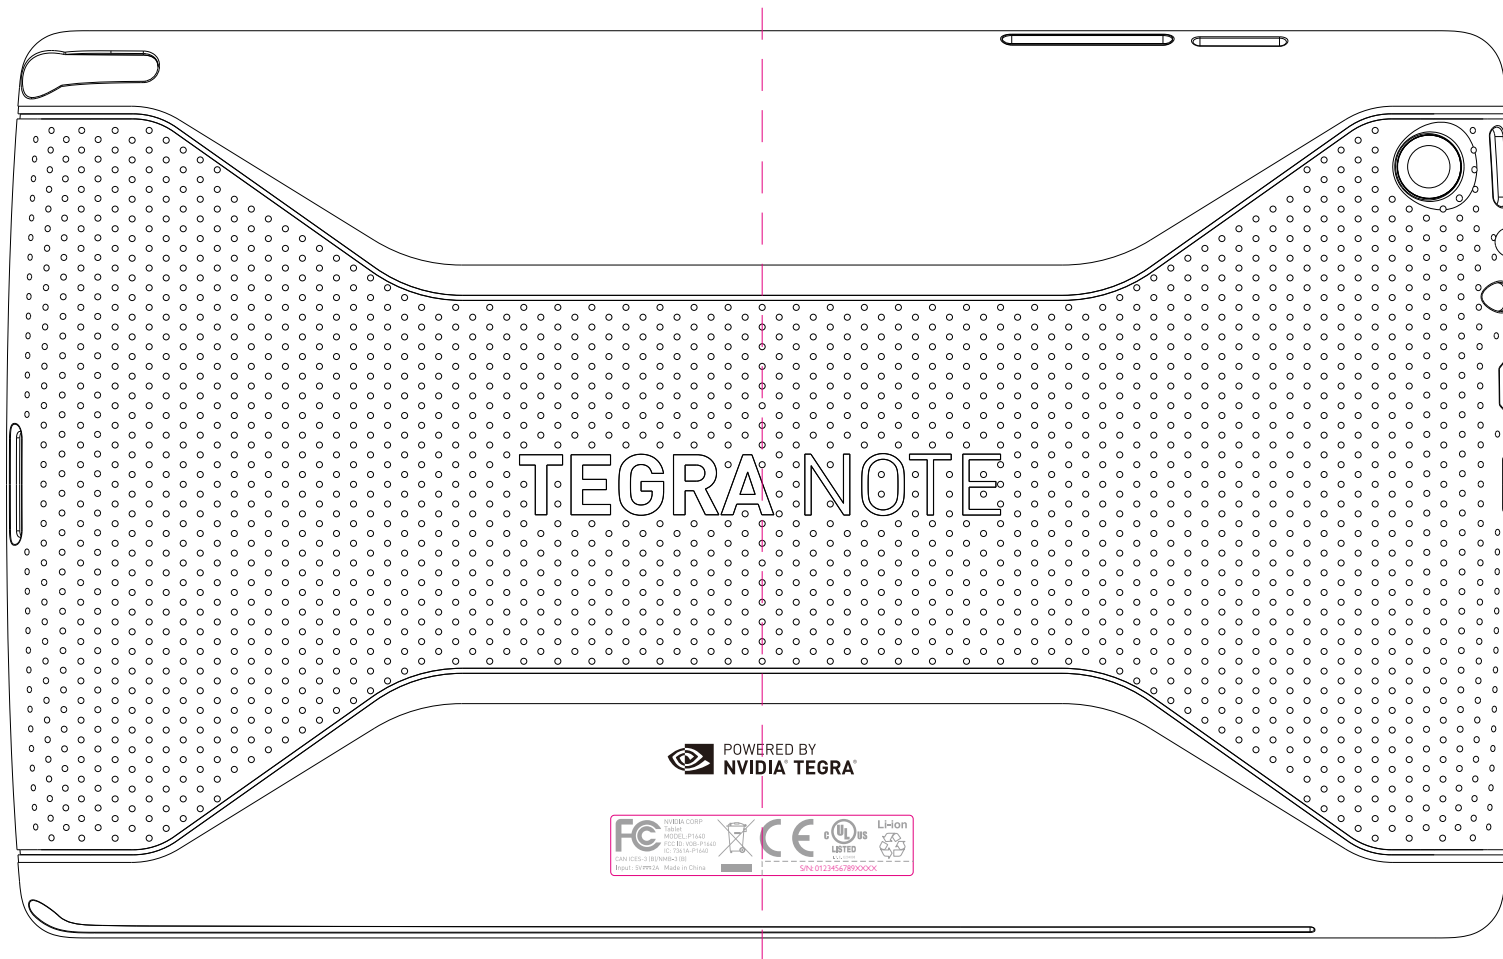

for US/Canada/EU

Proposed label dimension(non china):

40x8.0xR0.5mm

Label example: