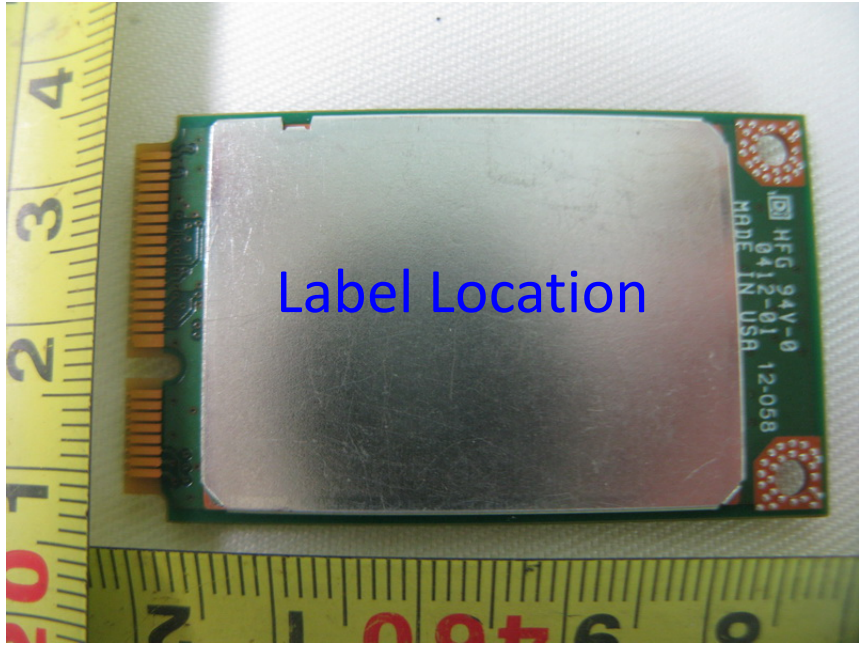

# 3D VISION PRO EMBEDDED HUB | P1453 | SURFACE PRINTING ARTWORK

Label Location