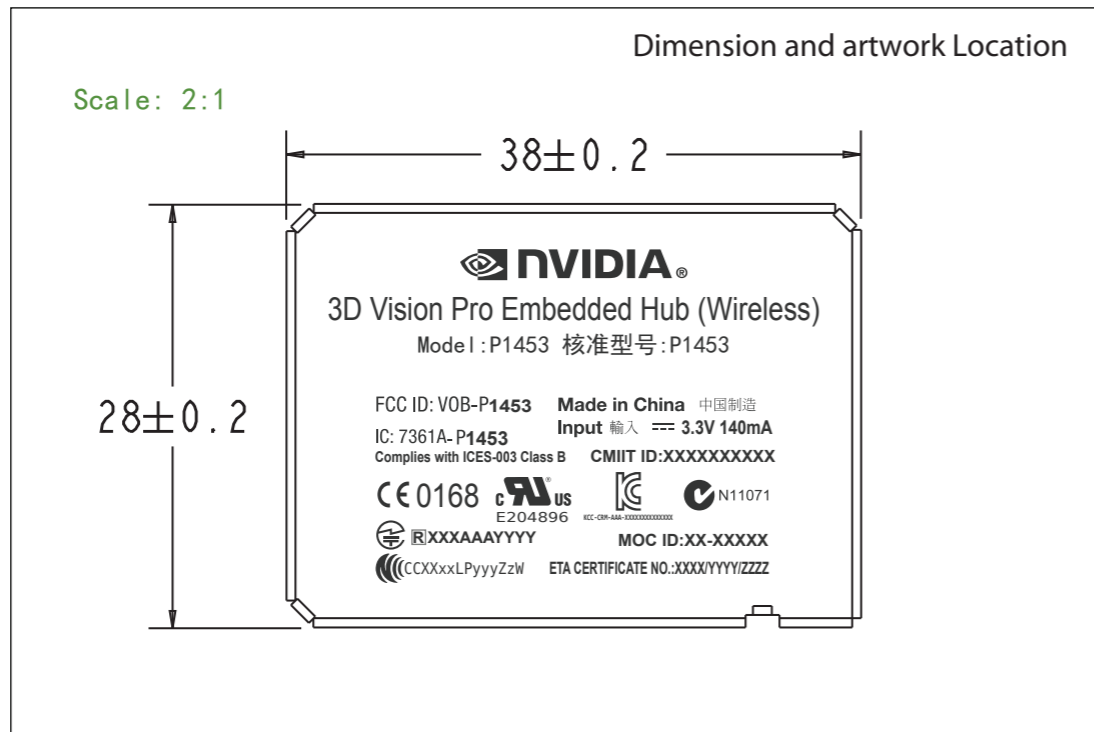

# 3D VISION PRO EMBEDDED HUB | P1453 | SURFACE PRINTING ARTWORK

Label Location