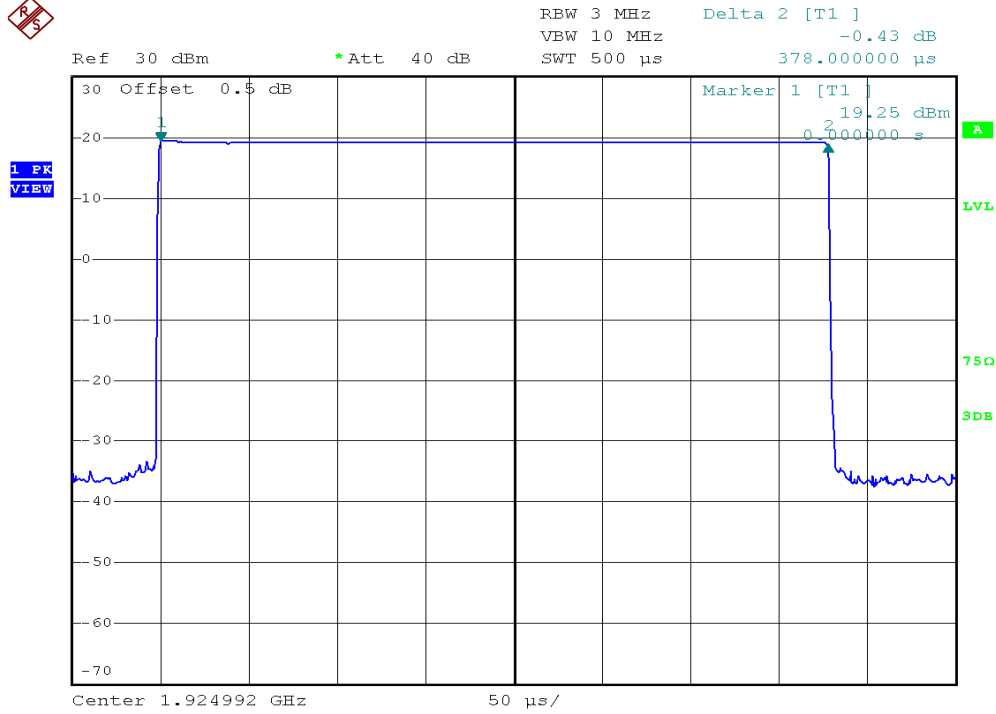

INTERTEK TESTING SERVICES

Transmitter ON Time Plots

Base unit, Traffic carrier

Base unit, Dummy carrier