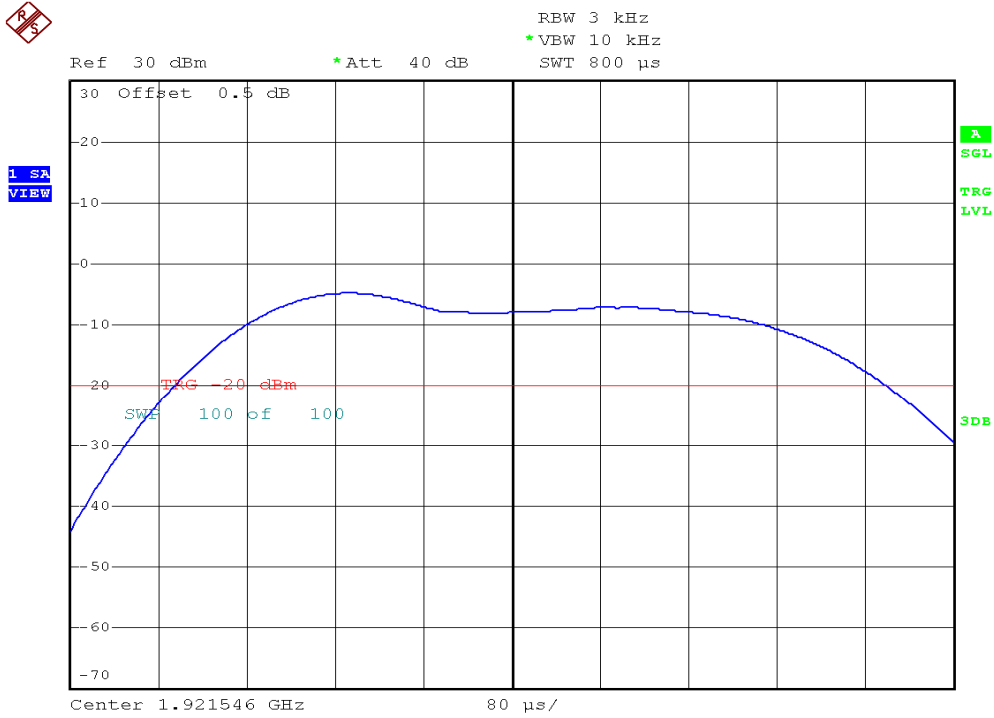

## Power Spectral Density Plots

### Base unit, Lowest channel, Traffic carrier