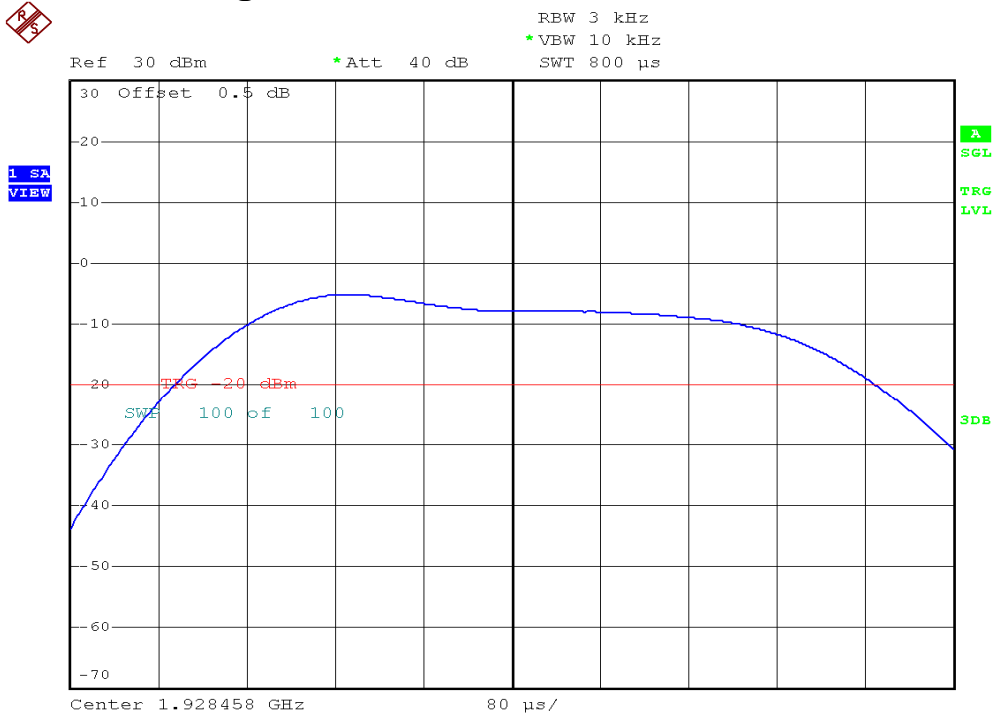

Base unit, Highest channel, Traffic carrier