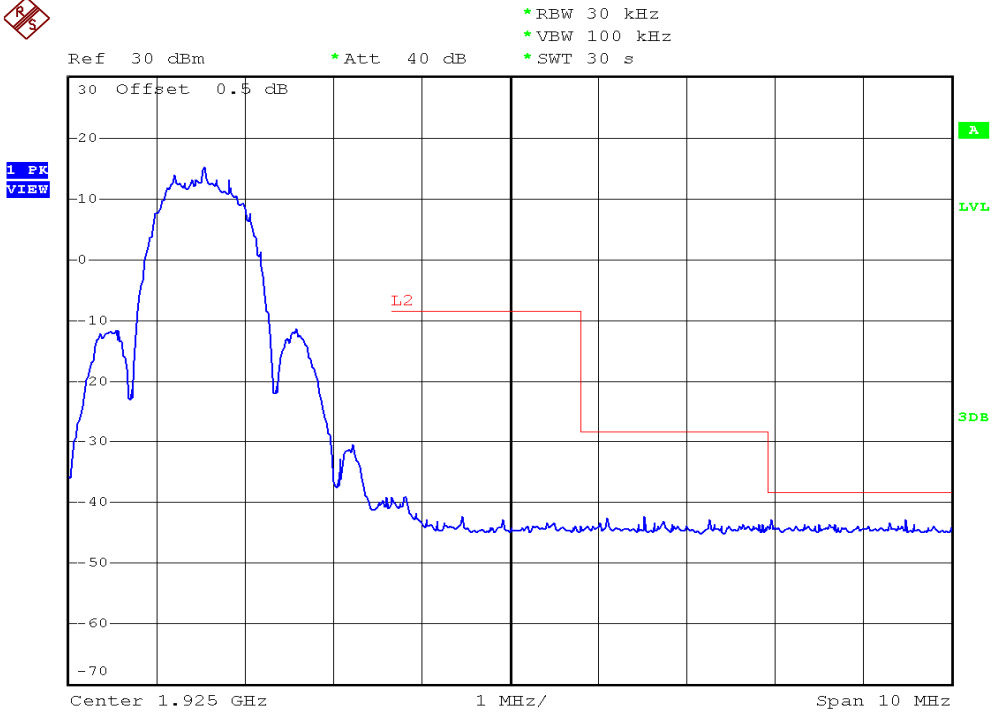

## Unwanted Emission Inside The Sub-Band Plots

### Base unit, Lowest channel, Traffic carrier