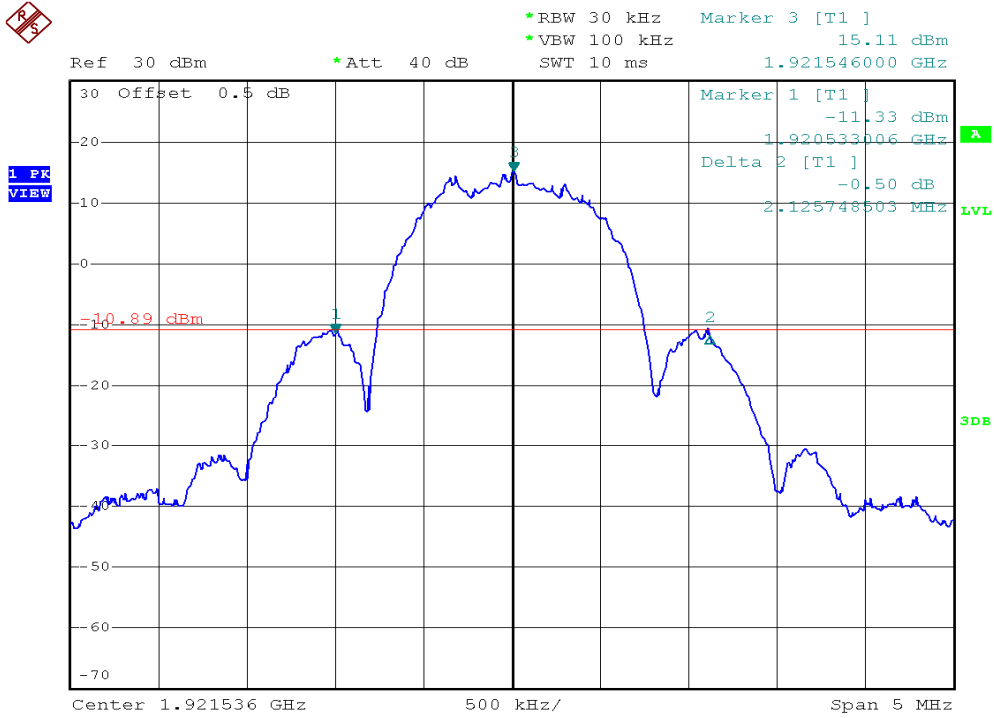

## 26dB Emission Bandwidth Plots

### Base unit, Lowest channel, Traffic carrier

### Base unit, Highest channel, Traffic carrier