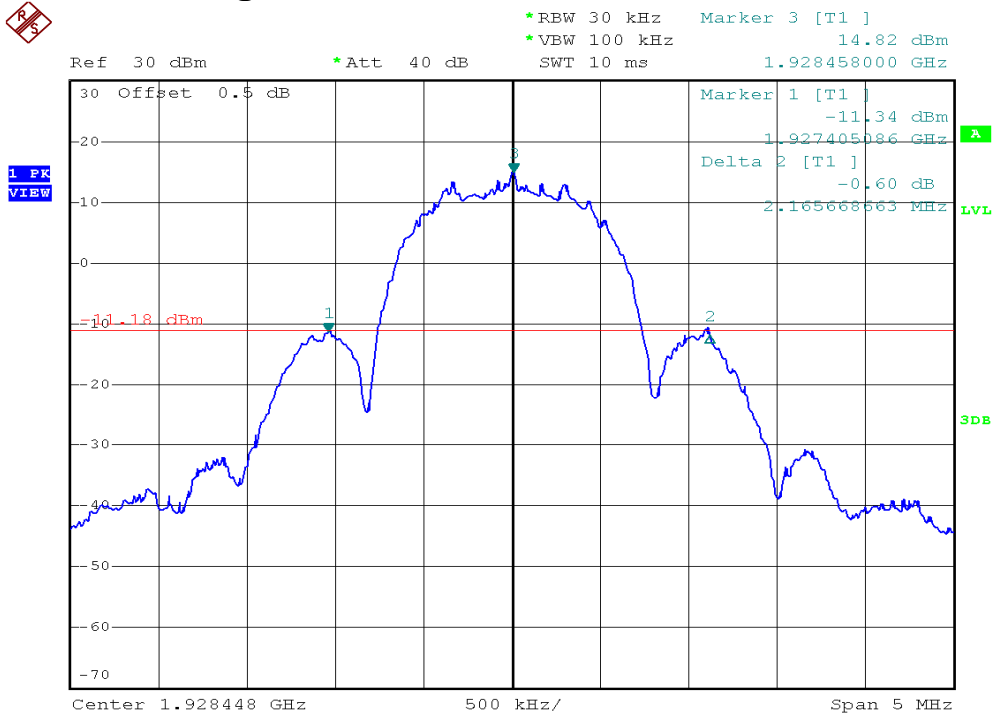

Base unit, Highest channel, Traffic carrier