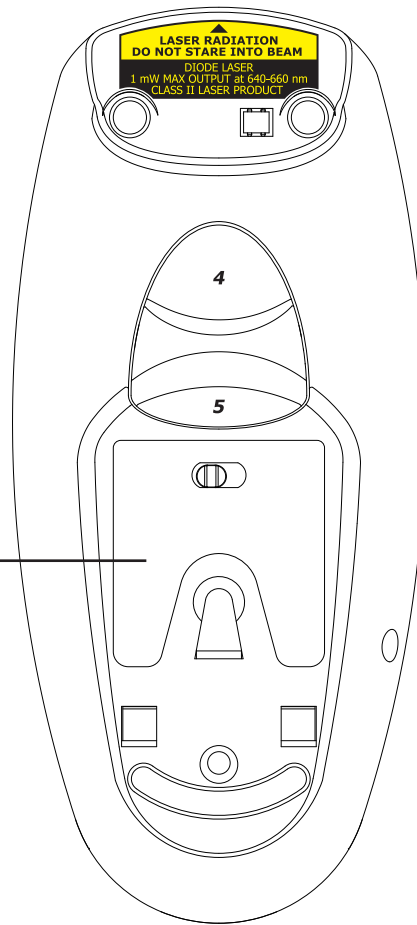

# 15550 Trust TK-4300P Wir Pres Mouse

Presenter mouse

Receiver

Cradle

Charging cable