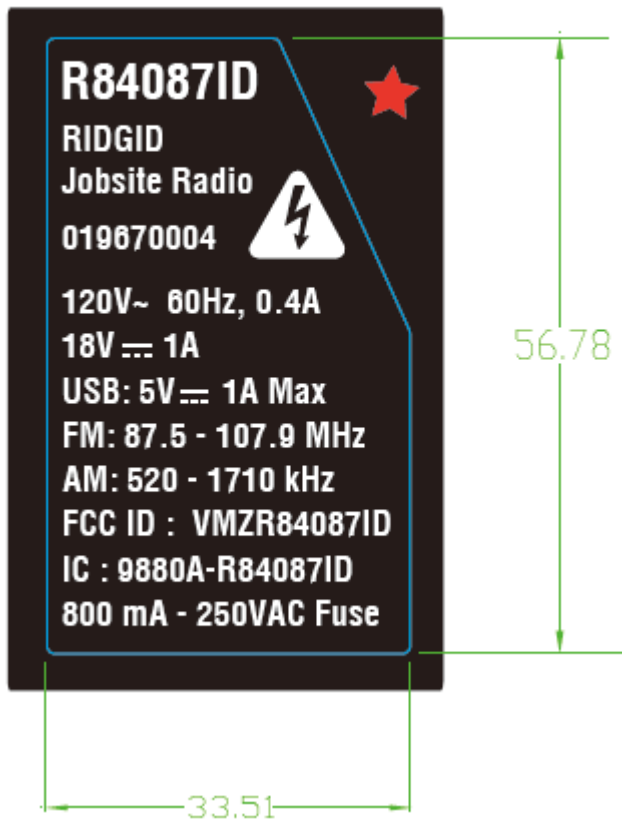

Label:

Rating label
P/N.:01967000403K

Location:

FC