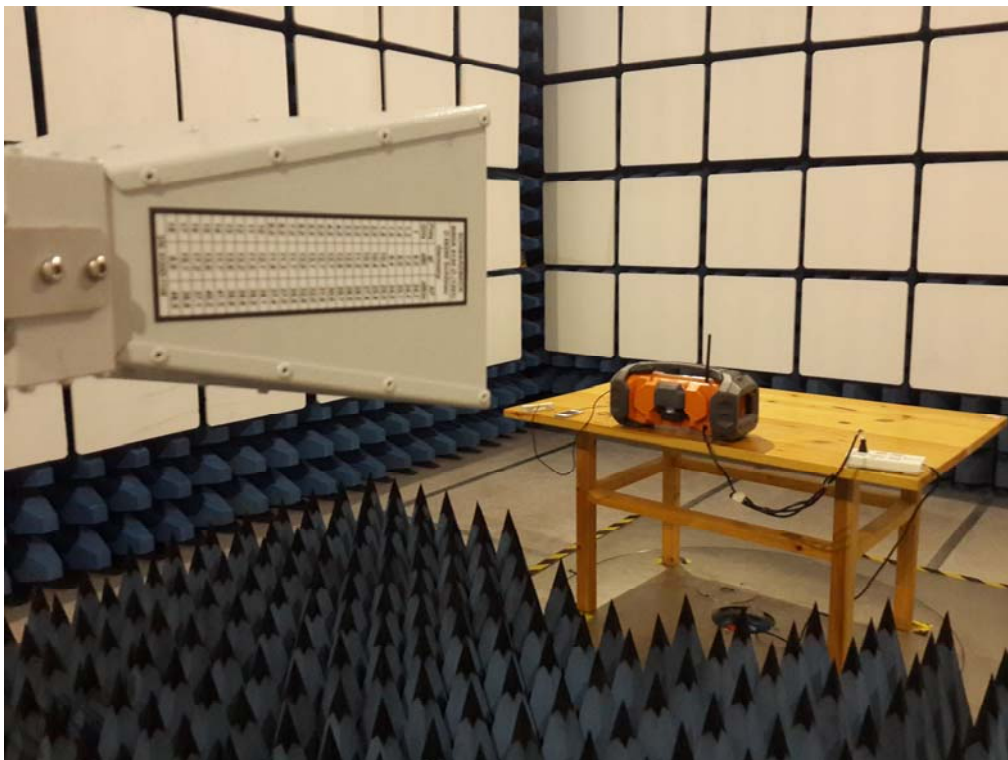

EMC TEST SETUP PHOTOS

B.1 Radiated Field Strength Measurement

30 MHz-1 GHz (Audio Test Mode)

Above 1 GHz (Audio Test Mode)

B.2 Conducted Emission

The Audio Test Mode