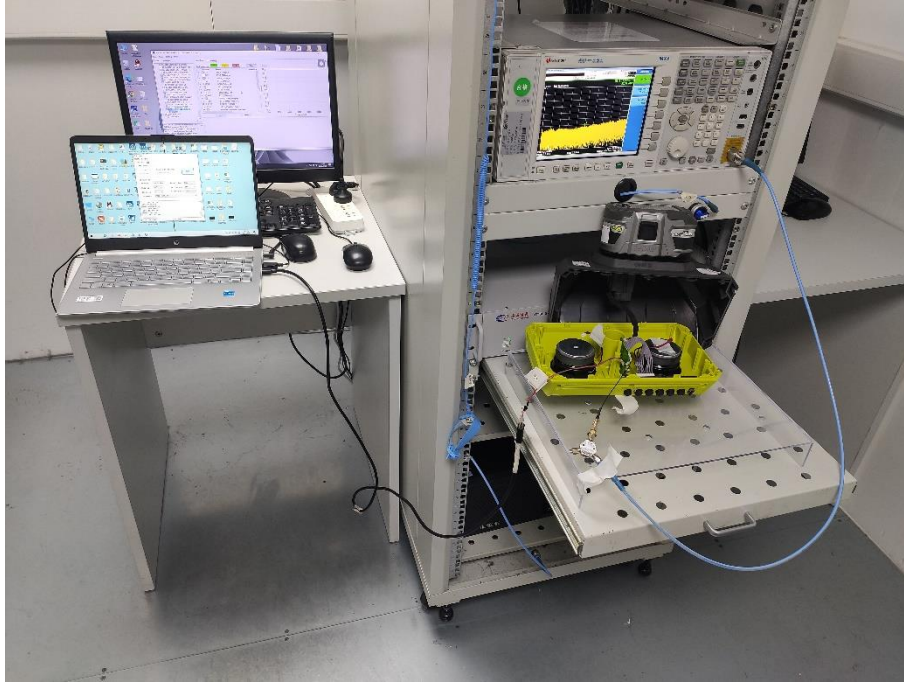

TEST SETUP PHOTOS

1 Radiated Test Photo

Below 30MHz

30MHz-1GHz

Close-up

Above 1GHz

Close-up

2 Conducted Test Photo

Conducted Test-BT

Conducted Test-BLE