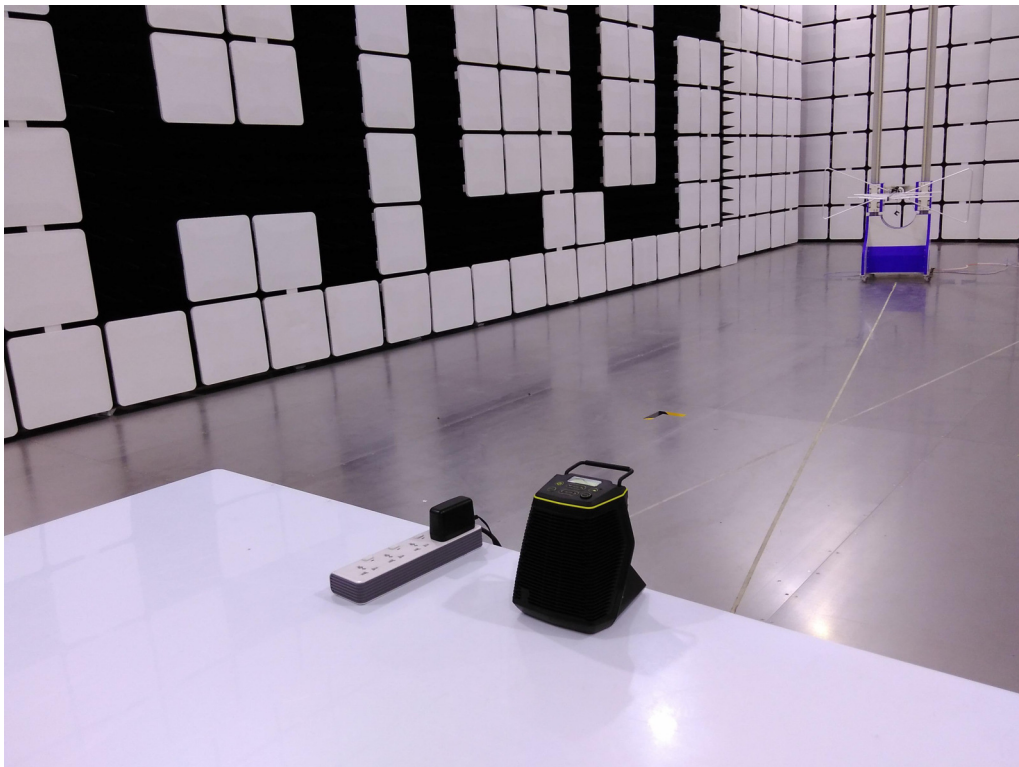

ANNEX B TEST SETUP PHOTOS

1 Radiated Test Photo

Below 30MHz

30 MHz-1 GHz

Close-up

Above 1GHz

Close-up

2 Conducted Test Photo

Conducted Test

Conducted Test- 2.4G ISM Band(GFSK modulation)

3 Conducted Emission

Conducted Emission Test (side)

Conducted Emission Test (front)