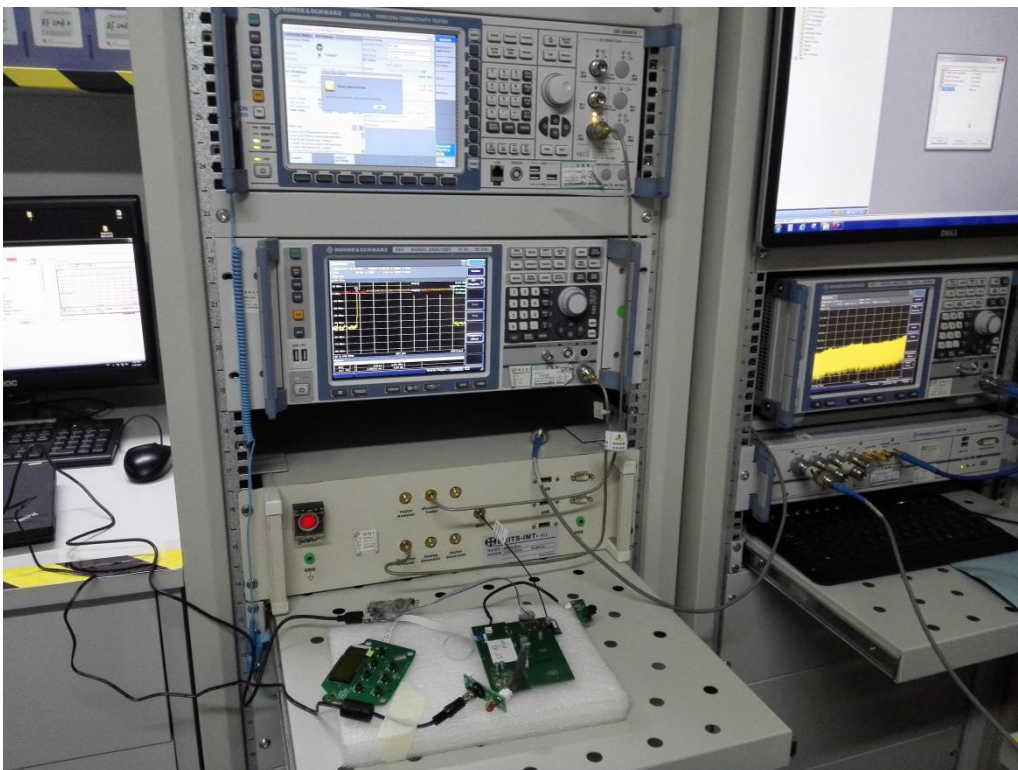

ANNEX B TEST SETUP PHOTOS

1 Radiated Test Photo

Below 30MHz

30 MHz-1 GHz

Close-up

Above 1GHz

Close-up

2 Conducted Test Photo

Conducted Test

Conducted Test- 2.4G ISM Band(GFSK modulation)

3 Conducted Emission

Conducted Emission Test (side)

Conducted Emission Test (front)