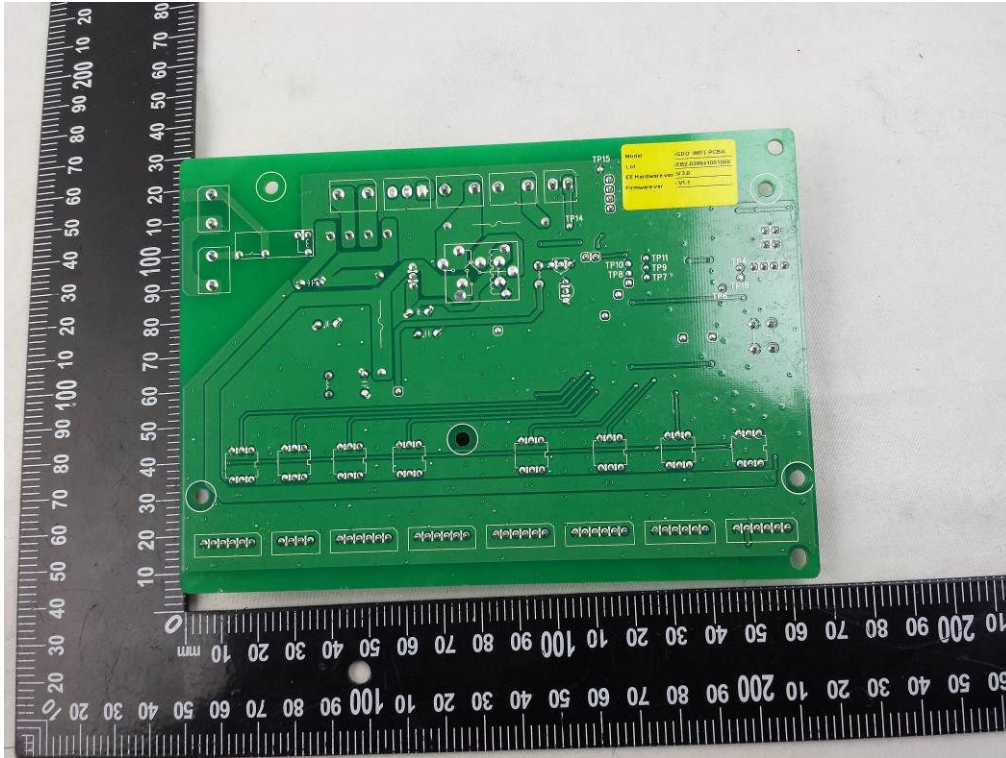

EXTERNAL EUT PHOTOS

THE UNCOVER EUT VIEW 1

THE UNCOVER EUT VIEW 2

Main Board

Main Board

WIFI MODE (Front)

WIFI MODE (Front)

WIFI MODE (Rear)

MIAN BOARD

MIAN BOARD

THE UNCOVER EUT VIEW 3

Main Board

Main Board

THE LED MODE

THE LED MODE

THE UNCOVER EUT VIEW 4

THE UNCOVER EUT VIEW 5

THE UNCOVER EUT VIEW 6

THE UNCOVER EUT VIEW 7

Board (Front)

Board (Rear)

Board (Front)

Board (Rear)

Battery