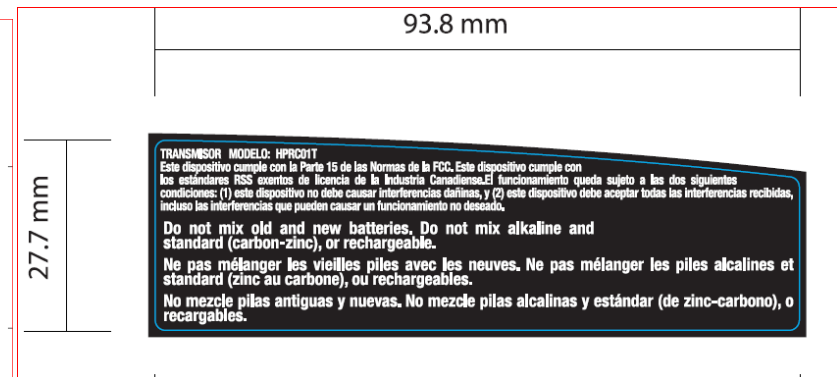

Labels for controller – provided by RTi on 22/28Apr

Logo_Controller_Label

Top_Controller_Label

FCC_EN_Label

FCC_FR_Label

FCC_SP_Battery_Statement_Label

Label Positions for controller Review

Top_Controller_Label

Logo_Controller_Label

Texture on left side

FCC_EN_Label

FCC_FR_Label

FCC_SP_Battery_Statement_Label

Some contents seems repeated with the texture, please update .

Details texture on the TX housing, you can review QB samples