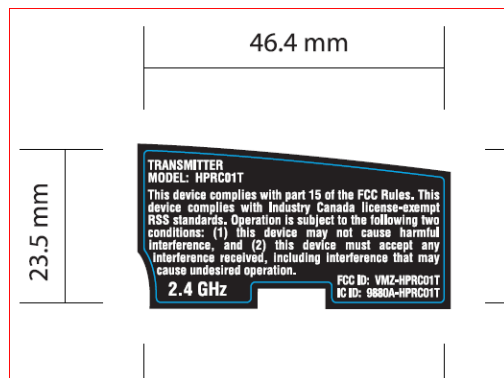

Labels for controller – provided by RTi on 22/28Apr

Logo_Controller_Label

Top_Controller_Label

FCC_EN_Label

FCC_FR_Label

FCC_SP_Battery_Statement_Label

Label Positions for controller Review

Top_Controller_Label

Logo_Controller_Label

Texture on left side

FCC_EN_Label

FCC_FR_Label

FCC_SP_Battery_Statement_Label

Some contents seems repeated with the texture, please update .

Details texture on the TX housing, you can review QB samples