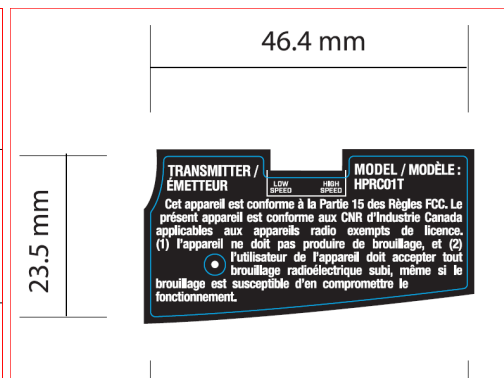

Labels for controller – provided by RTi on 22/28Apr

Logo_Controller_Label

Top_Controller_Label

FCC_EN_Label

FCC_FR_Label

FCC_SP_Battery_Statement_Label

Label Positions for controller Review

Top_Controller_Label

Logo_Controller_Label

Texture on left side

FCC_EN_Label

FCC_FR_Label

FCC_SP_Battery_Statement_Label

Some contents seems repeated with the texture, please update .

Details texture on the TX housing, you can review QB samples