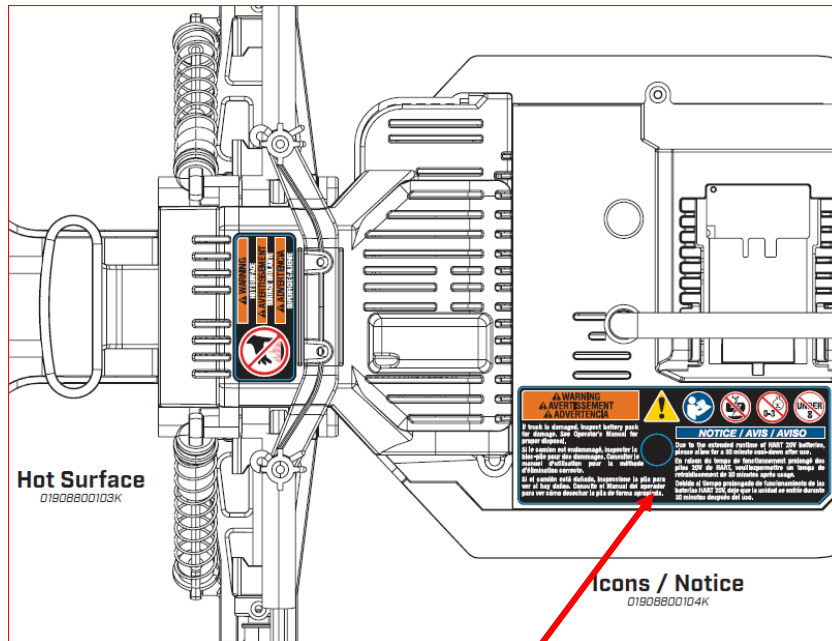

### Labels for truck – provided by RTi on 28Apr

Hot Surface Label

Warning Icon Notice Label

Truck FCC FR SP Label

Data Label

### Label Positions for truck review,

#### Warning\_Icon\_Notice\_Label

Seems not remove the screw post yet, please base on the newest 3d to update it. →consider to adjust its location, just as near the LED or other side.