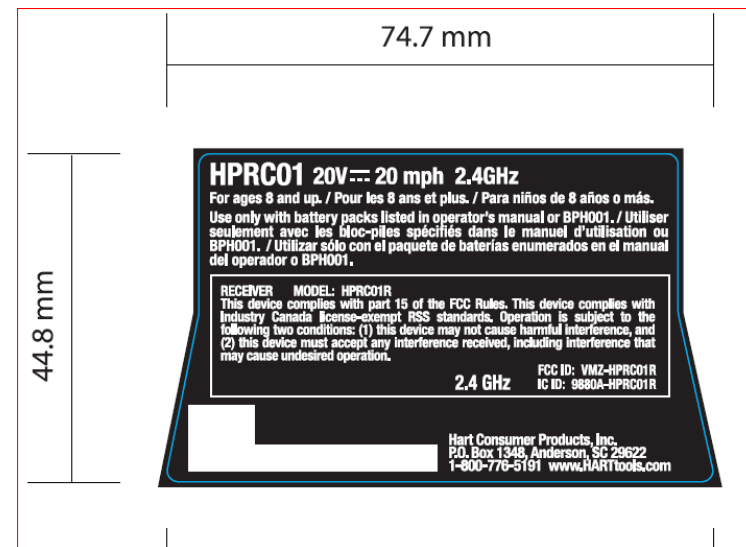

### Labels for truck – provided by RTi on 28Apr

Hot Surface Label

Warning Icon Notice Label

Truck FCC FR SP Label

Data Label

### Label Positions for truck review,