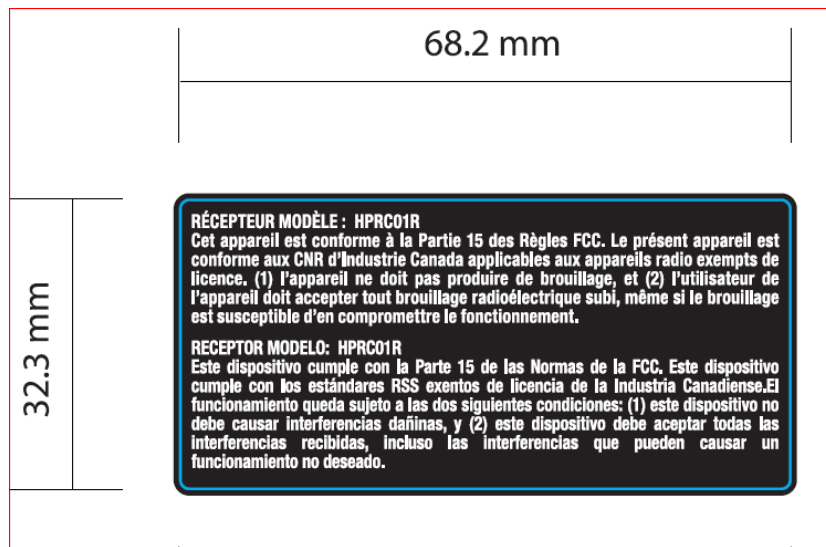

### Labels for truck – provided by RTi on 28Apr

Hot Surface Label

Warning Icon Notice Label

Truck FCC FR SP Label

Data Label

### Label Positions for truck review,

#### Warning\_Icon\_Notice\_Label

Seems not remove the screw post yet, please base on the newest 3d to update it. →consider to adjust its location, just as near the LED or other side.