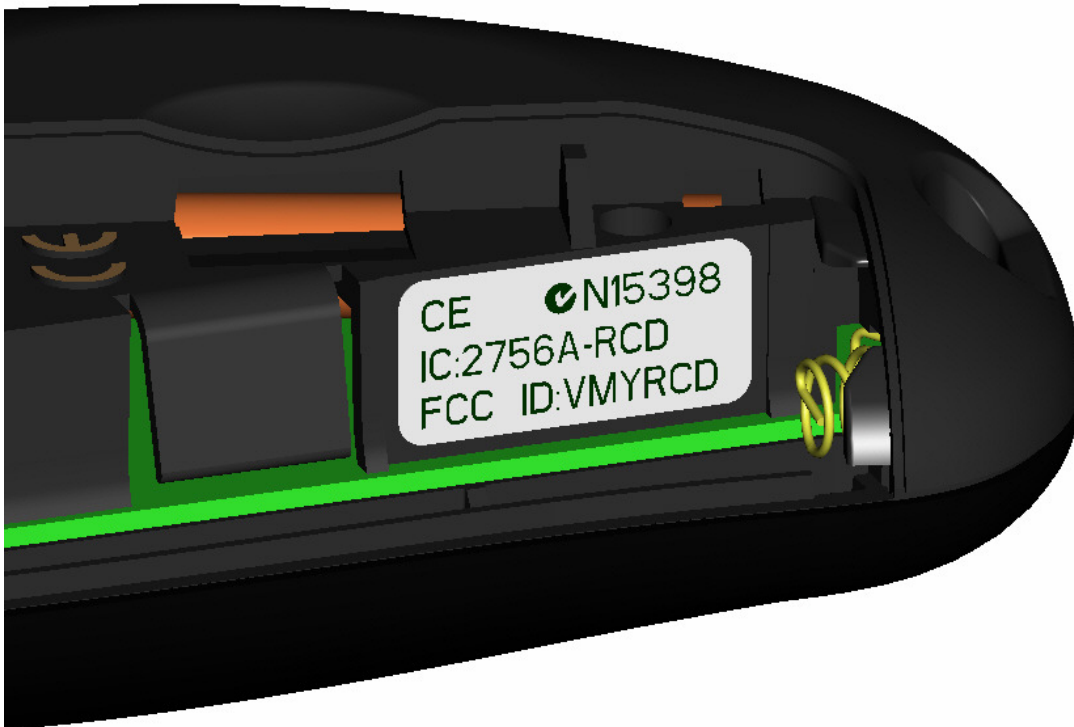

Label Location Smart Control Transmitter

The label is placed within the battery compartment of the device