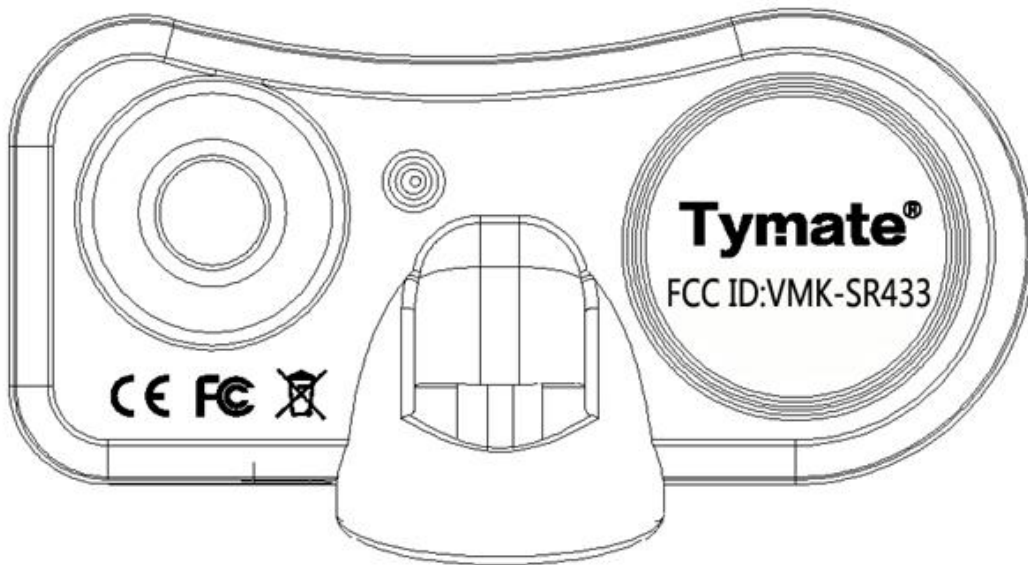

LABEL AND LOCATION

(Size: L2.0m x 1.5cm)

Material: Tagboard  
Glue: adhesive sticker  
Font color: White  
Label color: Black