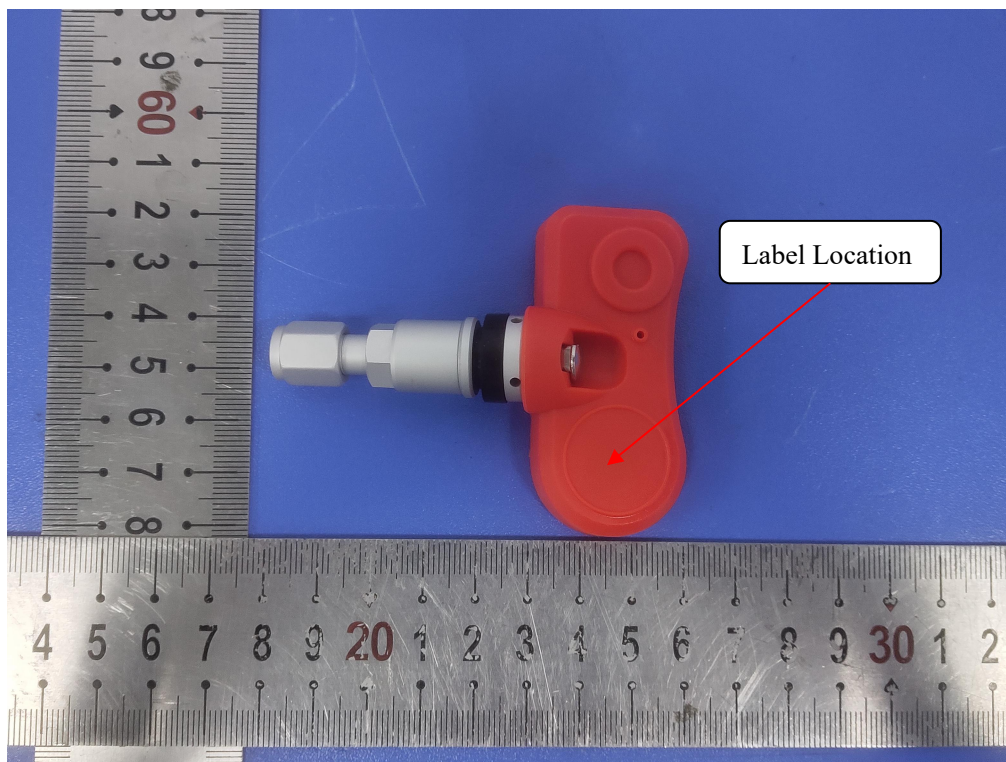

LABEL AND LOCATION

(Size: L2.0m x 1.5cm)

Material: Tagboard  
Glue: adhesive sticker  
Font color: White  
Label color: Black