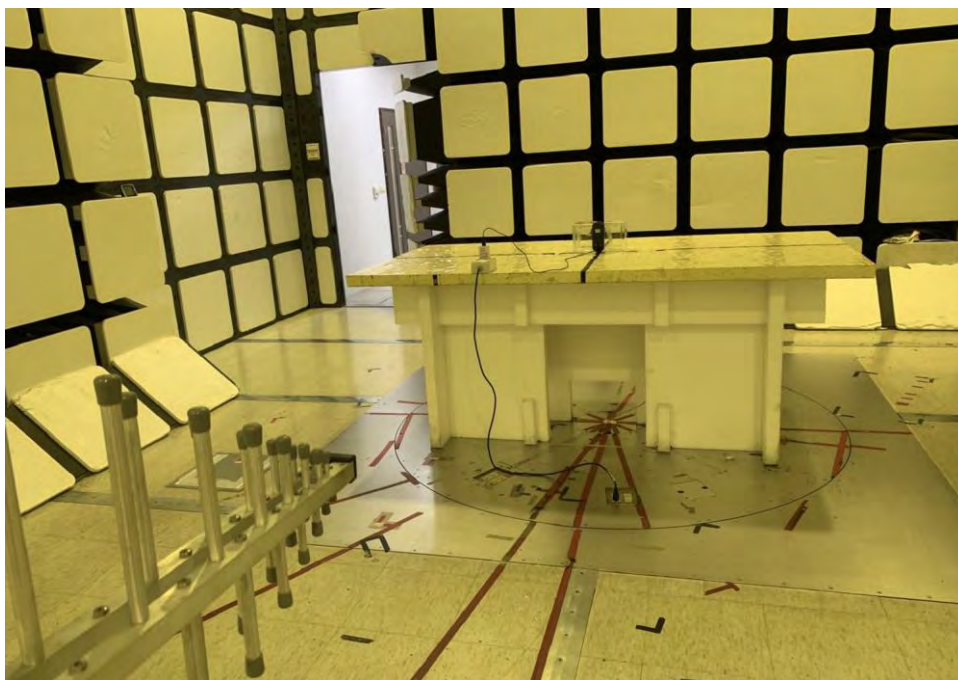

## Test Setup Photographs

Conducted Emissions Test Configuration:  
for AC 12 V

Front View

Rear View

for AC 120 V

Front View

Rear View

**Radiated Emissions Test Configuration:**

**Below 1 GHz \_ Front View**

**Below 1 GHz \_ Rear View**

Above 1 GHz \_ Front View

Above 1 GHz \_ Rear View