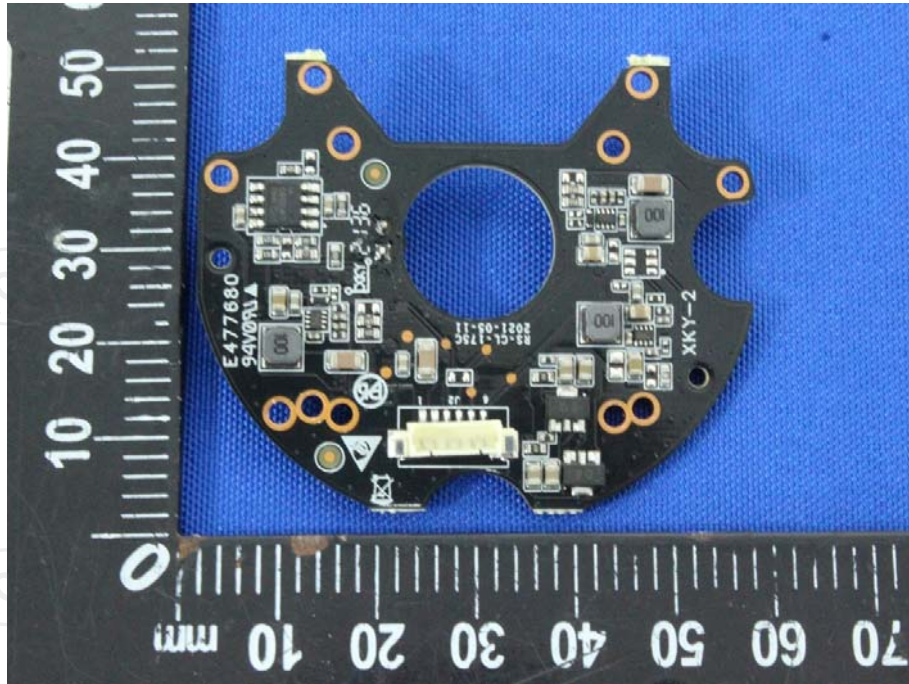

Appendix B: Photographs of Test Setup

Product: Wi-Fi NVR Security Camera

Model: NVW-800CAMT

Radiated Emission

Conducted Emission

Appendix C: Photographs of EUT
Product: Wi-Fi NVR Security Camera
Model: NVW-800CAMT
External Photos

Product: Wi-Fi NVR Security Camera
Model: NVW-800CAMT
Internal Photos

*****END OF REPORT*****