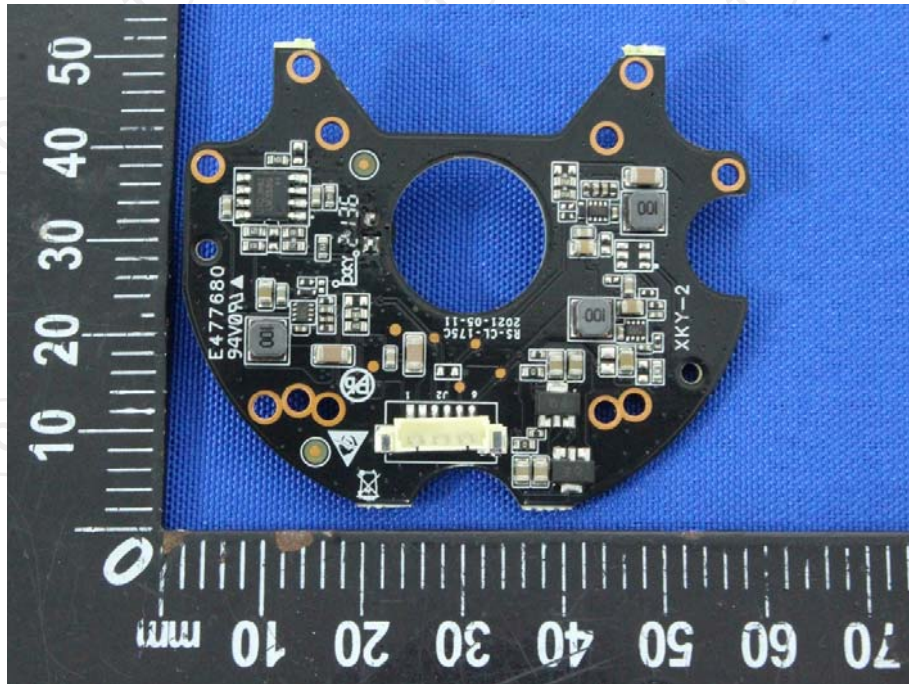

Appendix B: Photographs of Test Setup

Product: Wi-Fi NVR Security Camera

Model: NVW-800CAMT

Radiated Emission

Conducted Emission

Appendix C: Photographs of EUT
Product: Wi-Fi NVR Security Camera
Model: NVW-800CAMT
External Photos

Product: Wi-Fi NVR Security Camera
Model: NVW-800CAMT
Internal Photos

*****END OF REPORT*****