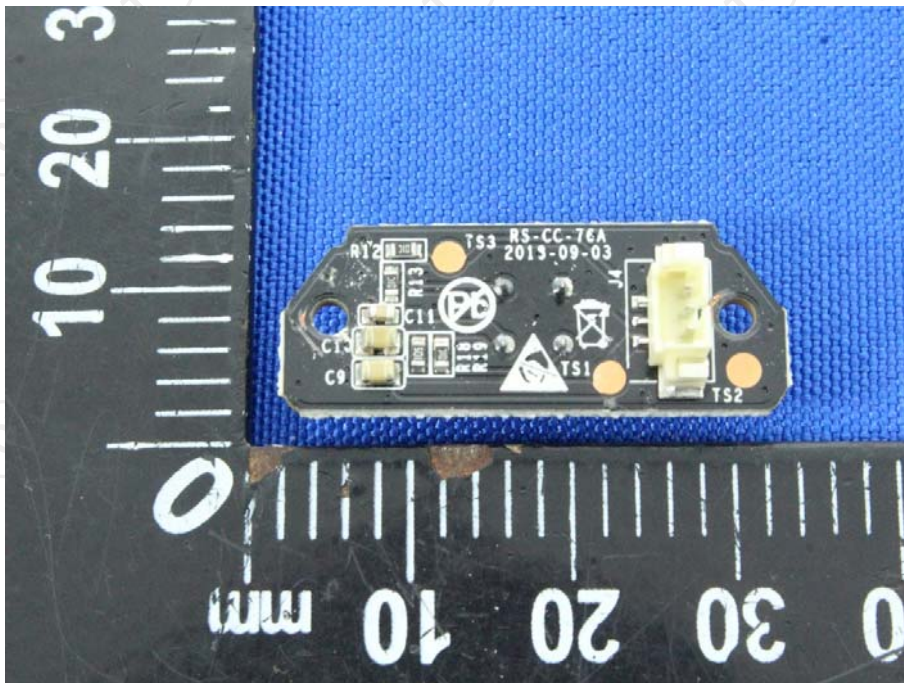

Appendix B: Photographs of Test Setup

Product: Wi-Fi NVR Security Camera

Model: NVW-800CAMT

Radiated Emission

Conducted Emission

Appendix C: Photographs of EUT
Product: Wi-Fi NVR Security Camera
Model: NVW-800CAMT
External Photos

Product: Wi-Fi NVR Security Camera
Model: NVW-800CAMT
Internal Photos

*****END OF REPORT*****