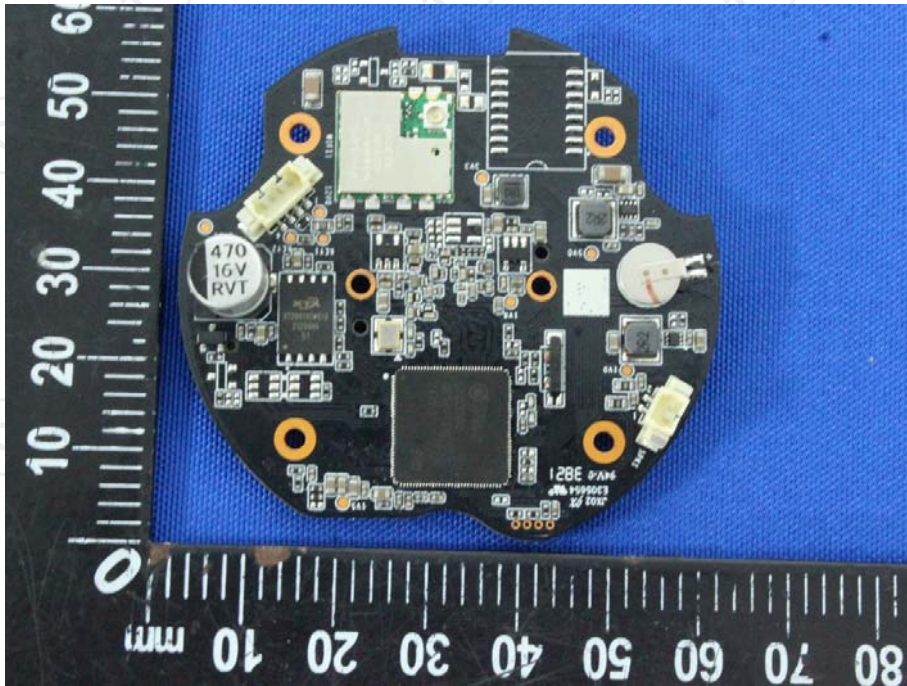

Appendix B: Photographs of Test Setup

Product: Wi-Fi NVR Security Camera

Model: NVW-800CAMT

Radiated Emission

Conducted Emission

Appendix C: Photographs of EUT
Product: Wi-Fi NVR Security Camera
Model: NVW-800CAMT
External Photos

Product: Wi-Fi NVR Security Camera
Model: NVW-800CAMT
Internal Photos

*****END OF REPORT*****