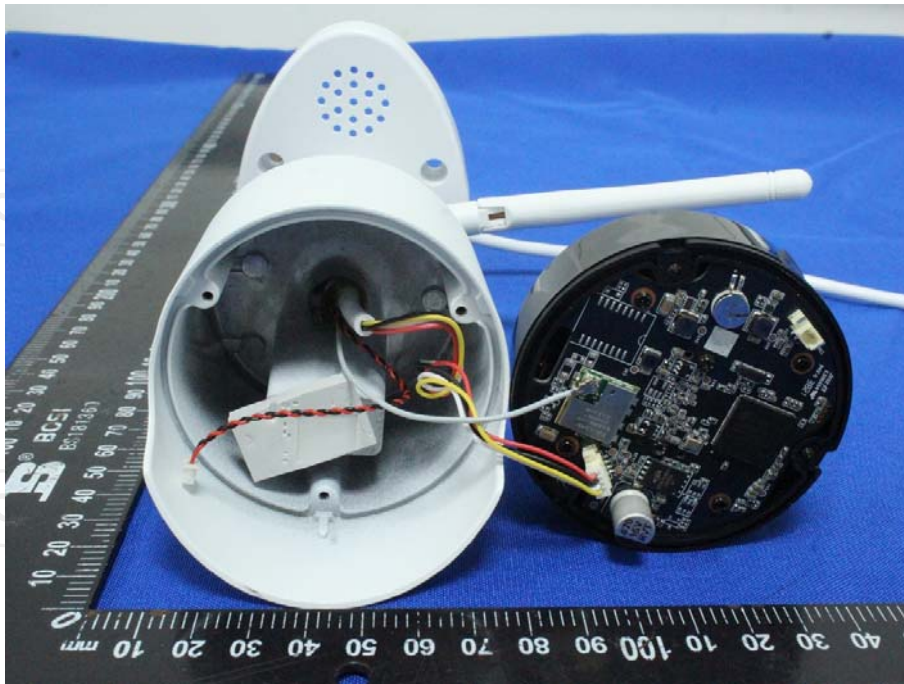

Appendix B: Photographs of Test Setup

Product: Wi-Fi NVR Security Camera

Model: NVW-800CAMT

Radiated Emission

Conducted Emission

Appendix C: Photographs of EUT
Product: Wi-Fi NVR Security Camera
Model: NVW-800CAMT
External Photos

Product: Wi-Fi NVR Security Camera
Model: NVW-800CAMT
Internal Photos

*****END OF REPORT*****