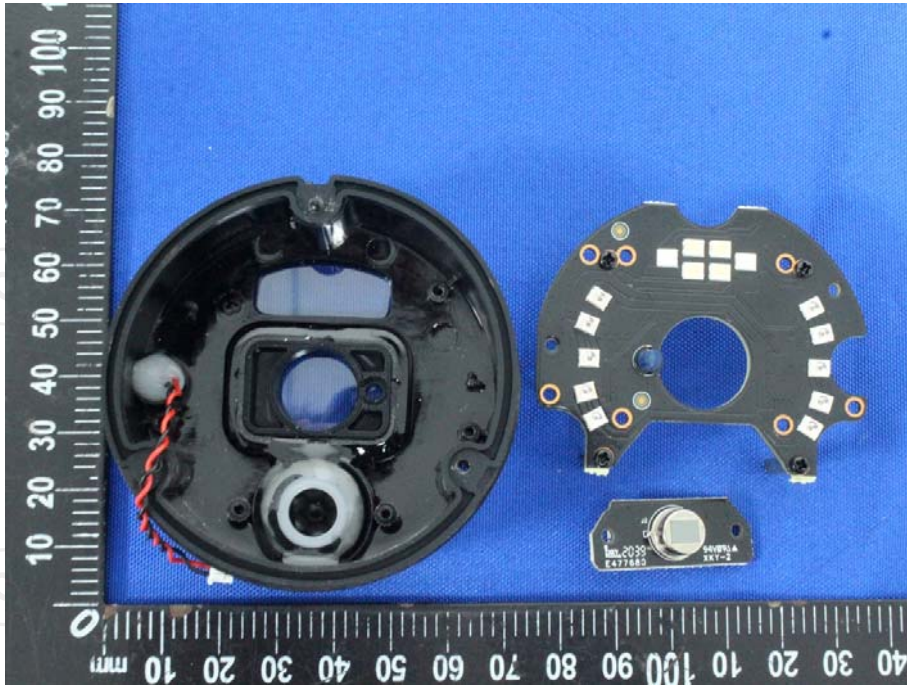

Appendix B: Photographs of Test Setup

Product: Wi-Fi NVR Security Camera

Model: NVW-800CAMT

Radiated Emission

Conducted Emission

Appendix C: Photographs of EUT
Product: Wi-Fi NVR Security Camera
Model: NVW-800CAMT
External Photos

Product: Wi-Fi NVR Security Camera
Model: NVW-800CAMT
Internal Photos

*****END OF REPORT*****