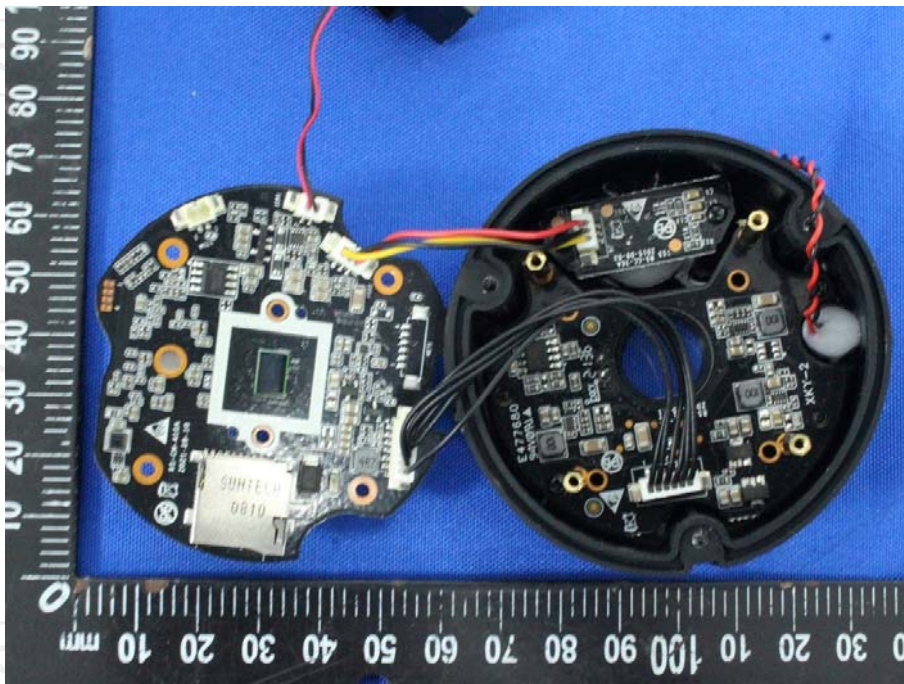

Appendix B: Photographs of Test Setup

Product: Wi-Fi NVR Security Camera

Model: NVW-800CAMT

Radiated Emission

Conducted Emission

Appendix C: Photographs of EUT
Product: Wi-Fi NVR Security Camera
Model: NVW-800CAMT
External Photos

Product: Wi-Fi NVR Security Camera
Model: NVW-800CAMT
Internal Photos

*****END OF REPORT*****