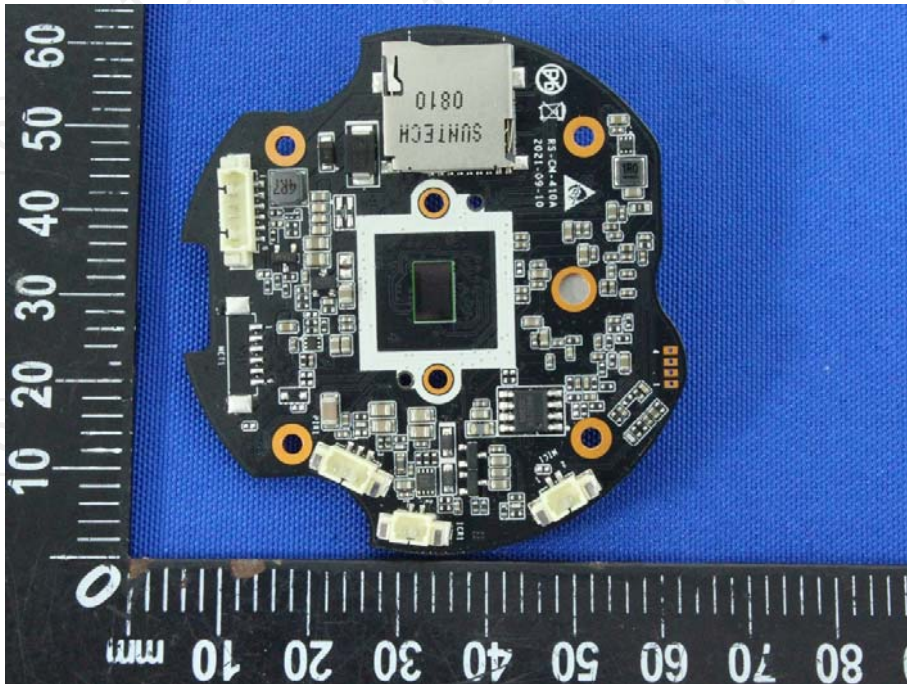

Appendix B: Photographs of Test Setup

Product: Wi-Fi NVR Security Camera

Model: NVW-800CAMT

Radiated Emission

Conducted Emission

Appendix C: Photographs of EUT
Product: Wi-Fi NVR Security Camera
Model: NVW-800CAMT
External Photos

Product: Wi-Fi NVR Security Camera
Model: NVW-800CAMT
Internal Photos

*****END OF REPORT*****