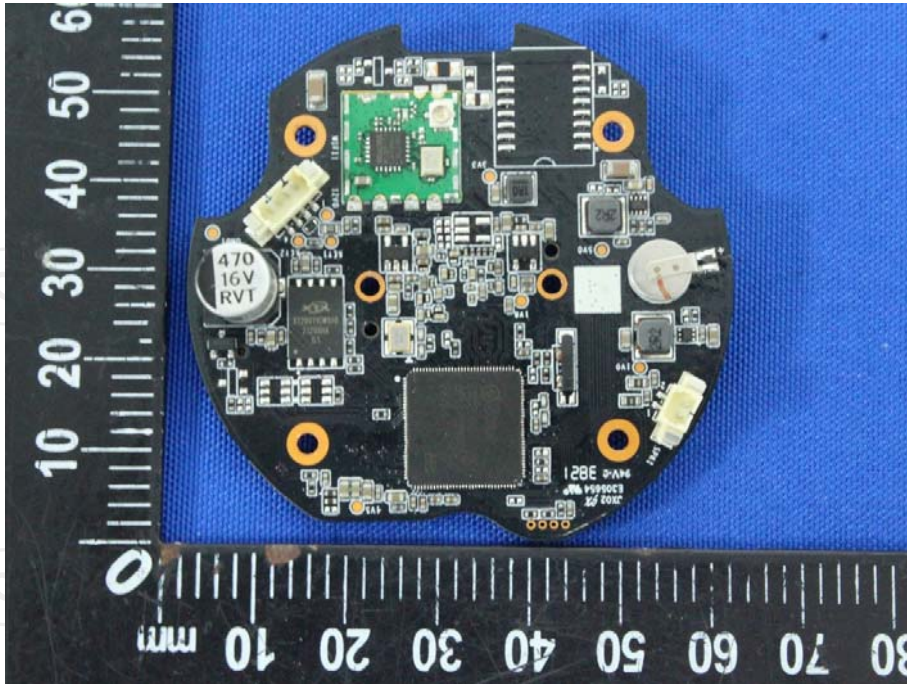

Appendix B: Photographs of Test Setup

Product: Wi-Fi NVR Security Camera

Model: NVW-800CAMT

Radiated Emission

Conducted Emission

Appendix C: Photographs of EUT
Product: Wi-Fi NVR Security Camera
Model: NVW-800CAMT
External Photos

Product: Wi-Fi NVR Security Camera
Model: NVW-800CAMT
Internal Photos

*****END OF REPORT*****