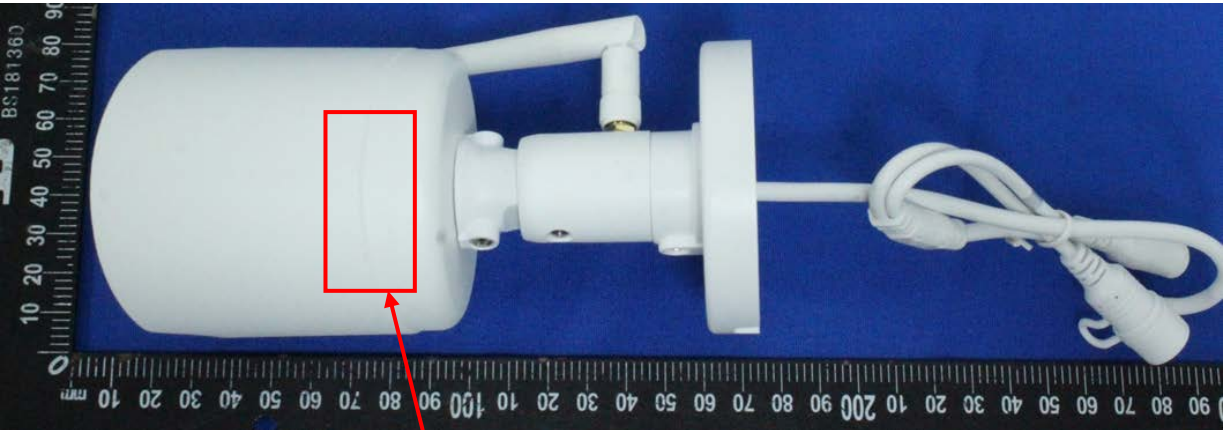

Label Artwork and Location

Model: NVW-800CAMT

Label:

Size: L*W=54*23mm

Location