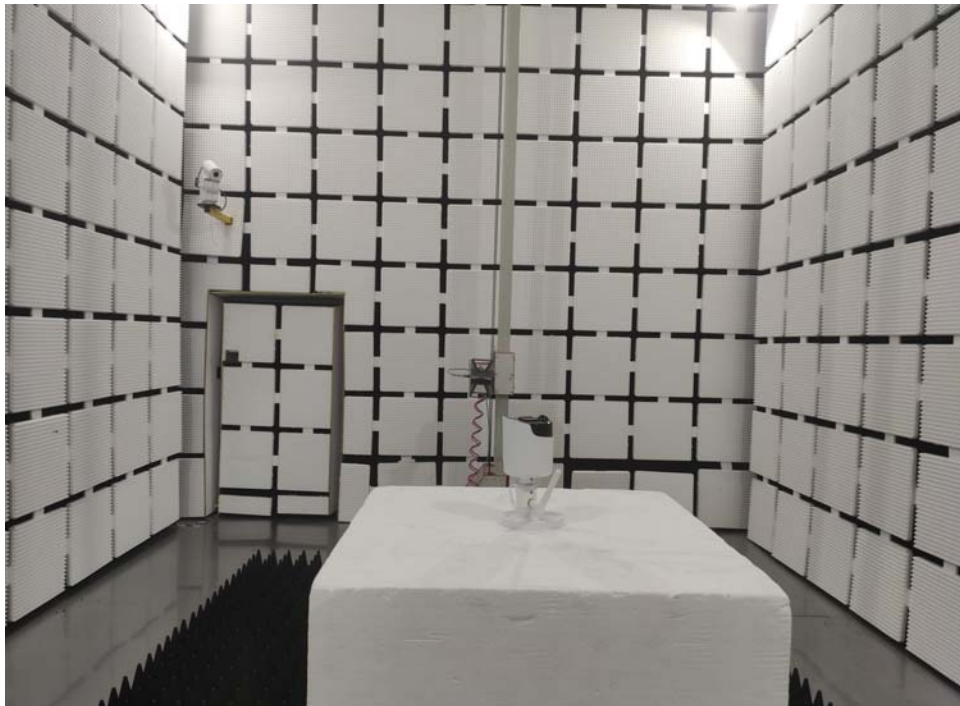

## Appendix B: Photographs of Test Setup

Product: Wi-Fi NVR Security Camera

Model: NVW-800CAMT

Radiated Emission

## Conducted Emission