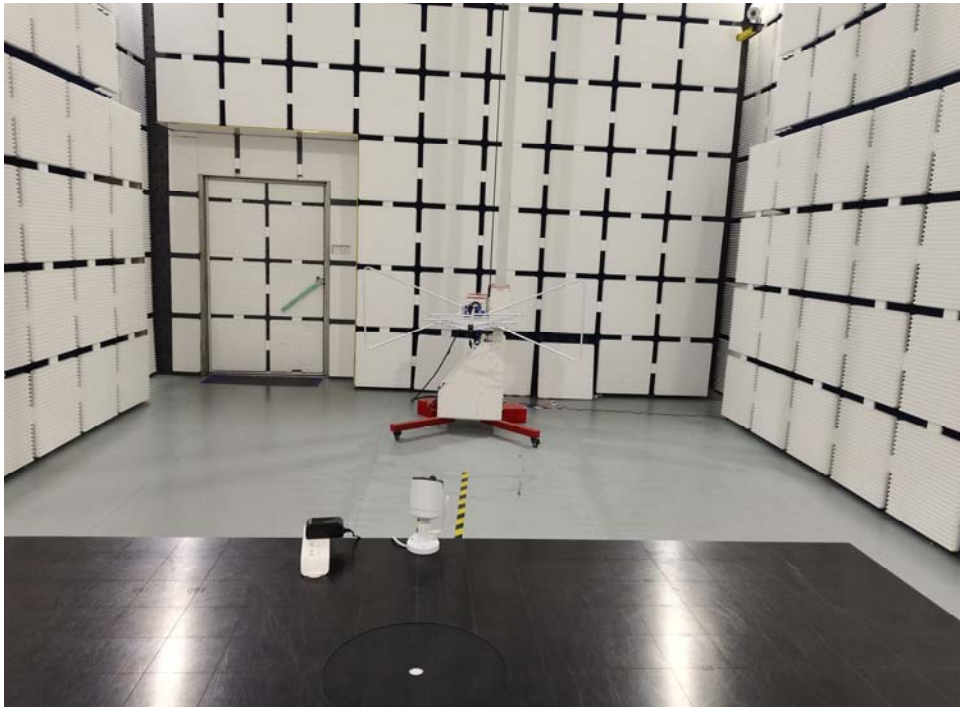

## Appendix B: Photographs of Test Setup

Product: Wi-Fi NVR Security Camera

Model: NVW-800CAMT

Radiated Emission

## Conducted Emission