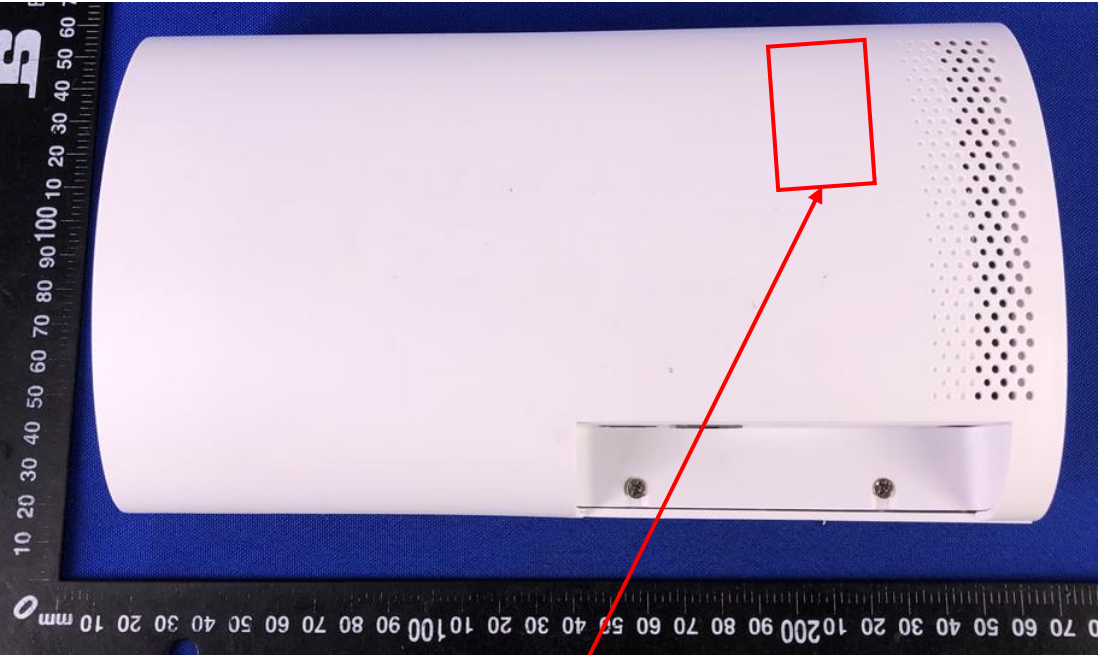

Label Artwork and Location

Model: NVW-800

Label:

Size 1: L*W=27*15mm

Location