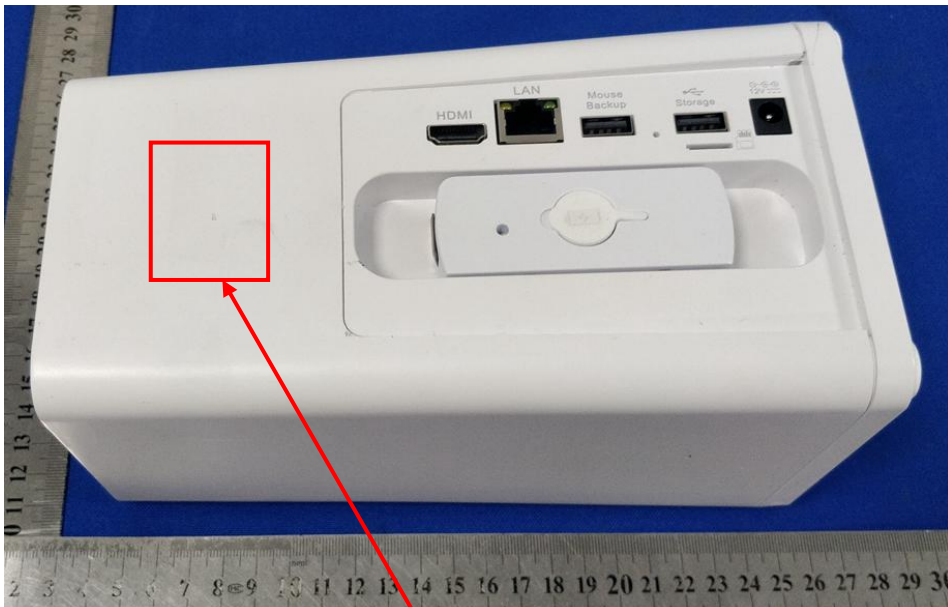

Label Artwork and Location

Model: NVW-650

Label:

Size: L*W=30*30mm

Location