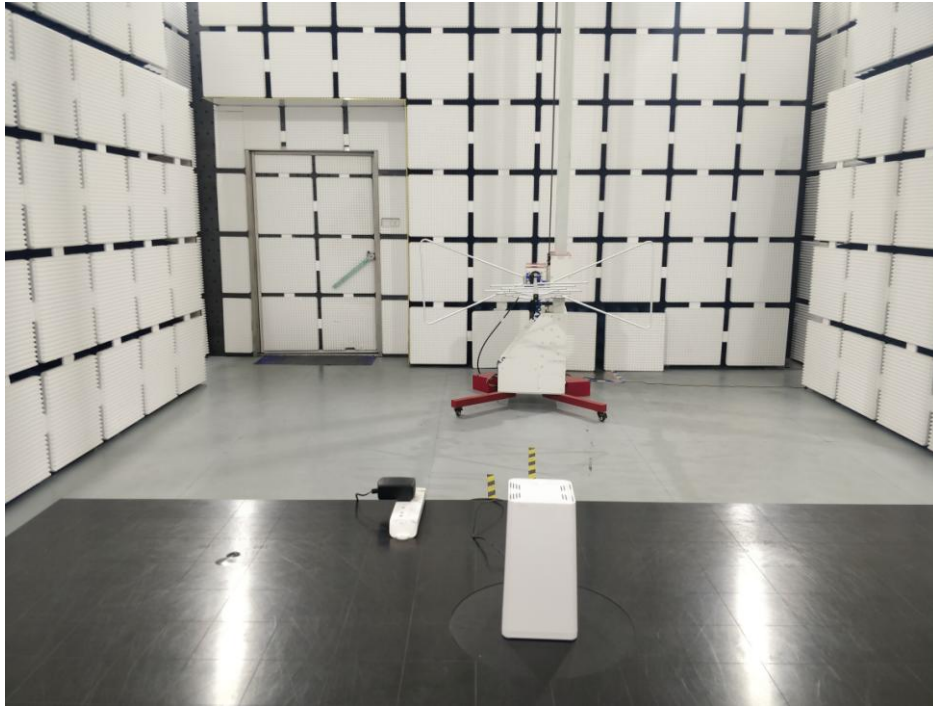

Appendix B: Photographs of Test Setup

Product: Wi-Fi NVR with Inbuilt Charger and Battery

Model: NVW-650

Radiated Emission

Conducted Emission