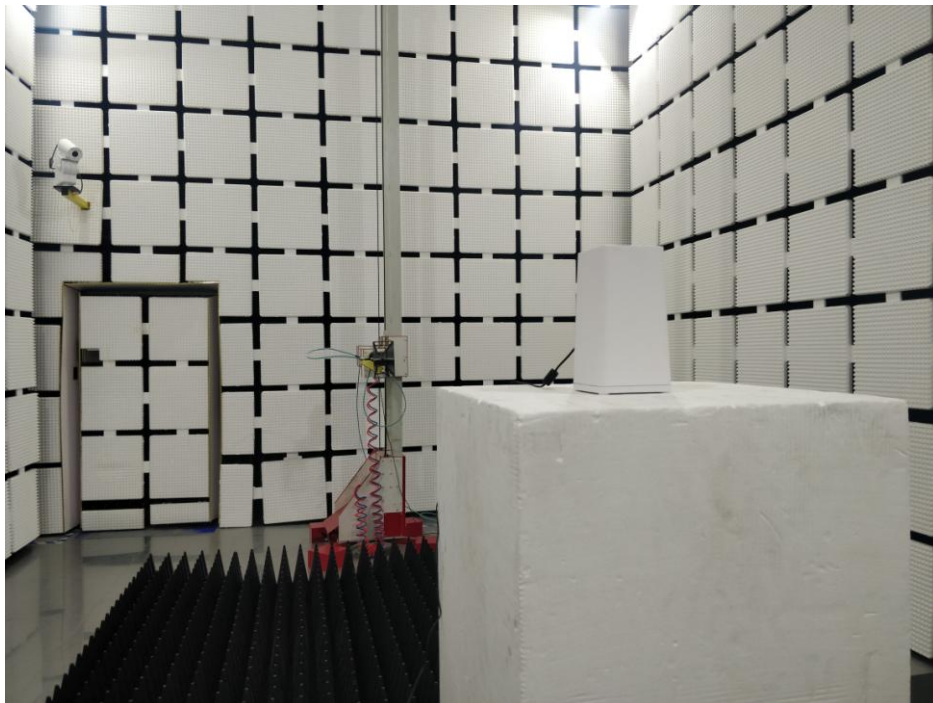

Appendix B: Photographs of Test Setup

Product: Wi-Fi NVR with Inbuilt Charger and Battery

Model: NVW-650

Radiated Emission

Conducted Emission