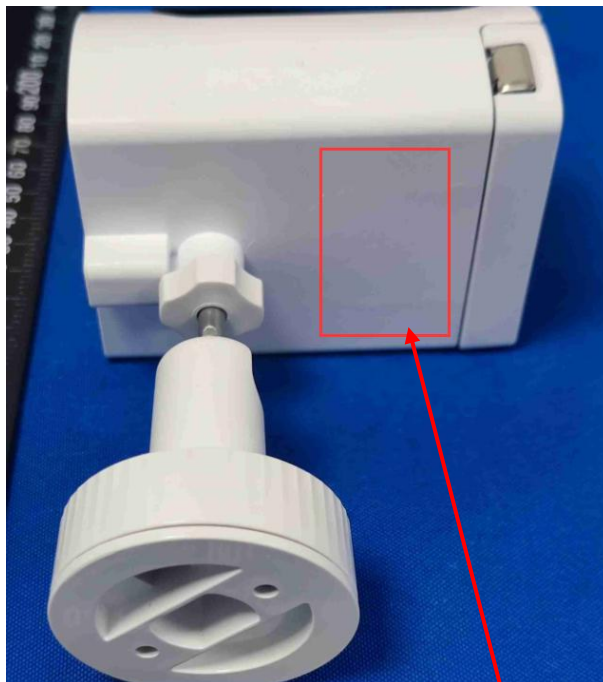

Label Artwork and Location

Model: NVW-600CMB

Label:

Size: L*W= 54*23mm

Location