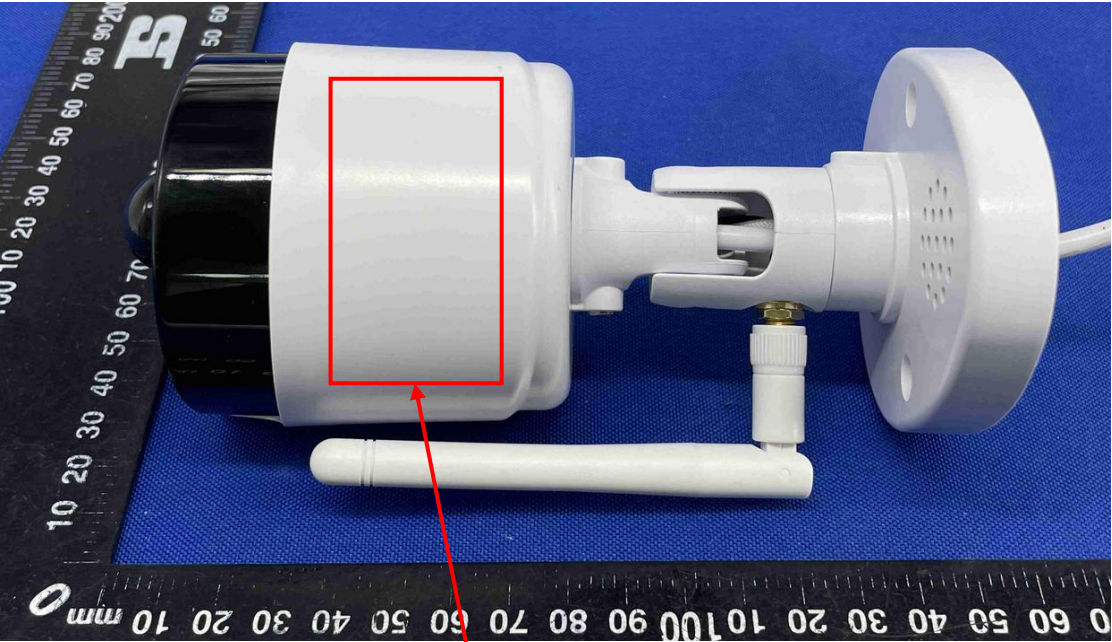

# Label Artwork and Location

## Model: NVW-500CAM

Label:

Size: L\*W=54\*23mm

Location