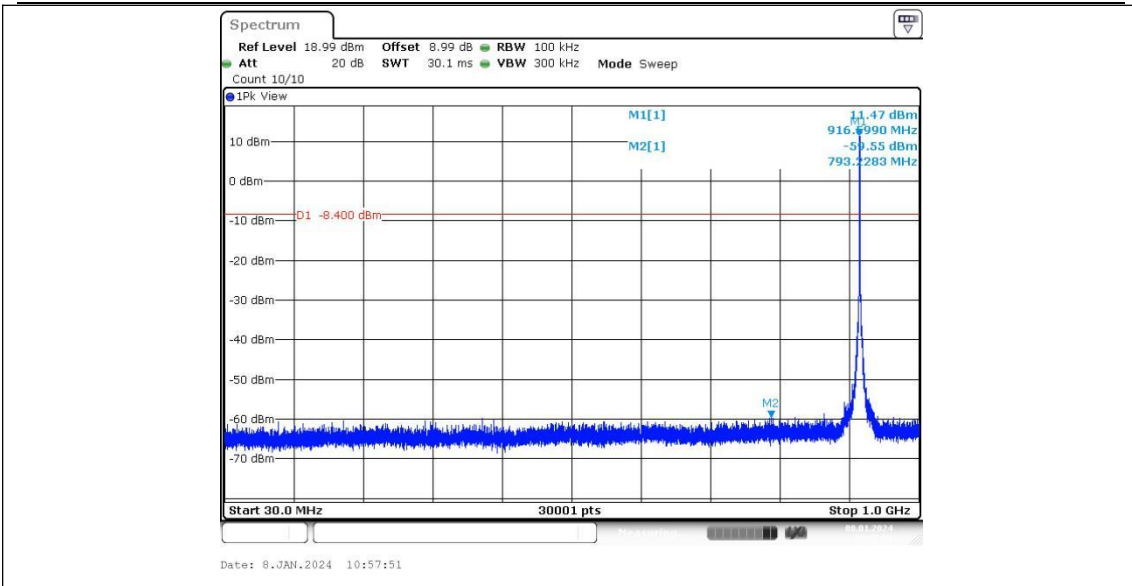

Test Graphs

WiFi HaLow (1Mbps)_Ant1_915.5_1000~26500

WiFi HaLow (1Mbps)_Ant1_926.5_30~1000

WiFi HaLow (1Mbps)_Ant1_926.5_1000~26500

WiFi HaLow (2Mbps)_Ant1_905_30~1000

WiFi HaLow (2Mbps)_Ant1_905_1000~26500

WiFi HaLow (2Mbps)_Ant1_917_30~1000

WiFi HaLow (2Mbps)_Ant1_917_1000~26500

WiFi HaLow (2Mbps)_Ant1_925_30~1000

WiFi HaLow (2Mbps)_Ant1_925_1000~26500

WiFi HaLow (4Mbps)_Ant1_906_30~1000

WiFi HaLow (4Mbps)_Ant1_906_1000~26500