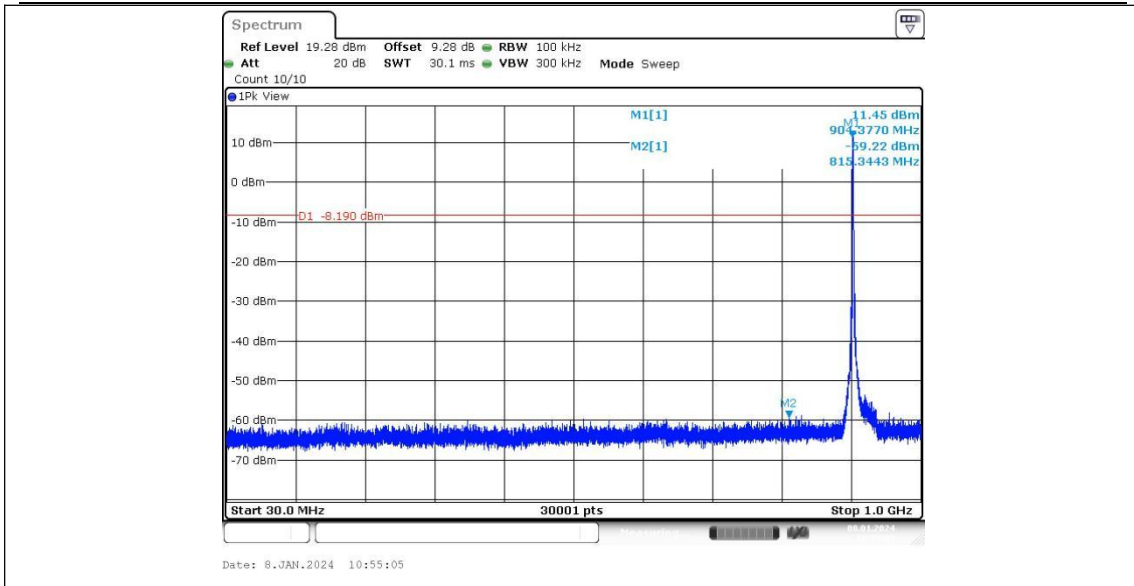

Test Graphs

WiFi HaLow (1Mbps)_Ant1_915.5_1000~26500

WiFi HaLow (1Mbps)_Ant1_926.5_30~1000

WiFi HaLow (1Mbps)_Ant1_926.5_1000~26500

WiFi HaLow (2Mbps)_Ant1_905_30~1000

WiFi HaLow (2Mbps)_Ant1_905_1000~26500

WiFi HaLow (2Mbps)_Ant1_917_30~1000

WiFi HaLow (2Mbps)_Ant1_917_1000~26500

WiFi HaLow (2Mbps)_Ant1_925_30~1000

WiFi HaLow (2Mbps)_Ant1_925_1000~26500

WiFi HaLow (4Mbps)_Ant1_906_30~1000

WiFi HaLow (4Mbps)_Ant1_906_1000~26500