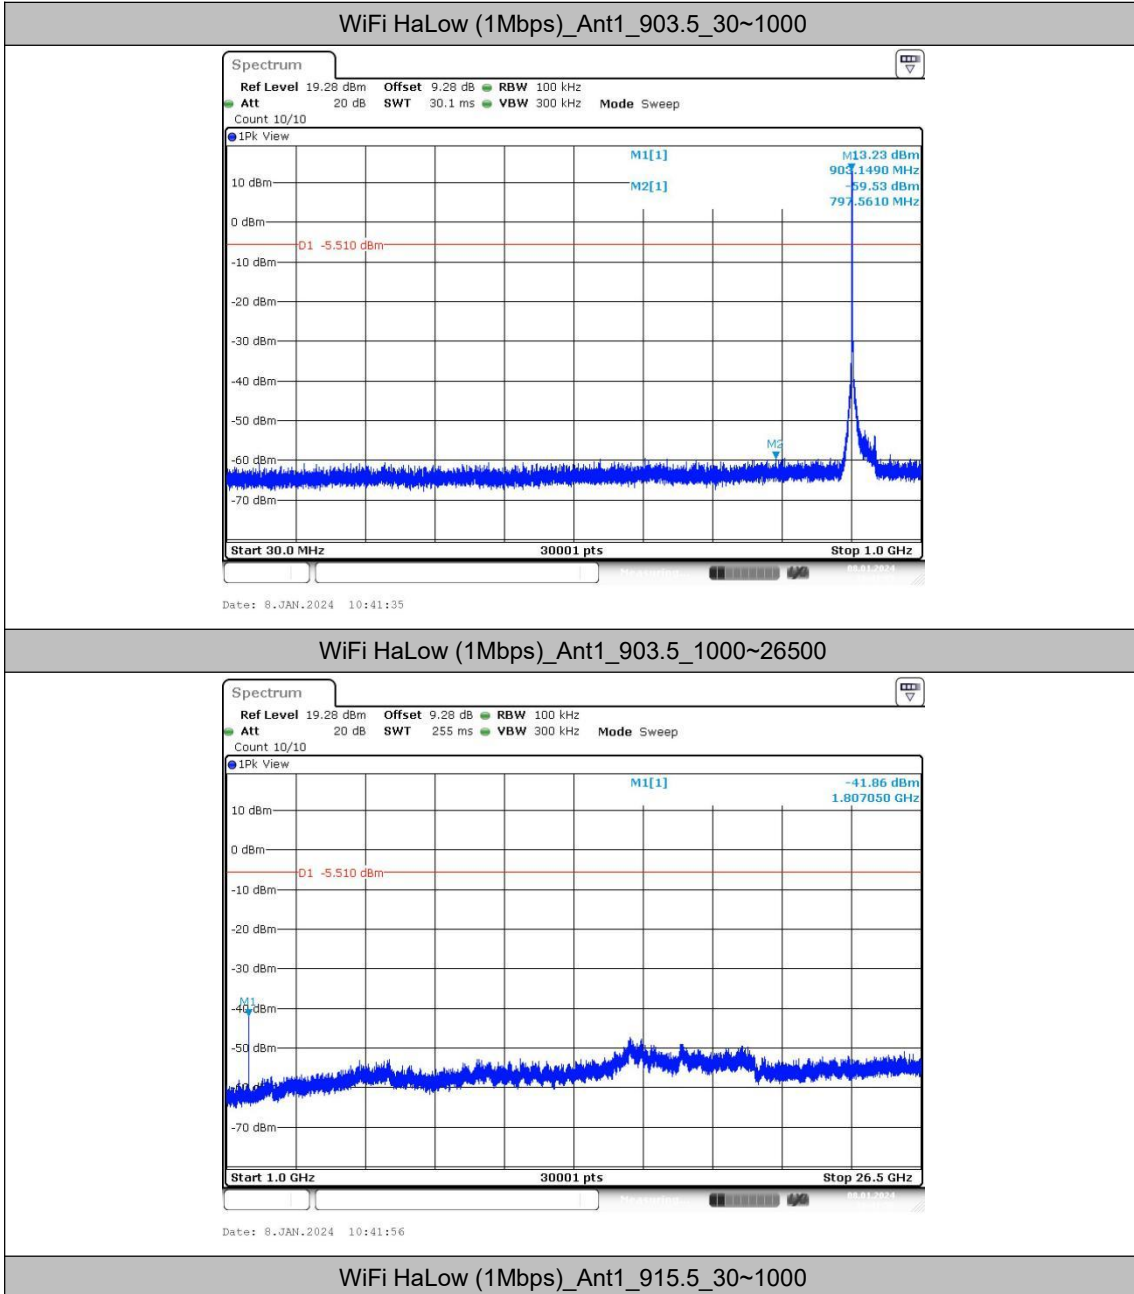

Test Graphs

WiFi HaLow (2Mbps)_Ant1_High_925

WiFi HaLow (4Mbps)_Ant1_Low_906

WiFi HaLow (4Mbps)_Ant1_High_922

WiFi HaLow (8Mbps)_Ant1_Low_908

WiFi HaLow (8Mbps)_Ant1_High_916

Appendix G: Conducted Spurious Emission

Test Result

TestMode	Antenna	Frequency[MHz]	FreqRange [Mhz]	RefLevel [dBm]	Result [dBm]	Limit [dBm]	Verdict
WiFi HaLow (1Mbps)	Ant1	903.5	30~1000	14.49	-59.53	≤-5.51	PASS
			1000~26500	14.49	-41.86	≤-5.51	PASS
		915.5	30~1000	14.75	-59.86	≤-5.25	PASS
			1000~26500	14.75	-43.67	≤-5.25	PASS
		926.5	30~1000	14.27	-59.55	≤-5.73	PASS
			1000~26500	14.27	-43.77	≤-5.73	PASS
WiFi HaLow (2Mbps)	Ant1	905	30~1000	11.81	-59.22	≤-8.19	PASS
			1000~26500	11.81	-44.77	≤-8.19	PASS
		917	30~1000	11.60	-59.55	≤-8.4	PASS
			1000~26500	11.60	-45.25	≤-8.4	PASS
		925	30~1000	11.88	-59.99	≤-8.12	PASS
			1000~26500	11.88	-46.58	≤-8.12	PASS
WiFi HaLow (4Mbps)	Ant1	906	30~1000	9.90	-59.28	≤-10.1	PASS
			1000~26500	9.90	-46.23	≤-10.1	PASS
		918	30~1000	9.47	-58.6	≤-10.53	PASS
			1000~26500	9.47	-47.85	≤-10.53	PASS
		922	30~1000	9.96	-58.75	≤-10.04	PASS
			1000~26500	9.96	-46.66	≤-10.04	PASS
WiFi HaLow (8Mbps)	Ant1	908	30~1000	8.18	-58.94	≤-11.82	PASS
			1000~26500	8.18	-47.24	≤-11.82	PASS
		916	30~1000	7.32	-59.94	≤-12.68	PASS
			1000~26500	7.32	-45.82	≤-12.68	PASS

Test Graphs

WiFi HaLow (1Mbps)_Ant1_915.5_1000~26500

WiFi HaLow (1Mbps)_Ant1_926.5_30~1000

WiFi HaLow (1Mbps)_Ant1_926.5_1000~26500

WiFi HaLow (2Mbps)_Ant1_905_30~1000

WiFi HaLow (2Mbps)_Ant1_905_1000~26500