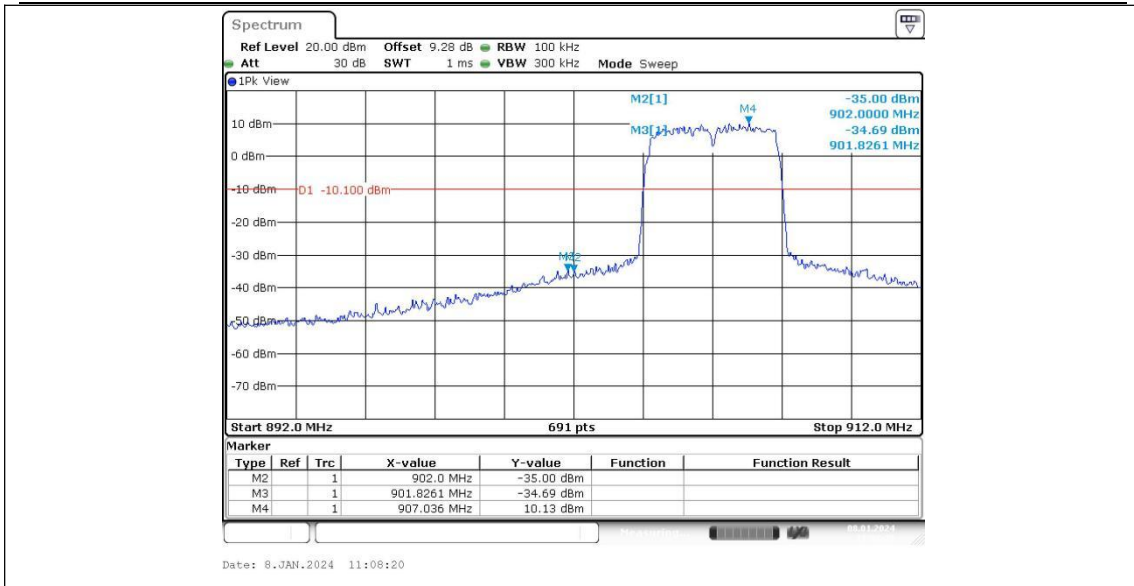

Appendix F: Band edge measurements

Test Result

TestMode	Antenna	Channel	Frequency[MHz]	RefLevel[dBm]	Result[dBm]	Limit[dBm]	Verdict
WiFi HaLow (1Mbps)	Ant1	Low	903.5	14.49	-33.08	≤-5.51	PASS
		High	926.5	14.27	-31.56	≤-5.73	PASS
WiFi HaLow (2Mbps)	Ant1	Low	905	11.81	-29.54	≤-8.19	PASS
		High	925	11.88	-33.53	≤-8.12	PASS
WiFi HaLow (4Mbps)	Ant1	Low	906	9.90	-34.69	≤-10.1	PASS
		High	922	9.96	-38.92	≤-10.04	PASS
WiFi HaLow (8Mbps)	Ant1	Low	908	8.18	-36.51	≤-11.82	PASS
		High	916	7.32	-43.13	≤-12.68	PASS

Test Graphs

WiFi HaLow (2Mbps)_Ant1_High_925

WiFi HaLow (4Mbps)_Ant1_Low_906

WiFi HaLow (4Mbps)_Ant1_High_922

WiFi HaLow (8Mbps)_Ant1_Low_908

WiFi HaLow (8Mbps)_Ant1_High_916

Appendix G: Conducted Spurious Emission

Test Result

TestMode	Antenna	Frequency[MHz]	FreqRange [Mhz]	RefLevel [dBm]	Result [dBm]	Limit [dBm]	Verdict
WiFi HaLow (1Mbps)	Ant1	903.5	30~1000	14.49	-59.53	≤-5.51	PASS
			1000~26500	14.49	-41.86	≤-5.51	PASS
		915.5	30~1000	14.75	-59.86	≤-5.25	PASS
			1000~26500	14.75	-43.67	≤-5.25	PASS
		926.5	30~1000	14.27	-59.55	≤-5.73	PASS
			1000~26500	14.27	-43.77	≤-5.73	PASS
WiFi HaLow (2Mbps)	Ant1	905	30~1000	11.81	-59.22	≤-8.19	PASS
			1000~26500	11.81	-44.77	≤-8.19	PASS
		917	30~1000	11.60	-59.55	≤-8.4	PASS
			1000~26500	11.60	-45.25	≤-8.4	PASS
		925	30~1000	11.88	-59.99	≤-8.12	PASS
			1000~26500	11.88	-46.58	≤-8.12	PASS
WiFi HaLow (4Mbps)	Ant1	906	30~1000	9.90	-59.28	≤-10.1	PASS
			1000~26500	9.90	-46.23	≤-10.1	PASS
		918	30~1000	9.47	-58.6	≤-10.53	PASS
			1000~26500	9.47	-47.85	≤-10.53	PASS
		922	30~1000	9.96	-58.75	≤-10.04	PASS
			1000~26500	9.96	-46.66	≤-10.04	PASS
WiFi HaLow (8Mbps)	Ant1	908	30~1000	8.18	-58.94	≤-11.82	PASS
			1000~26500	8.18	-47.24	≤-11.82	PASS
		916	30~1000	7.32	-59.94	≤-12.68	PASS
			1000~26500	7.32	-45.82	≤-12.68	PASS