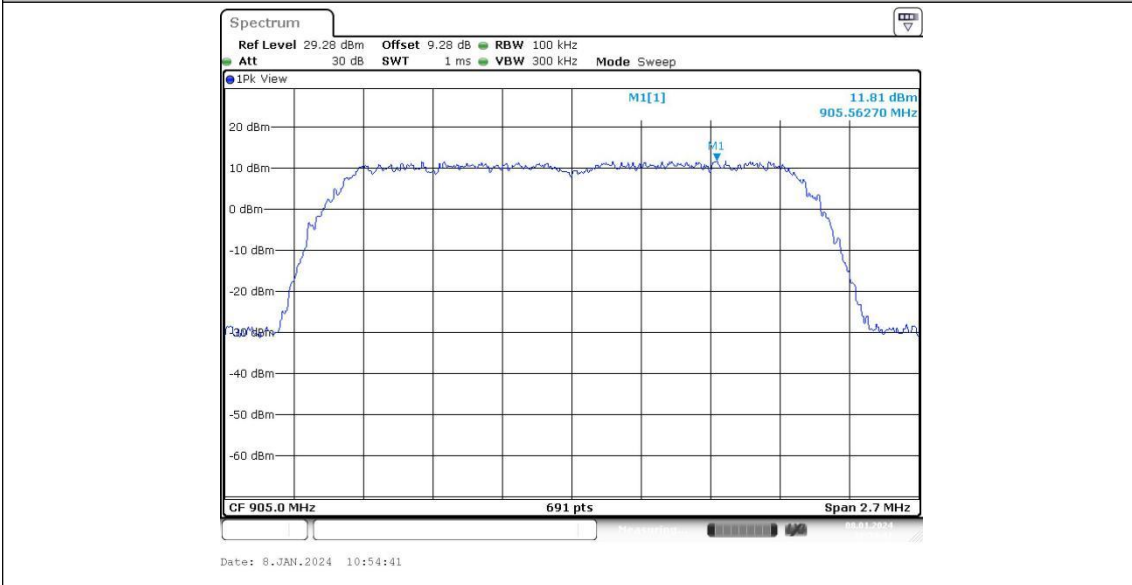

WiFi HaLow (2Mbps)_Ant1_905

WiFi HaLow (2Mbps)_Ant1_917

WiFi HaLow (2Mbps)_Ant1_925

WiFi HaLow (4Mbps)_Ant1_906

WiFi HaLow (4Mbps)_Ant1_918

WiFi HaLow (4Mbps)_Ant1_922

WiFi HaLow (8Mbps)_Ant1_908

WiFi HaLow (8Mbps)_Ant1_916

Appendix F: Band edge measurements

Test Result

TestMode	Antenna	Channel	Frequency[MHz]	RefLevel[dBm]	Result[dBm]	Limit[dBm]	Verdict
WiFi HaLow (1Mbps)	Ant1	Low	903.5	14.49	-33.08	≤-5.51	PASS
		High	926.5	14.27	-31.56	≤-5.73	PASS
WiFi HaLow (2Mbps)	Ant1	Low	905	11.81	-29.54	≤-8.19	PASS
		High	925	11.88	-33.53	≤-8.12	PASS
WiFi HaLow (4Mbps)	Ant1	Low	906	9.90	-34.69	≤-10.1	PASS
		High	922	9.96	-38.92	≤-10.04	PASS
WiFi HaLow (8Mbps)	Ant1	Low	908	8.18	-36.51	≤-11.82	PASS
		High	916	7.32	-43.13	≤-12.68	PASS

Test Graphs

WiFi HaLow (2Mbps)_Ant1_High_925

WiFi HaLow (4Mbps)_Ant1_Low_906

WiFi HaLow (4Mbps)_Ant1_High_922

WiFi HaLow (8Mbps)_Ant1_Low_908

WiFi HaLow (8Mbps)_Ant1_High_916

Appendix G: Conducted Spurious Emission