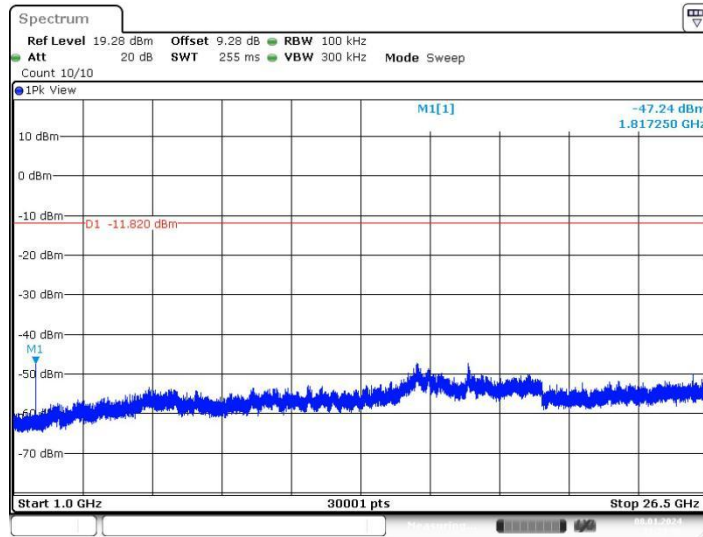

WiFi HaLow (2Mbps)_Ant1_917_30~1000

WiFi HaLow (2Mbps)_Ant1_917_1000~26500

WiFi HaLow (2Mbps)_Ant1_925_30~1000

WiFi HaLow (2Mbps)_Ant1_925_1000~26500

WiFi HaLow (4Mbps)_Ant1_906_30~1000

WiFi HaLow (4Mbps)_Ant1_906_1000~26500

WiFi HaLow (4Mbps)_Ant1_918_30~1000

WiFi HaLow (4Mbps)_Ant1_918_1000~26500

WiFi HaLow (4Mbps)_Ant1_922_30~1000

WiFi HaLow (4Mbps)_Ant1_922_1000~26500

WiFi HaLow (8Mbps)_Ant1_908_30~1000

WiFi HaLow (8Mbps)_Ant1_908_1000~26500

WiFi HaLow (8Mbps)_Ant1_916_30~1000

Date: 8.JAN.2024 11:23:44

WiFi HaLow (8Mbps)_Ant1_916_1000~26500

Date: 8.JAN.2024 11:24:06

Appendix H: Duty Cycle

Test Result

TestMode	Antenna	Frequency[MHz]	Transmission Duration [ms]	Transmission Period [ms]	Duty Cycle [%]
WiFi HaLow (1Mbps)	Ant1	903.5	8.40	14.70	57.14
		915.5	8.40	16.52	50.85
		926.5	8.43	14.61	57.70
WiFi HaLow (2Mbps)	Ant1	905	3.99	12.84	31.07
		917	4.02	10.08	39.88
		925	3.99	11.10	35.95
WiFi HaLow (4Mbps)	Ant1	906	2.13	9.57	22.26
		918	2.13	11.16	19.09
		922	2.13	10.47	20.34
WiFi HaLow (8Mbps)	Ant1	908	1.20	9.81	12.23
		916	1.20	7.68	15.63