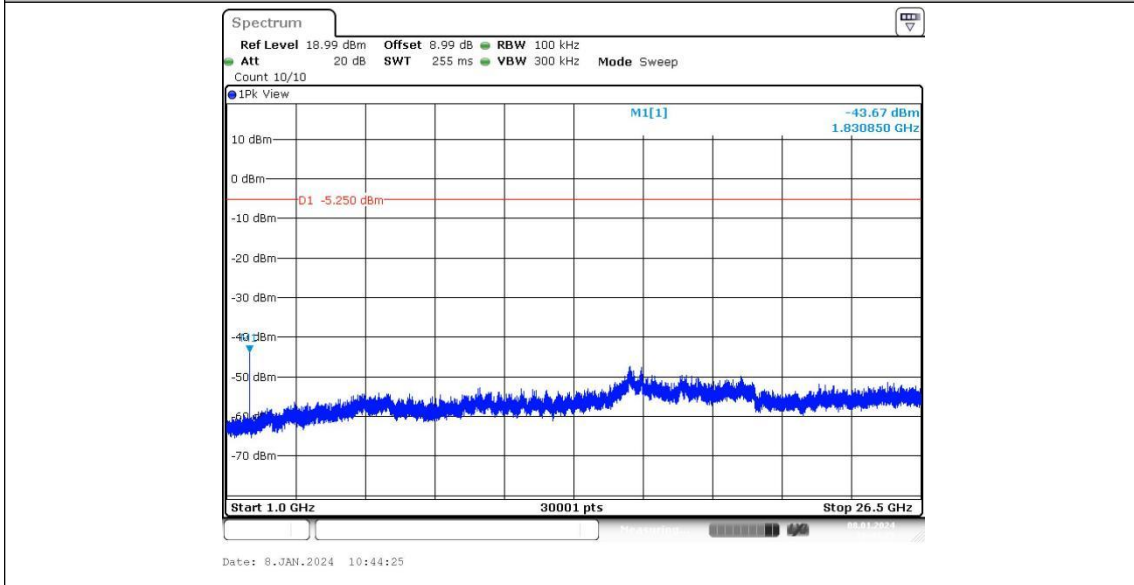

Test Graphs

WiFi HaLow (2Mbps)_Ant1_High_925

WiFi HaLow (4Mbps)_Ant1_Low_906

WiFi HaLow (4Mbps)_Ant1_High_922

WiFi HaLow (8Mbps)_Ant1_Low_908

WiFi HaLow (8Mbps)_Ant1_High_916

Appendix G: Conducted Spurious Emission

Test Result

TestMode	Antenna	Frequency[MHz]	FreqRange [Mhz]	RefLevel [dBm]	Result [dBm]	Limit [dBm]	Verdict
WiFi HaLow (1Mbps)	Ant1	903.5	30~1000	14.49	-59.53	≤-5.51	PASS
			1000~26500	14.49	-41.86	≤-5.51	PASS
		915.5	30~1000	14.75	-59.86	≤-5.25	PASS
			1000~26500	14.75	-43.67	≤-5.25	PASS
		926.5	30~1000	14.27	-59.55	≤-5.73	PASS
			1000~26500	14.27	-43.77	≤-5.73	PASS
WiFi HaLow (2Mbps)	Ant1	905	30~1000	11.81	-59.22	≤-8.19	PASS
			1000~26500	11.81	-44.77	≤-8.19	PASS
		917	30~1000	11.60	-59.55	≤-8.4	PASS
			1000~26500	11.60	-45.25	≤-8.4	PASS
		925	30~1000	11.88	-59.99	≤-8.12	PASS
			1000~26500	11.88	-46.58	≤-8.12	PASS
WiFi HaLow (4Mbps)	Ant1	906	30~1000	9.90	-59.28	≤-10.1	PASS
			1000~26500	9.90	-46.23	≤-10.1	PASS
		918	30~1000	9.47	-58.6	≤-10.53	PASS
			1000~26500	9.47	-47.85	≤-10.53	PASS
		922	30~1000	9.96	-58.75	≤-10.04	PASS
			1000~26500	9.96	-46.66	≤-10.04	PASS
WiFi HaLow (8Mbps)	Ant1	908	30~1000	8.18	-58.94	≤-11.82	PASS
			1000~26500	8.18	-47.24	≤-11.82	PASS
		916	30~1000	7.32	-59.94	≤-12.68	PASS
			1000~26500	7.32	-45.82	≤-12.68	PASS

Test Graphs

WiFi HaLow (1Mbps)_Ant1_915.5_1000~26500

WiFi HaLow (1Mbps)_Ant1_926.5_30~1000

WiFi HaLow (1Mbps)_Ant1_926.5_1000~26500

WiFi HaLow (2Mbps)_Ant1_905_30~1000

WiFi HaLow (2Mbps)_Ant1_905_1000~26500