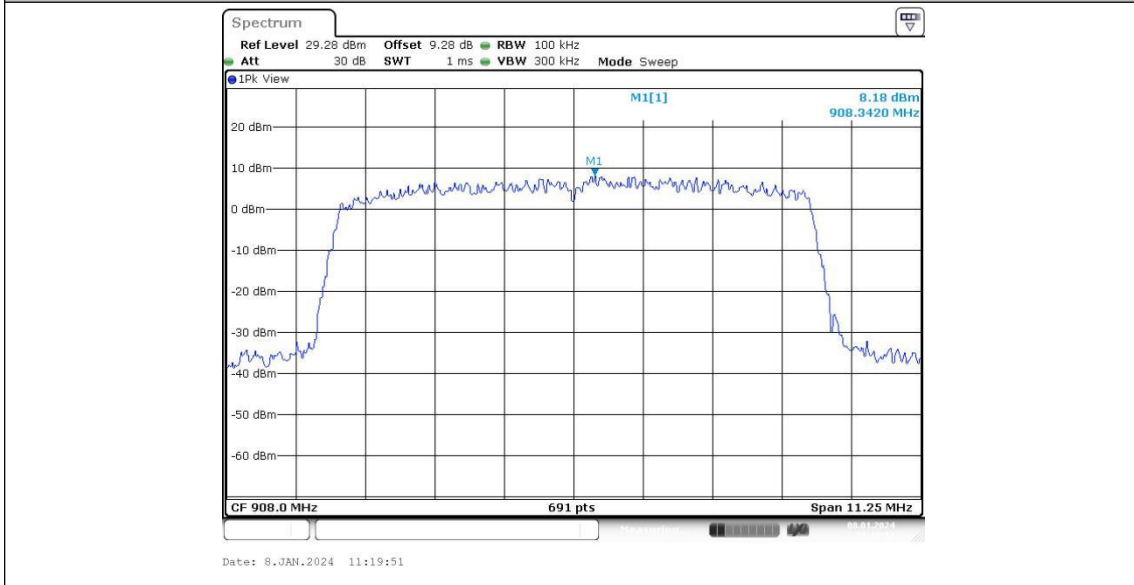

WiFi HaLow (2Mbps)_Ant1_905

WiFi HaLow (2Mbps)_Ant1_917

WiFi HaLow (2Mbps)_Ant1_925

WiFi HaLow (4Mbps)_Ant1_906

WiFi HaLow (4Mbps)_Ant1_918

WiFi HaLow (4Mbps)_Ant1_922

WiFi HaLow (8Mbps)_Ant1_908

WiFi HaLow (8Mbps)_Ant1_916

Appendix F: Band edge measurements

Test Result

TestMode	Antenna	Channel	Frequency[MHz]	RefLevel[dBm]	Result[dBm]	Limit[dBm]	Verdict
WiFi HaLow (1Mbps)	Ant1	Low	903.5	14.49	-33.08	≤-5.51	PASS
		High	926.5	14.27	-31.56	≤-5.73	PASS
WiFi HaLow (2Mbps)	Ant1	Low	905	11.81	-29.54	≤-8.19	PASS
		High	925	11.88	-33.53	≤-8.12	PASS
WiFi HaLow (4Mbps)	Ant1	Low	906	9.90	-34.69	≤-10.1	PASS
		High	922	9.96	-38.92	≤-10.04	PASS
WiFi HaLow (8Mbps)	Ant1	Low	908	8.18	-36.51	≤-11.82	PASS
		High	916	7.32	-43.13	≤-12.68	PASS

Test Graphs

WiFi HaLow (2Mbps)_Ant1_High_925

WiFi HaLow (4Mbps)_Ant1_Low_906

WiFi HaLow (4Mbps)_Ant1_High_922

WiFi HaLow (8Mbps)_Ant1_Low_908

WiFi HaLow (8Mbps)_Ant1_High_916

Appendix G: Conducted Spurious Emission