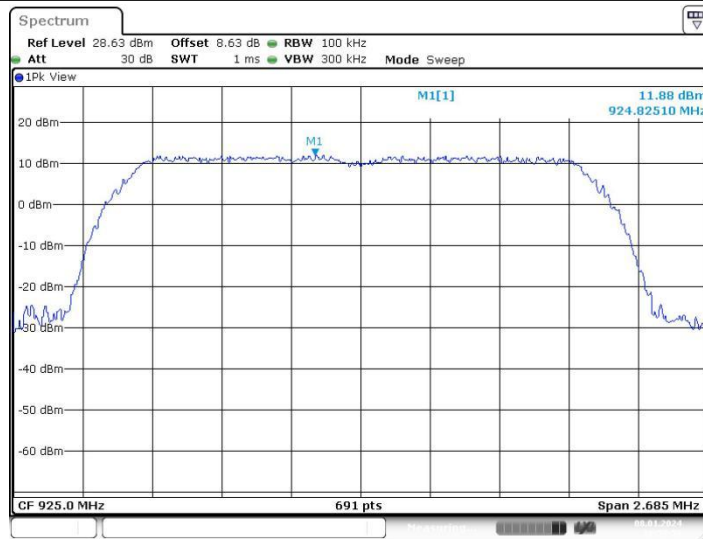

WiFi HaLow (2Mbps)_Ant1_905

WiFi HaLow (2Mbps)_Ant1_917

WiFi HaLow (2Mbps)_Ant1_925

WiFi HaLow (4Mbps)_Ant1_906

WiFi HaLow (4Mbps)_Ant1_918

WiFi HaLow (4Mbps)_Ant1_922

WiFi HaLow (8Mbps)_Ant1_908

WiFi HaLow (8Mbps)_Ant1_916

Appendix F: Band edge measurements

Test Result

TestMode	Antenna	Channel	Frequency[MHz]	RefLevel[dBm]	Result[dBm]	Limit[dBm]	Verdict
WiFi HaLow (1Mbps)	Ant1	Low	903.5	14.49	-33.08	≤-5.51	PASS
		High	926.5	14.27	-31.56	≤-5.73	PASS
WiFi HaLow (2Mbps)	Ant1	Low	905	11.81	-29.54	≤-8.19	PASS
		High	925	11.88	-33.53	≤-8.12	PASS
WiFi HaLow (4Mbps)	Ant1	Low	906	9.90	-34.69	≤-10.1	PASS
		High	922	9.96	-38.92	≤-10.04	PASS
WiFi HaLow (8Mbps)	Ant1	Low	908	8.18	-36.51	≤-11.82	PASS
		High	916	7.32	-43.13	≤-12.68	PASS

Test Graphs

WiFi HaLow (2Mbps)_Ant1_High_925

WiFi HaLow (4Mbps)_Ant1_Low_906

WiFi HaLow (4Mbps)_Ant1_High_922

WiFi HaLow (8Mbps)_Ant1_Low_908

WiFi HaLow (8Mbps)_Ant1_High_916

Appendix G: Conducted Spurious Emission