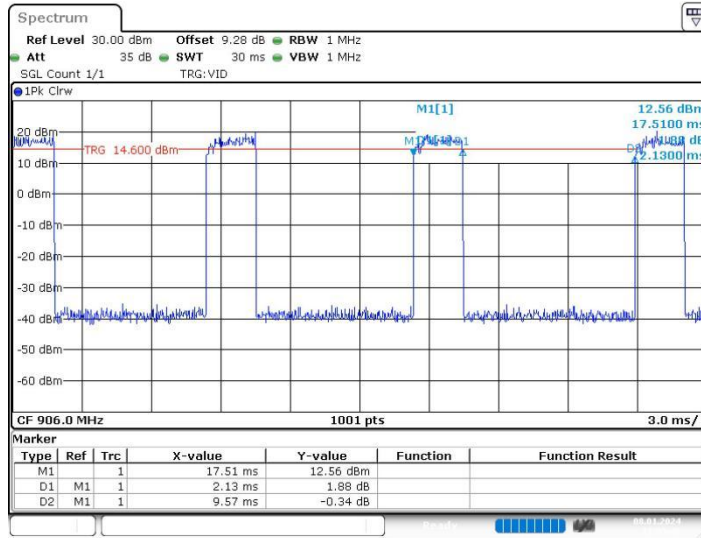

Test Graphs

Date: 8.JAN.2024 10:44:54

WiFi HaLow (2Mbps)_Ant1_905

Date: 8.JAN.2024 10:53:25

WiFi HaLow (2Mbps)_Ant1_917

Date: 8.JAN.2024 10:56:27

WiFi HaLow (2Mbps)_Ant1_925

Date: 8.JAN.2024 10:58:35

WiFi HaLow (4Mbps)_Ant1_906

Date: 8.JAN.2024 11:05:46

WiFi HaLow (4Mbps)_Ant1_918

Date: 8.JAN.2024 11:09:30

WiFi HaLow (4Mbps)_Ant1_922

WiFi HaLow (8Mbps)_Ant1_908

WiFi HaLow (8Mbps)_Ant1_916