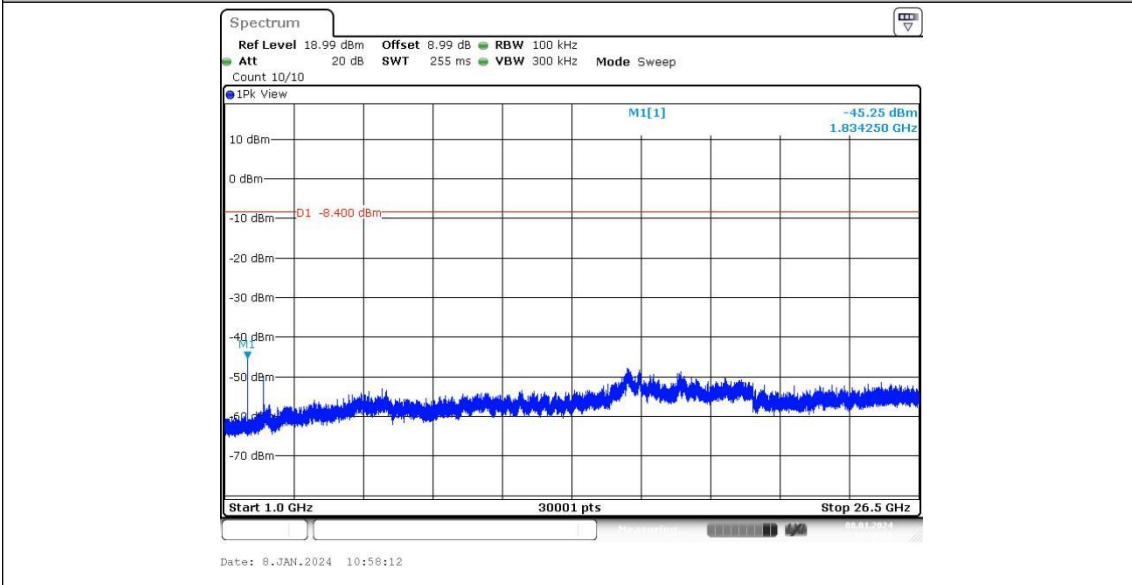

Test Graphs

WiFi HaLow (1Mbps)_Ant1_915.5_1000~26500

WiFi HaLow (1Mbps)_Ant1_926.5_30~1000

WiFi HaLow (1Mbps)_Ant1_926.5_1000~26500

WiFi HaLow (2Mbps)_Ant1_905_30~1000

WiFi HaLow (2Mbps)_Ant1_905_1000~26500

WiFi HaLow (2Mbps)_Ant1_917_30~1000

WiFi HaLow (2Mbps)_Ant1_917_1000~26500

WiFi HaLow (2Mbps)_Ant1_925_30~1000

WiFi HaLow (2Mbps)_Ant1_925_1000~26500

WiFi HaLow (4Mbps)_Ant1_906_30~1000

WiFi HaLow (4Mbps)_Ant1_906_1000~26500