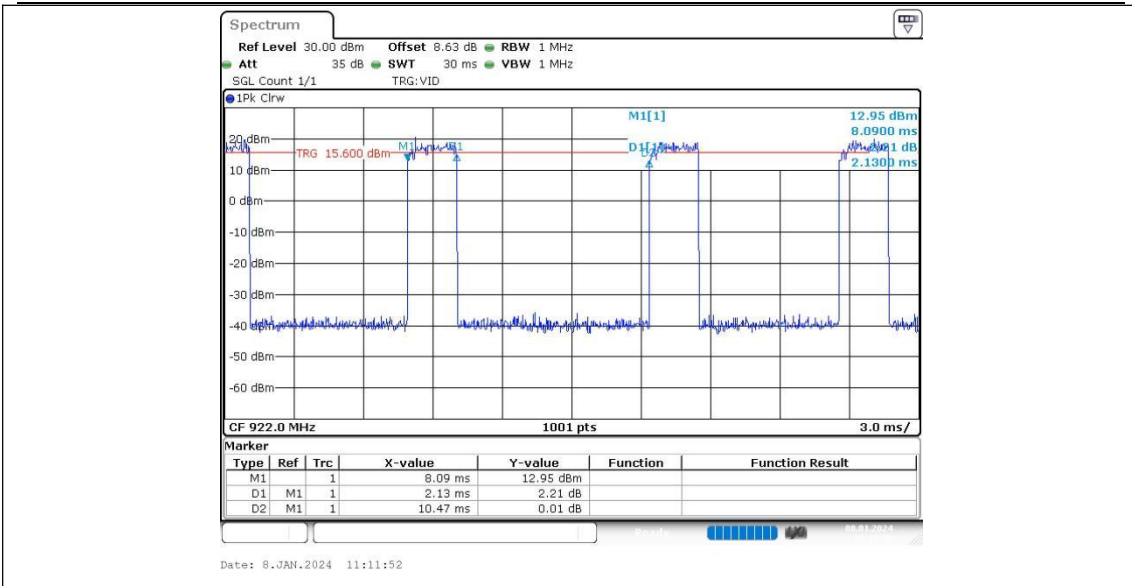

Test Graphs

Date: 8.JAN.2024 10:44:54

WiFi HaLow (2Mbps)_Ant1_905

Date: 8.JAN.2024 10:53:25

WiFi HaLow (2Mbps)_Ant1_917

Date: 8.JAN.2024 10:56:27

WiFi HaLow (2Mbps)_Ant1_925

Date: 8.JAN.2024 10:58:35

WiFi HaLow (4Mbps)_Ant1_906

Date: 8.JAN.2024 11:05:46

WiFi HaLow (4Mbps)_Ant1_918

Date: 8.JAN.2024 11:09:30

WiFi HaLow (4Mbps)_Ant1_922

WiFi HaLow (8Mbps)_Ant1_908

WiFi HaLow (8Mbps)_Ant1_916