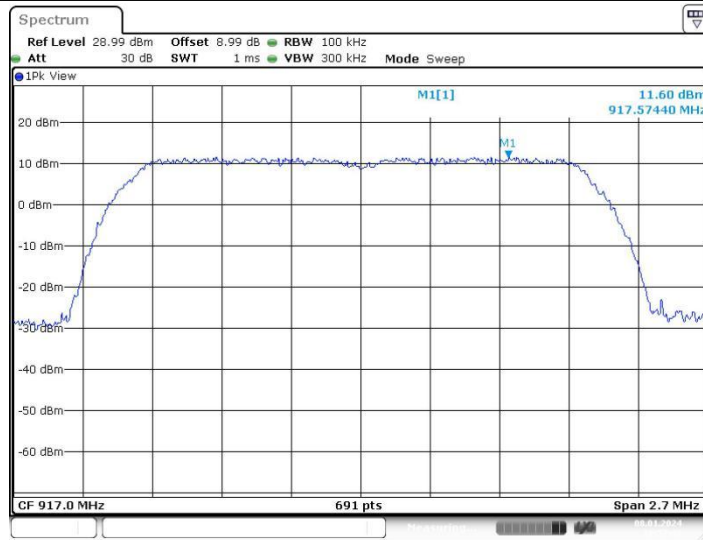

WiFi HaLow (2Mbps)_Ant1_905

WiFi HaLow (2Mbps)_Ant1_917

WiFi HaLow (2Mbps)_Ant1_925

WiFi HaLow (4Mbps)_Ant1_906

WiFi HaLow (4Mbps)_Ant1_918

WiFi HaLow (4Mbps)_Ant1_922

WiFi HaLow (8Mbps)_Ant1_908

WiFi HaLow (8Mbps)_Ant1_916

Appendix F: Band edge measurements

Test Result

TestMode	Antenna	Channel	Frequency[MHz]	RefLevel[dBm]	Result[dBm]	Limit[dBm]	Verdict
WiFi HaLow (1Mbps)	Ant1	Low	903.5	14.49	-33.08	≤-5.51	PASS
		High	926.5	14.27	-31.56	≤-5.73	PASS
WiFi HaLow (2Mbps)	Ant1	Low	905	11.81	-29.54	≤-8.19	PASS
		High	925	11.88	-33.53	≤-8.12	PASS
WiFi HaLow (4Mbps)	Ant1	Low	906	9.90	-34.69	≤-10.1	PASS
		High	922	9.96	-38.92	≤-10.04	PASS
WiFi HaLow (8Mbps)	Ant1	Low	908	8.18	-36.51	≤-11.82	PASS
		High	916	7.32	-43.13	≤-12.68	PASS

Test Graphs

WiFi HaLow (2Mbps)_Ant1_High_925

WiFi HaLow (4Mbps)_Ant1_Low_906

WiFi HaLow (4Mbps)_Ant1_High_922

WiFi HaLow (8Mbps)_Ant1_Low_908

WiFi HaLow (8Mbps)_Ant1_High_916

Appendix G: Conducted Spurious Emission