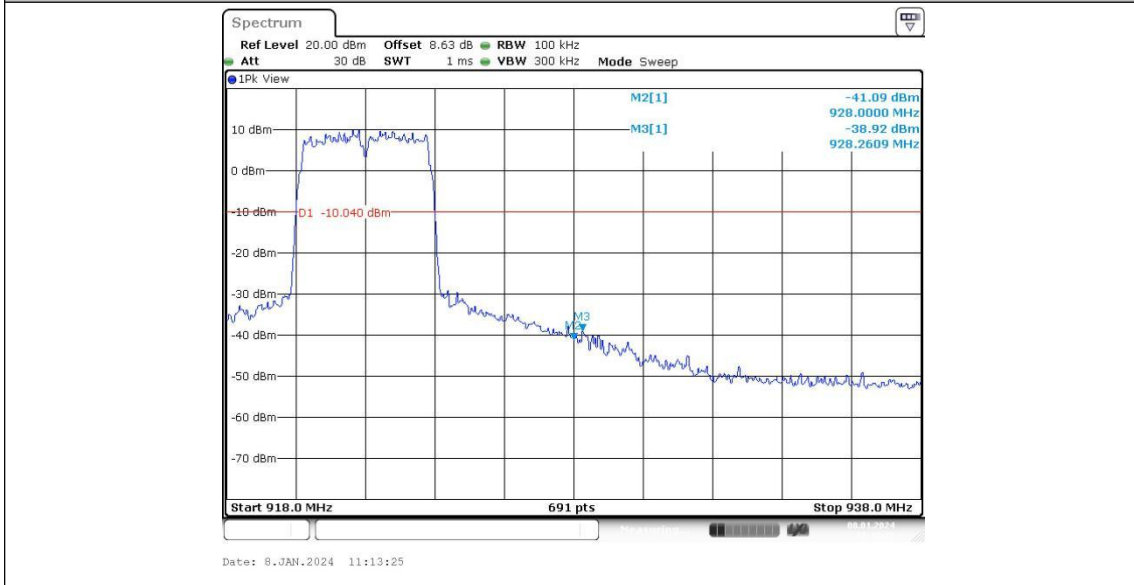

Appendix F: Band edge measurements

Test Result

TestMode	Antenna	Channel	Frequency[MHz]	RefLevel[dBm]	Result[dBm]	Limit[dBm]	Verdict
WiFi HaLow (1Mbps)	Ant1	Low	903.5	14.49	-33.08	≤-5.51	PASS
		High	926.5	14.27	-31.56	≤-5.73	PASS
WiFi HaLow (2Mbps)	Ant1	Low	905	11.81	-29.54	≤-8.19	PASS
		High	925	11.88	-33.53	≤-8.12	PASS
WiFi HaLow (4Mbps)	Ant1	Low	906	9.90	-34.69	≤-10.1	PASS
		High	922	9.96	-38.92	≤-10.04	PASS
WiFi HaLow (8Mbps)	Ant1	Low	908	8.18	-36.51	≤-11.82	PASS
		High	916	7.32	-43.13	≤-12.68	PASS

Test Graphs

WiFi HaLow (2Mbps)_Ant1_High_925

WiFi HaLow (4Mbps)_Ant1_Low_906

WiFi HaLow (4Mbps)_Ant1_High_922

WiFi HaLow (8Mbps)_Ant1_Low_908

WiFi HaLow (8Mbps)_Ant1_High_916

Appendix G: Conducted Spurious Emission

Test Result

TestMode	Antenna	Frequency[MHz]	FreqRange [Mhz]	RefLevel [dBm]	Result [dBm]	Limit [dBm]	Verdict
WiFi HaLow (1Mbps)	Ant1	903.5	30~1000	14.49	-59.53	≤-5.51	PASS
			1000~26500	14.49	-41.86	≤-5.51	PASS
		915.5	30~1000	14.75	-59.86	≤-5.25	PASS
			1000~26500	14.75	-43.67	≤-5.25	PASS
		926.5	30~1000	14.27	-59.55	≤-5.73	PASS
			1000~26500	14.27	-43.77	≤-5.73	PASS
WiFi HaLow (2Mbps)	Ant1	905	30~1000	11.81	-59.22	≤-8.19	PASS
			1000~26500	11.81	-44.77	≤-8.19	PASS
		917	30~1000	11.60	-59.55	≤-8.4	PASS
			1000~26500	11.60	-45.25	≤-8.4	PASS
		925	30~1000	11.88	-59.99	≤-8.12	PASS
			1000~26500	11.88	-46.58	≤-8.12	PASS
WiFi HaLow (4Mbps)	Ant1	906	30~1000	9.90	-59.28	≤-10.1	PASS
			1000~26500	9.90	-46.23	≤-10.1	PASS
		918	30~1000	9.47	-58.6	≤-10.53	PASS
			1000~26500	9.47	-47.85	≤-10.53	PASS
		922	30~1000	9.96	-58.75	≤-10.04	PASS
			1000~26500	9.96	-46.66	≤-10.04	PASS
WiFi HaLow (8Mbps)	Ant1	908	30~1000	8.18	-58.94	≤-11.82	PASS
			1000~26500	8.18	-47.24	≤-11.82	PASS
		916	30~1000	7.32	-59.94	≤-12.68	PASS
			1000~26500	7.32	-45.82	≤-12.68	PASS

Test Graphs

WiFi HaLow (1Mbps)_Ant1_915.5_1000~26500

WiFi HaLow (1Mbps)_Ant1_926.5_30~1000

WiFi HaLow (1Mbps)_Ant1_926.5_1000~26500

WiFi HaLow (2Mbps)_Ant1_905_30~1000

WiFi HaLow (2Mbps)_Ant1_905_1000~26500