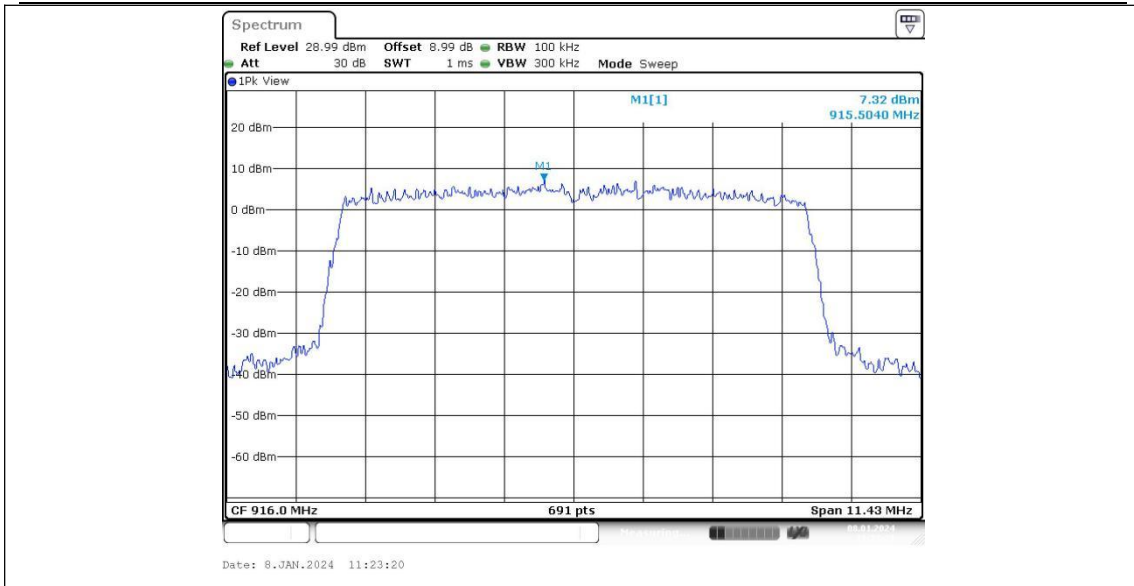

WiFi HaLow (2Mbps)_Ant1_905

WiFi HaLow (2Mbps)_Ant1_917

WiFi HaLow (2Mbps)_Ant1_925

WiFi HaLow (4Mbps)_Ant1_906

WiFi HaLow (4Mbps)_Ant1_918

WiFi HaLow (4Mbps)_Ant1_922

WiFi HaLow (8Mbps)_Ant1_908

WiFi HaLow (8Mbps)_Ant1_916

Appendix F: Band edge measurements

Test Result

TestMode	Antenna	Channel	Frequency[MHz]	RefLevel[dBm]	Result[dBm]	Limit[dBm]	Verdict
WiFi HaLow (1Mbps)	Ant1	Low	903.5	14.49	-33.08	≤-5.51	PASS
		High	926.5	14.27	-31.56	≤-5.73	PASS
WiFi HaLow (2Mbps)	Ant1	Low	905	11.81	-29.54	≤-8.19	PASS
		High	925	11.88	-33.53	≤-8.12	PASS
WiFi HaLow (4Mbps)	Ant1	Low	906	9.90	-34.69	≤-10.1	PASS
		High	922	9.96	-38.92	≤-10.04	PASS
WiFi HaLow (8Mbps)	Ant1	Low	908	8.18	-36.51	≤-11.82	PASS
		High	916	7.32	-43.13	≤-12.68	PASS

Test Graphs

WiFi HaLow (2Mbps)_Ant1_High_925

WiFi HaLow (4Mbps)_Ant1_Low_906

WiFi HaLow (4Mbps)_Ant1_High_922

WiFi HaLow (8Mbps)_Ant1_Low_908

WiFi HaLow (8Mbps)_Ant1_High_916

Appendix G: Conducted Spurious Emission