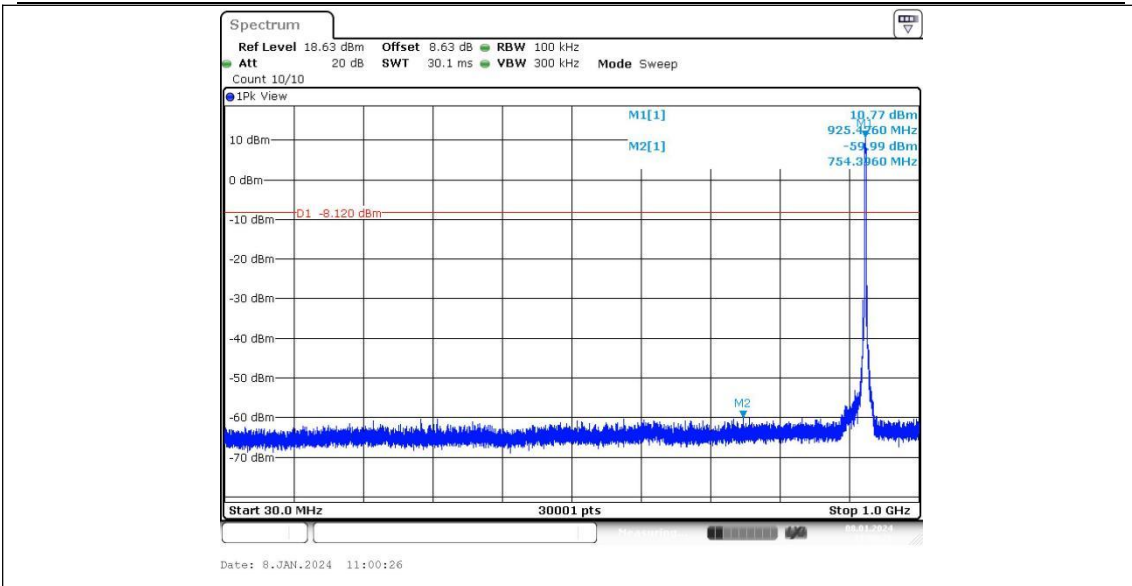

Test Graphs

WiFi HaLow (1Mbps)_Ant1_915.5_1000~26500

WiFi HaLow (1Mbps)_Ant1_926.5_30~1000

WiFi HaLow (1Mbps)_Ant1_926.5_1000~26500

WiFi HaLow (2Mbps)_Ant1_905_30~1000

WiFi HaLow (2Mbps)_Ant1_905_1000~26500

WiFi HaLow (2Mbps)_Ant1_917_30~1000

WiFi HaLow (2Mbps)_Ant1_917_1000~26500

WiFi HaLow (2Mbps)_Ant1_925_30~1000

WiFi HaLow (2Mbps)_Ant1_925_1000~26500

WiFi HaLow (4Mbps)_Ant1_906_30~1000

WiFi HaLow (4Mbps)_Ant1_906_1000~26500