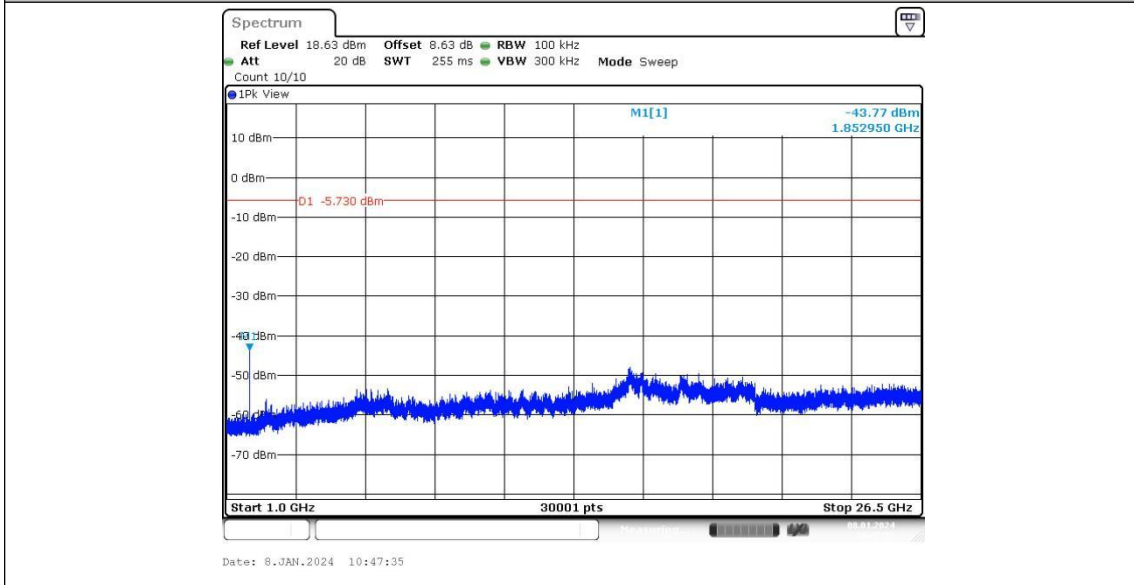

Test Graphs

WiFi HaLow (1Mbps)_Ant1_915.5_1000~26500

WiFi HaLow (1Mbps)_Ant1_926.5_30~1000

WiFi HaLow (1Mbps)_Ant1_926.5_1000~26500

WiFi HaLow (2Mbps)_Ant1_905_30~1000

WiFi HaLow (2Mbps)_Ant1_905_1000~26500

WiFi HaLow (2Mbps)_Ant1_917_30~1000

WiFi HaLow (2Mbps)_Ant1_917_1000~26500

WiFi HaLow (2Mbps)_Ant1_925_30~1000

WiFi HaLow (2Mbps)_Ant1_925_1000~26500

WiFi HaLow (4Mbps)_Ant1_906_30~1000

WiFi HaLow (4Mbps)_Ant1_906_1000~26500