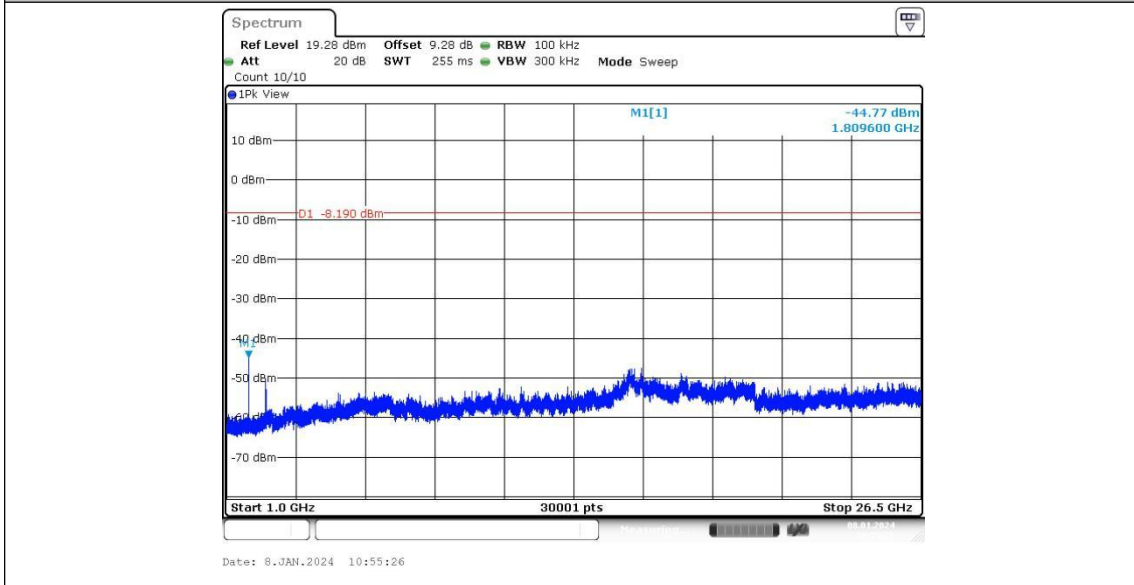

Test Graphs

WiFi HaLow (1Mbps)_Ant1_915.5_1000~26500

WiFi HaLow (1Mbps)_Ant1_926.5_30~1000

WiFi HaLow (1Mbps)_Ant1_926.5_1000~26500

WiFi HaLow (2Mbps)_Ant1_905_30~1000

WiFi HaLow (2Mbps)_Ant1_905_1000~26500

WiFi HaLow (2Mbps)_Ant1_917_30~1000

WiFi HaLow (2Mbps)_Ant1_917_1000~26500

WiFi HaLow (2Mbps)_Ant1_925_30~1000

WiFi HaLow (2Mbps)_Ant1_925_1000~26500

WiFi HaLow (4Mbps)_Ant1_906_30~1000

WiFi HaLow (4Mbps)_Ant1_906_1000~26500