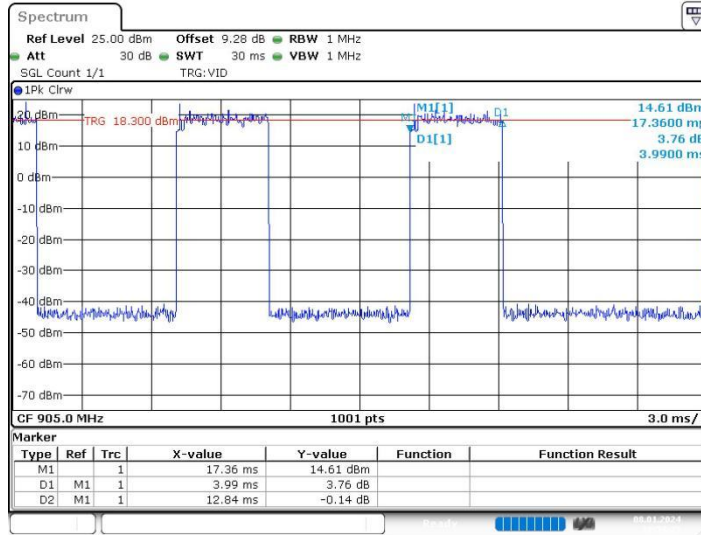

WiFi HaLow (8Mbps)_Ant1_916_30~1000

Date: 8.JAN.2024 11:23:44

WiFi HaLow (8Mbps)_Ant1_916_1000~26500

Date: 8.JAN.2024 11:24:06

Appendix H: Duty Cycle

Test Result

TestMode	Antenna	Frequency[MHz]	Transmission Duration [ms]	Transmission Period [ms]	Duty Cycle [%]
WiFi HaLow (1Mbps)	Ant1	903.5	8.40	14.70	57.14
		915.5	8.40	16.52	50.85
		926.5	8.43	14.61	57.70
WiFi HaLow (2Mbps)	Ant1	905	3.99	12.84	31.07
		917	4.02	10.08	39.88
		925	3.99	11.10	35.95
WiFi HaLow (4Mbps)	Ant1	906	2.13	9.57	22.26
		918	2.13	11.16	19.09
		922	2.13	10.47	20.34
WiFi HaLow (8Mbps)	Ant1	908	1.20	9.81	12.23
		916	1.20	7.68	15.63

Test Graphs

Date: 8.JAN.2024 10:44:54

WiFi HaLow (2Mbps)_Ant1_905

Date: 8.JAN.2024 10:53:25

WiFi HaLow (2Mbps)_Ant1_917

Date: 8.JAN.2024 10:56:27

WiFi HaLow (2Mbps)_Ant1_925

Date: 8.JAN.2024 10:58:35