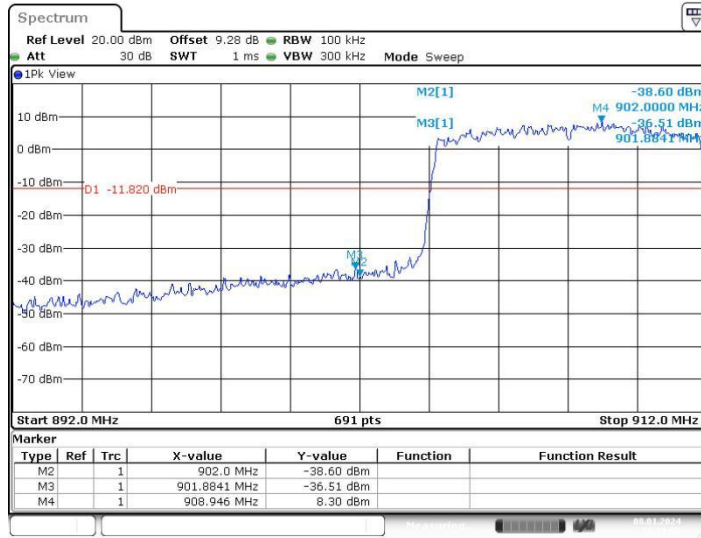

Appendix F: Band edge measurements

Test Result

TestMode	Antenna	Channel	Frequency[MHz]	RefLevel[dBm]	Result[dBm]	Limit[dBm]	Verdict
WiFi HaLow (1Mbps)	Ant1	Low	903.5	14.49	-33.08	≤-5.51	PASS
		High	926.5	14.27	-31.56	≤-5.73	PASS
WiFi HaLow (2Mbps)	Ant1	Low	905	11.81	-29.54	≤-8.19	PASS
		High	925	11.88	-33.53	≤-8.12	PASS
WiFi HaLow (4Mbps)	Ant1	Low	906	9.90	-34.69	≤-10.1	PASS
		High	922	9.96	-38.92	≤-10.04	PASS
WiFi HaLow (8Mbps)	Ant1	Low	908	8.18	-36.51	≤-11.82	PASS
		High	916	7.32	-43.13	≤-12.68	PASS

Test Graphs

WiFi HaLow (2Mbps)_Ant1_High_925

WiFi HaLow (4Mbps)_Ant1_Low_906

WiFi HaLow (4Mbps)_Ant1_High_922

WiFi HaLow (8Mbps)_Ant1_Low_908

WiFi HaLow (8Mbps)_Ant1_High_916

Appendix G: Conducted Spurious Emission

Test Result

TestMode	Antenna	Frequency[MHz]	FreqRange [Mhz]	RefLevel [dBm]	Result [dBm]	Limit [dBm]	Verdict
WiFi HaLow (1Mbps)	Ant1	903.5	30~1000	14.49	-59.53	≤-5.51	PASS
			1000~26500	14.49	-41.86	≤-5.51	PASS
		915.5	30~1000	14.75	-59.86	≤-5.25	PASS
			1000~26500	14.75	-43.67	≤-5.25	PASS
		926.5	30~1000	14.27	-59.55	≤-5.73	PASS
			1000~26500	14.27	-43.77	≤-5.73	PASS
WiFi HaLow (2Mbps)	Ant1	905	30~1000	11.81	-59.22	≤-8.19	PASS
			1000~26500	11.81	-44.77	≤-8.19	PASS
		917	30~1000	11.60	-59.55	≤-8.4	PASS
			1000~26500	11.60	-45.25	≤-8.4	PASS
		925	30~1000	11.88	-59.99	≤-8.12	PASS
			1000~26500	11.88	-46.58	≤-8.12	PASS
WiFi HaLow (4Mbps)	Ant1	906	30~1000	9.90	-59.28	≤-10.1	PASS
			1000~26500	9.90	-46.23	≤-10.1	PASS
		918	30~1000	9.47	-58.6	≤-10.53	PASS
			1000~26500	9.47	-47.85	≤-10.53	PASS
		922	30~1000	9.96	-58.75	≤-10.04	PASS
			1000~26500	9.96	-46.66	≤-10.04	PASS
WiFi HaLow (8Mbps)	Ant1	908	30~1000	8.18	-58.94	≤-11.82	PASS
			1000~26500	8.18	-47.24	≤-11.82	PASS
		916	30~1000	7.32	-59.94	≤-12.68	PASS
			1000~26500	7.32	-45.82	≤-12.68	PASS

Test Graphs

WiFi HaLow (1Mbps)_Ant1_915.5_1000~26500

WiFi HaLow (1Mbps)_Ant1_926.5_30~1000

WiFi HaLow (1Mbps)_Ant1_926.5_1000~26500

WiFi HaLow (2Mbps)_Ant1_905_30~1000

WiFi HaLow (2Mbps)_Ant1_905_1000~26500