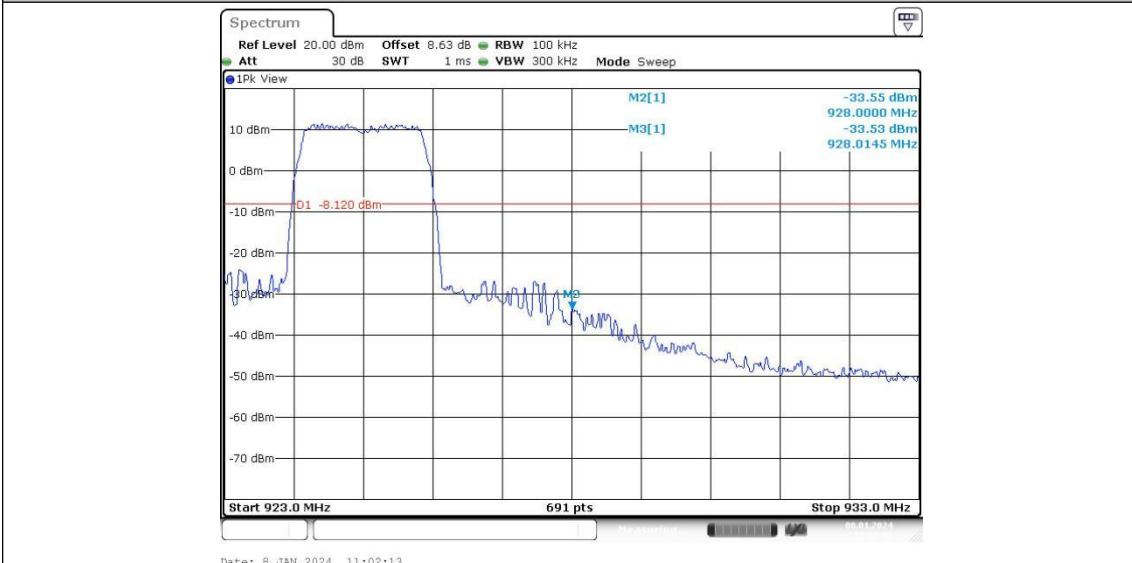

Appendix F: Band edge measurements

Test Result

TestMode	Antenna	Channel	Frequency[MHz]	RefLevel[dBm]	Result[dBm]	Limit[dBm]	Verdict
WiFi HaLow (1Mbps)	Ant1	Low	903.5	14.49	-33.08	≤-5.51	PASS
		High	926.5	14.27	-31.56	≤-5.73	PASS
WiFi HaLow (2Mbps)	Ant1	Low	905	11.81	-29.54	≤-8.19	PASS
		High	925	11.88	-33.53	≤-8.12	PASS
WiFi HaLow (4Mbps)	Ant1	Low	906	9.90	-34.69	≤-10.1	PASS
		High	922	9.96	-38.92	≤-10.04	PASS
WiFi HaLow (8Mbps)	Ant1	Low	908	8.18	-36.51	≤-11.82	PASS
		High	916	7.32	-43.13	≤-12.68	PASS

Test Graphs

WiFi HaLow (2Mbps)_Ant1_High_925

WiFi HaLow (4Mbps)_Ant1_Low_906

WiFi HaLow (4Mbps)_Ant1_High_922

WiFi HaLow (8Mbps)_Ant1_Low_908

WiFi HaLow (8Mbps)_Ant1_High_916

Appendix G: Conducted Spurious Emission