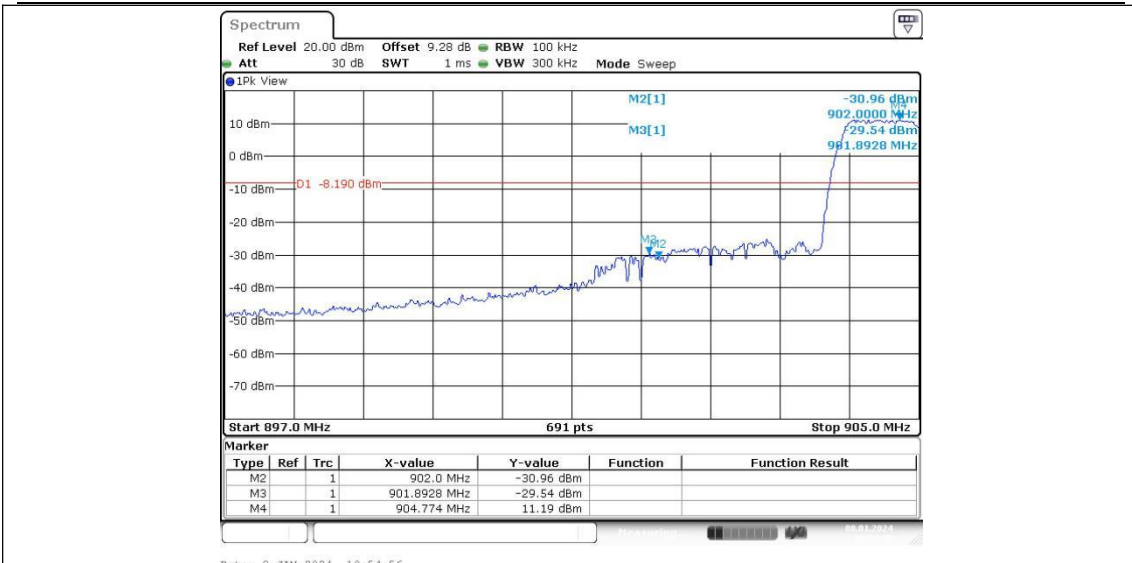

WiFi HaLow (2Mbps)_Ant1_905

WiFi HaLow (2Mbps)_Ant1_917

WiFi HaLow (2Mbps)_Ant1_925

WiFi HaLow (4Mbps)_Ant1_906

WiFi HaLow (4Mbps)_Ant1_918

WiFi HaLow (4Mbps)_Ant1_922

WiFi HaLow (8Mbps)_Ant1_908

WiFi HaLow (8Mbps)_Ant1_916

Appendix F: Band edge measurements

Test Result

TestMode	Antenna	Channel	Frequency[MHz]	RefLevel[dBm]	Result[dBm]	Limit[dBm]	Verdict
WiFi HaLow (1Mbps)	Ant1	Low	903.5	14.49	-33.08	≤-5.51	PASS
		High	926.5	14.27	-31.56	≤-5.73	PASS
WiFi HaLow (2Mbps)	Ant1	Low	905	11.81	-29.54	≤-8.19	PASS
		High	925	11.88	-33.53	≤-8.12	PASS
WiFi HaLow (4Mbps)	Ant1	Low	906	9.90	-34.69	≤-10.1	PASS
		High	922	9.96	-38.92	≤-10.04	PASS
WiFi HaLow (8Mbps)	Ant1	Low	908	8.18	-36.51	≤-11.82	PASS
		High	916	7.32	-43.13	≤-12.68	PASS

Test Graphs

WiFi HaLow (2Mbps)_Ant1_High_925

WiFi HaLow (4Mbps)_Ant1_Low_906

WiFi HaLow (4Mbps)_Ant1_High_922

WiFi HaLow (8Mbps)_Ant1_Low_908

WiFi HaLow (8Mbps)_Ant1_High_916

Appendix G: Conducted Spurious Emission