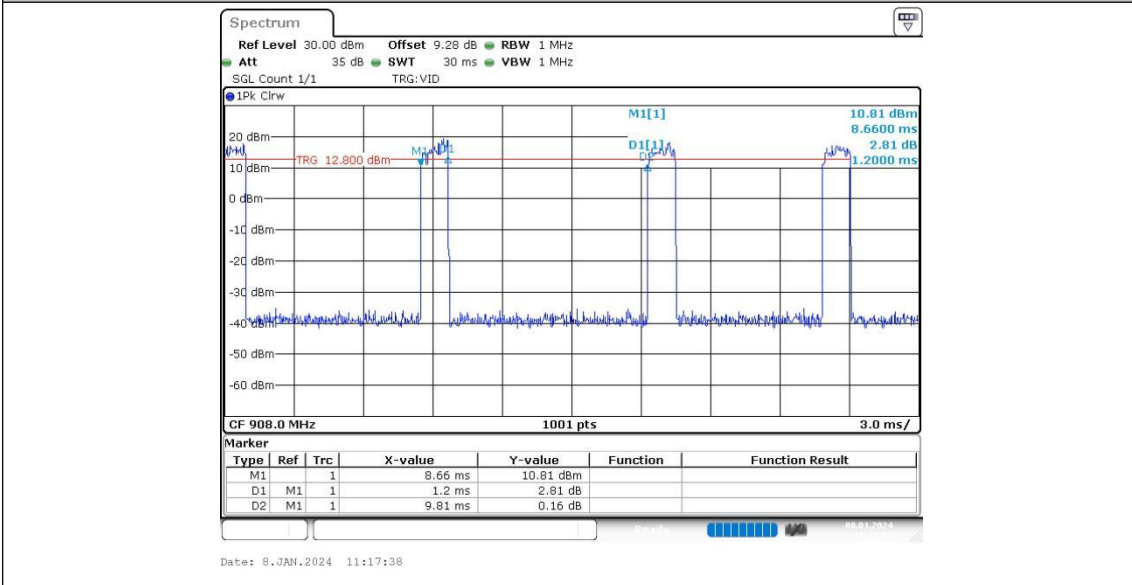

Test Graphs

Date: 8.JAN.2024 10:44:54

WiFi HaLow (2Mbps)_Ant1_905

Date: 8.JAN.2024 10:53:25

WiFi HaLow (2Mbps)_Ant1_917

Date: 8.JAN.2024 10:56:27

WiFi HaLow (2Mbps)_Ant1_925

Date: 8.JAN.2024 10:58:35

WiFi HaLow (4Mbps)_Ant1_906

Date: 8.JAN.2024 11:05:46

WiFi HaLow (4Mbps)_Ant1_918

Date: 8.JAN.2024 11:09:30

WiFi HaLow (4Mbps)_Ant1_922

WiFi HaLow (8Mbps)_Ant1_908

WiFi HaLow (8Mbps)_Ant1_916