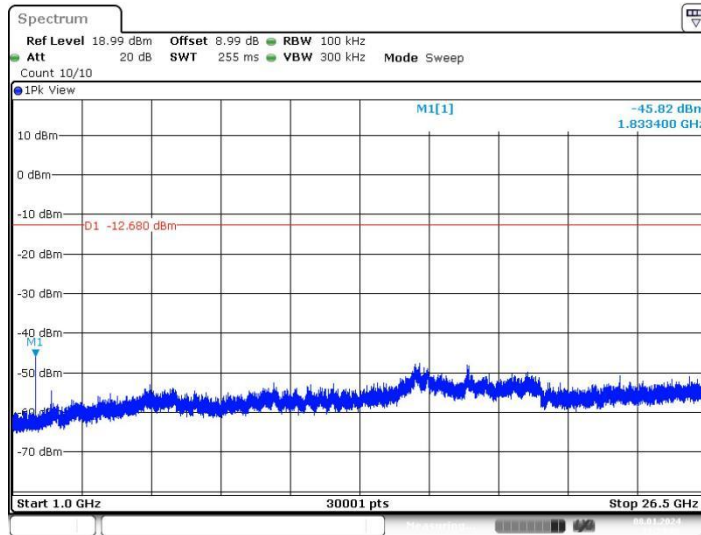

WiFi HaLow (4Mbps)_Ant1_918_30~1000

WiFi HaLow (4Mbps)_Ant1_918_1000~26500

WiFi HaLow (4Mbps)_Ant1_922_30~1000

WiFi HaLow (4Mbps)_Ant1_922_1000~26500

WiFi HaLow (8Mbps)_Ant1_908_30~1000

WiFi HaLow (8Mbps)_Ant1_908_1000~26500

WiFi HaLow (8Mbps)_Ant1_916_30~1000

Date: 8.JAN.2024 11:23:44

WiFi HaLow (8Mbps)_Ant1_916_1000~26500

Date: 8.JAN.2024 11:24:06

Appendix H: Duty Cycle

Test Result

TestMode	Antenna	Frequency[MHz]	Transmission Duration [ms]	Transmission Period [ms]	Duty Cycle [%]
WiFi HaLow (1Mbps)	Ant1	903.5	8.40	14.70	57.14
		915.5	8.40	16.52	50.85
		926.5	8.43	14.61	57.70
WiFi HaLow (2Mbps)	Ant1	905	3.99	12.84	31.07
		917	4.02	10.08	39.88
		925	3.99	11.10	35.95
WiFi HaLow (4Mbps)	Ant1	906	2.13	9.57	22.26
		918	2.13	11.16	19.09
		922	2.13	10.47	20.34
WiFi HaLow (8Mbps)	Ant1	908	1.20	9.81	12.23
		916	1.20	7.68	15.63