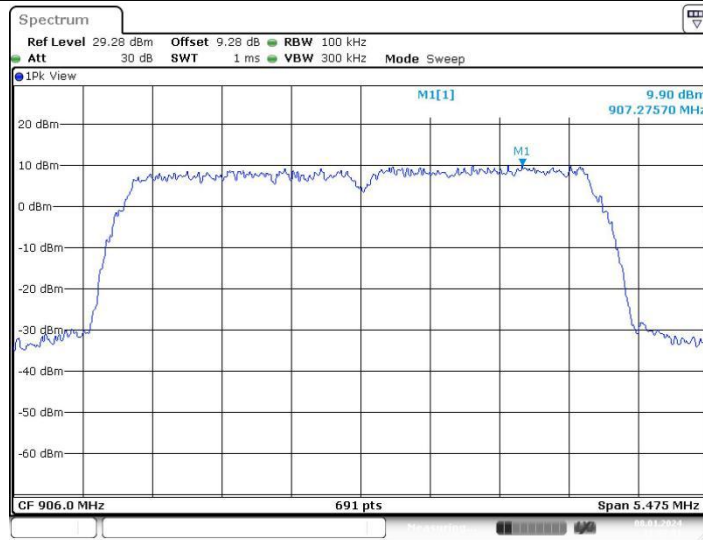

WiFi HaLow (2Mbps)_Ant1_905

WiFi HaLow (2Mbps)_Ant1_917

WiFi HaLow (2Mbps)_Ant1_925

WiFi HaLow (4Mbps)_Ant1_906

WiFi HaLow (4Mbps)_Ant1_918

WiFi HaLow (4Mbps)_Ant1_922

WiFi HaLow (8Mbps)_Ant1_908

WiFi HaLow (8Mbps)_Ant1_916

Appendix F: Band edge measurements

Test Result

TestMode	Antenna	Channel	Frequency[MHz]	RefLevel[dBm]	Result[dBm]	Limit[dBm]	Verdict
WiFi HaLow (1Mbps)	Ant1	Low	903.5	14.49	-33.08	≤-5.51	PASS
		High	926.5	14.27	-31.56	≤-5.73	PASS
WiFi HaLow (2Mbps)	Ant1	Low	905	11.81	-29.54	≤-8.19	PASS
		High	925	11.88	-33.53	≤-8.12	PASS
WiFi HaLow (4Mbps)	Ant1	Low	906	9.90	-34.69	≤-10.1	PASS
		High	922	9.96	-38.92	≤-10.04	PASS
WiFi HaLow (8Mbps)	Ant1	Low	908	8.18	-36.51	≤-11.82	PASS
		High	916	7.32	-43.13	≤-12.68	PASS

Test Graphs

WiFi HaLow (2Mbps)_Ant1_High_925

WiFi HaLow (4Mbps)_Ant1_Low_906

WiFi HaLow (4Mbps)_Ant1_High_922

WiFi HaLow (8Mbps)_Ant1_Low_908

WiFi HaLow (8Mbps)_Ant1_High_916

Appendix G: Conducted Spurious Emission