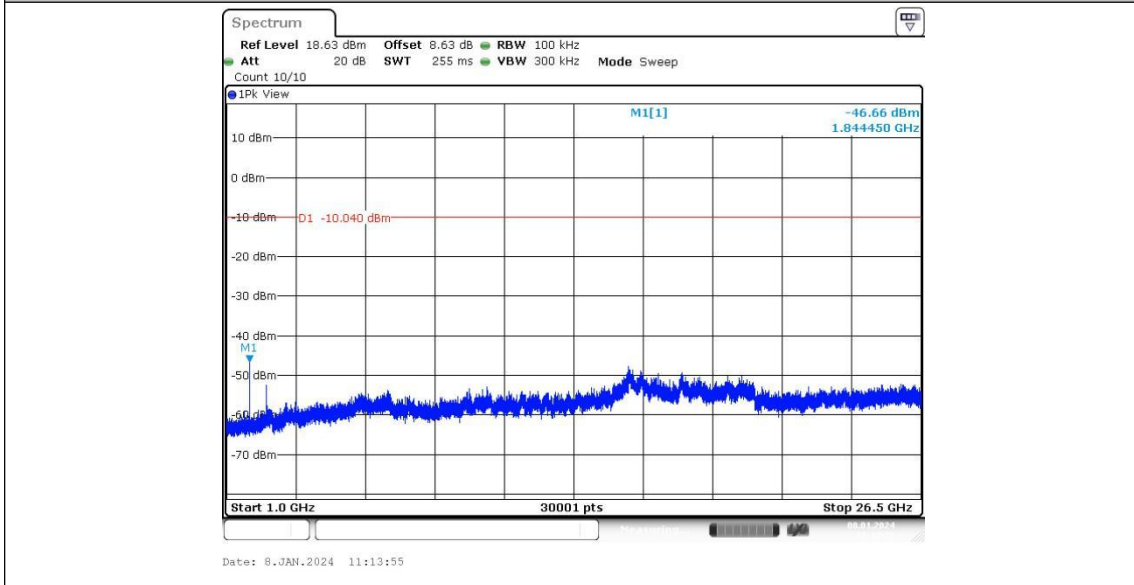

WiFi HaLow (4Mbps)_Ant1_918_30~1000

WiFi HaLow (4Mbps)_Ant1_918_1000~26500

WiFi HaLow (4Mbps)_Ant1_922_30~1000

WiFi HaLow (4Mbps)_Ant1_922_1000~26500

WiFi HaLow (8Mbps)_Ant1_908_30~1000

WiFi HaLow (8Mbps)_Ant1_908_1000~26500

WiFi HaLow (8Mbps)_Ant1_916_30~1000

Date: 8.JAN.2024 11:23:44

WiFi HaLow (8Mbps)_Ant1_916_1000~26500

Date: 8.JAN.2024 11:24:06

Appendix H: Duty Cycle

Test Result

TestMode	Antenna	Frequency[MHz]	Transmission Duration [ms]	Transmission Period [ms]	Duty Cycle [%]
WiFi HaLow (1Mbps)	Ant1	903.5	8.40	14.70	57.14
		915.5	8.40	16.52	50.85
		926.5	8.43	14.61	57.70
WiFi HaLow (2Mbps)	Ant1	905	3.99	12.84	31.07
		917	4.02	10.08	39.88
		925	3.99	11.10	35.95
WiFi HaLow (4Mbps)	Ant1	906	2.13	9.57	22.26
		918	2.13	11.16	19.09
		922	2.13	10.47	20.34
WiFi HaLow (8Mbps)	Ant1	908	1.20	9.81	12.23
		916	1.20	7.68	15.63