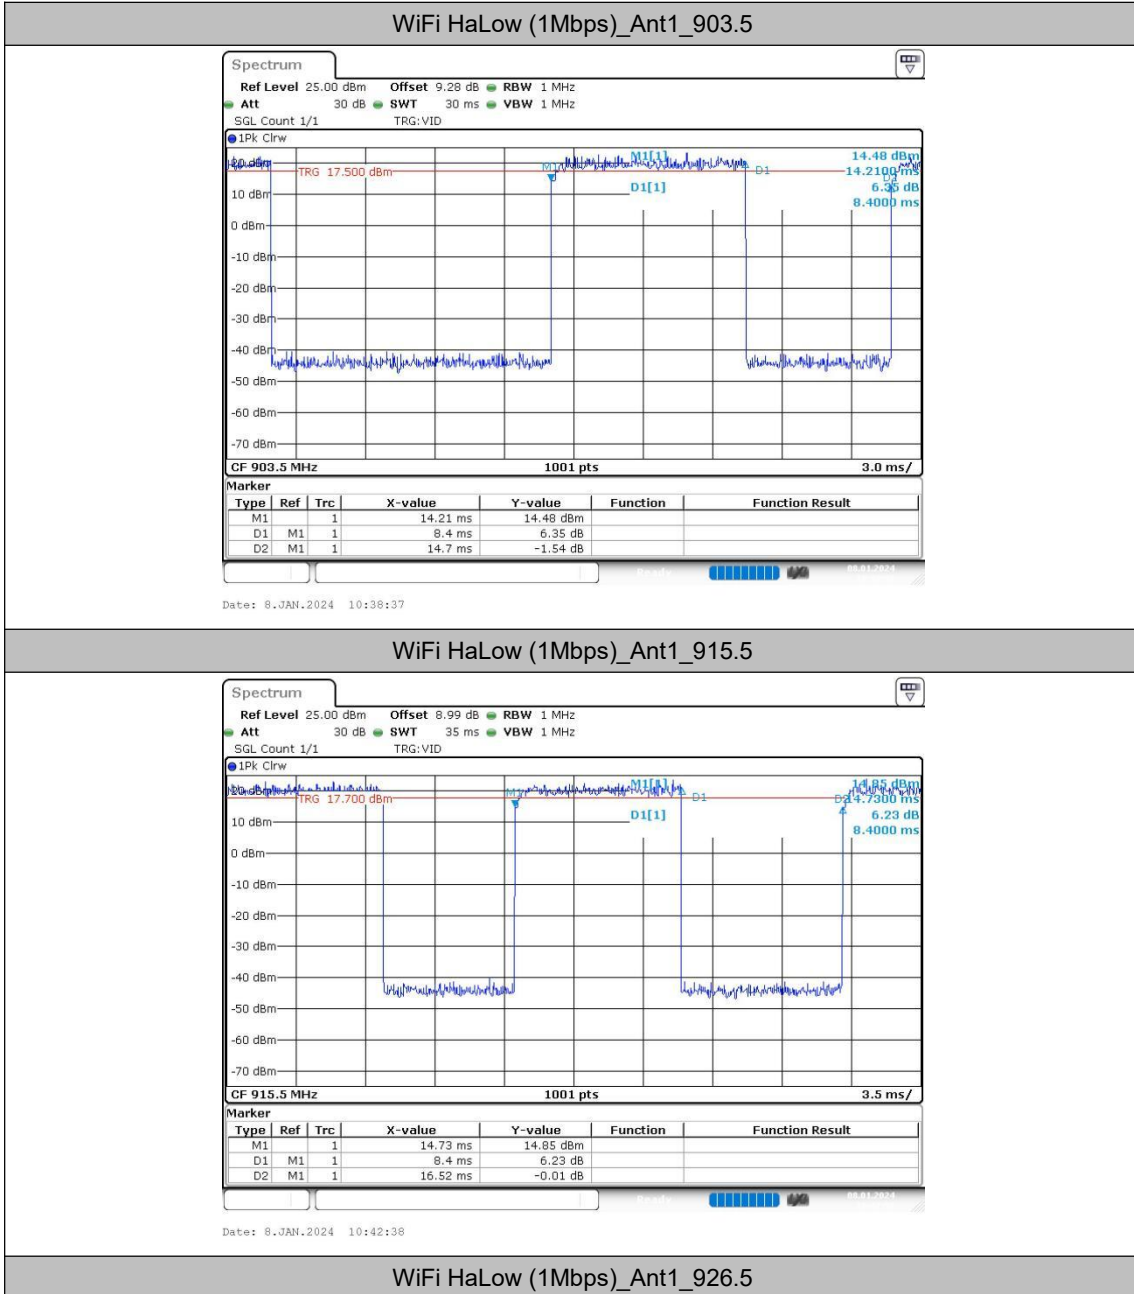

WiFi HaLow (4Mbps)_Ant1_918_30~1000

WiFi HaLow (4Mbps)_Ant1_918_1000~26500

WiFi HaLow (4Mbps)_Ant1_922_30~1000

WiFi HaLow (4Mbps)_Ant1_922_1000~26500

WiFi HaLow (8Mbps)_Ant1_908_30~1000

WiFi HaLow (8Mbps)_Ant1_908_1000~26500

WiFi HaLow (8Mbps)_Ant1_916_30~1000

Date: 8.JAN.2024 11:23:44

WiFi HaLow (8Mbps)_Ant1_916_1000~26500

Date: 8.JAN.2024 11:24:06

Appendix H: Duty Cycle

Test Result

TestMode	Antenna	Frequency[MHz]	Transmission Duration [ms]	Transmission Period [ms]	Duty Cycle [%]
WiFi HaLow (1Mbps)	Ant1	903.5	8.40	14.70	57.14
		915.5	8.40	16.52	50.85
		926.5	8.43	14.61	57.70
WiFi HaLow (2Mbps)	Ant1	905	3.99	12.84	31.07
		917	4.02	10.08	39.88
		925	3.99	11.10	35.95
WiFi HaLow (4Mbps)	Ant1	906	2.13	9.57	22.26
		918	2.13	11.16	19.09
		922	2.13	10.47	20.34
WiFi HaLow (8Mbps)	Ant1	908	1.20	9.81	12.23
		916	1.20	7.68	15.63

Test Graphs

Date: 8.JAN.2024 10:44:54

WiFi HaLow (2Mbps)_Ant1_905

Date: 8.JAN.2024 10:53:25

WiFi HaLow (2Mbps)_Ant1_917

Date: 8.JAN.2024 10:56:27

WiFi HaLow (2Mbps)_Ant1_925

Date: 8.JAN.2024 10:58:35