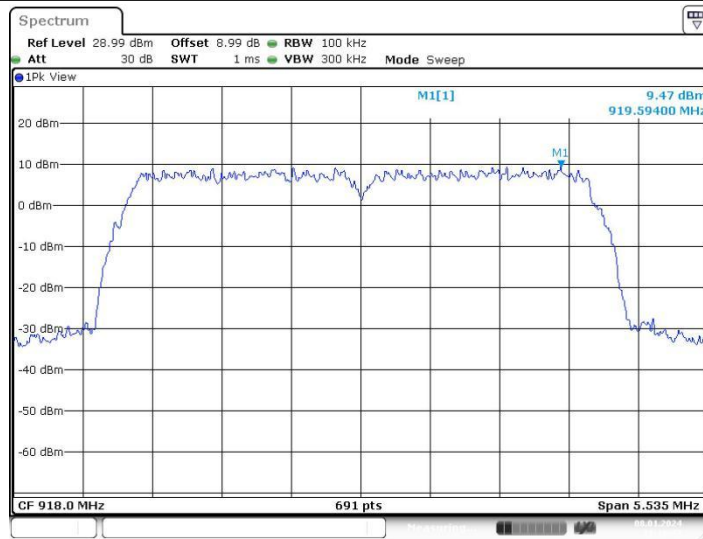

WiFi HaLow (2Mbps)_Ant1_905

WiFi HaLow (2Mbps)_Ant1_917

WiFi HaLow (2Mbps)_Ant1_925

WiFi HaLow (4Mbps)_Ant1_906

WiFi HaLow (4Mbps)_Ant1_918

WiFi HaLow (4Mbps)_Ant1_922

WiFi HaLow (8Mbps)_Ant1_908

WiFi HaLow (8Mbps)_Ant1_916

Appendix F: Band edge measurements

Test Result

TestMode	Antenna	Channel	Frequency[MHz]	RefLevel[dBm]	Result[dBm]	Limit[dBm]	Verdict
WiFi HaLow (1Mbps)	Ant1	Low	903.5	14.49	-33.08	≤-5.51	PASS
		High	926.5	14.27	-31.56	≤-5.73	PASS
WiFi HaLow (2Mbps)	Ant1	Low	905	11.81	-29.54	≤-8.19	PASS
		High	925	11.88	-33.53	≤-8.12	PASS
WiFi HaLow (4Mbps)	Ant1	Low	906	9.90	-34.69	≤-10.1	PASS
		High	922	9.96	-38.92	≤-10.04	PASS
WiFi HaLow (8Mbps)	Ant1	Low	908	8.18	-36.51	≤-11.82	PASS
		High	916	7.32	-43.13	≤-12.68	PASS

Test Graphs

WiFi HaLow (2Mbps)_Ant1_High_925

WiFi HaLow (4Mbps)_Ant1_Low_906

WiFi HaLow (4Mbps)_Ant1_High_922

WiFi HaLow (8Mbps)_Ant1_Low_908

WiFi HaLow (8Mbps)_Ant1_High_916

Appendix G: Conducted Spurious Emission