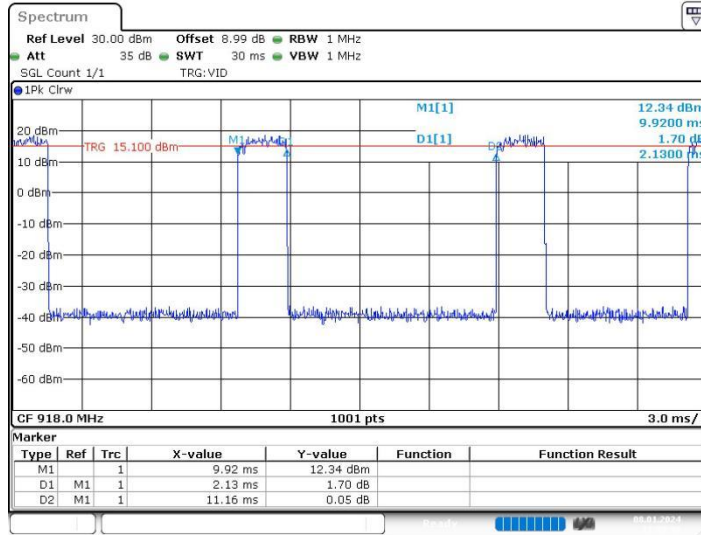

Test Graphs

Date: 8.JAN.2024 10:44:54

WiFi HaLow (2Mbps)_Ant1_905

Date: 8.JAN.2024 10:53:25

WiFi HaLow (2Mbps)_Ant1_917

Date: 8.JAN.2024 10:56:27

WiFi HaLow (2Mbps)_Ant1_925

Date: 8.JAN.2024 10:58:35

WiFi HaLow (4Mbps)_Ant1_906

Date: 8.JAN.2024 11:05:46

WiFi HaLow (4Mbps)_Ant1_918

Date: 8.JAN.2024 11:09:30

WiFi HaLow (4Mbps)_Ant1_922

WiFi HaLow (8Mbps)_Ant1_908

WiFi HaLow (8Mbps)_Ant1_916