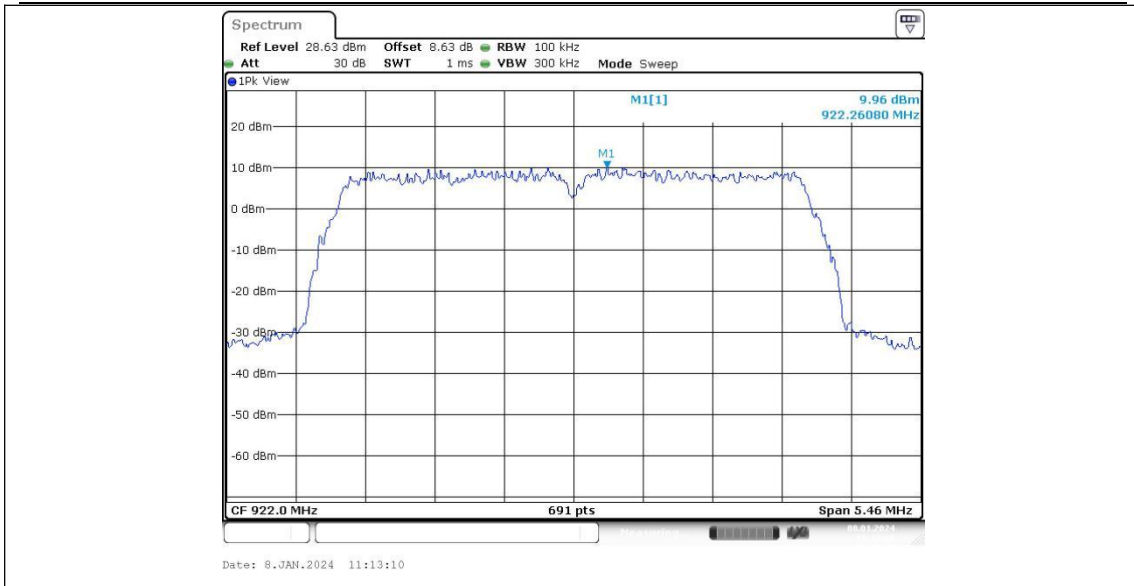

WiFi HaLow (2Mbps)_Ant1_905

WiFi HaLow (2Mbps)_Ant1_917

WiFi HaLow (2Mbps)_Ant1_925

WiFi HaLow (4Mbps)_Ant1_906

WiFi HaLow (4Mbps)_Ant1_918

WiFi HaLow (4Mbps)_Ant1_922

WiFi HaLow (8Mbps)_Ant1_908

WiFi HaLow (8Mbps)_Ant1_916

Appendix F: Band edge measurements

Test Result

TestMode	Antenna	Channel	Frequency[MHz]	RefLevel[dBm]	Result[dBm]	Limit[dBm]	Verdict
WiFi HaLow (1Mbps)	Ant1	Low	903.5	14.49	-33.08	≤-5.51	PASS
		High	926.5	14.27	-31.56	≤-5.73	PASS
WiFi HaLow (2Mbps)	Ant1	Low	905	11.81	-29.54	≤-8.19	PASS
		High	925	11.88	-33.53	≤-8.12	PASS
WiFi HaLow (4Mbps)	Ant1	Low	906	9.90	-34.69	≤-10.1	PASS
		High	922	9.96	-38.92	≤-10.04	PASS
WiFi HaLow (8Mbps)	Ant1	Low	908	8.18	-36.51	≤-11.82	PASS
		High	916	7.32	-43.13	≤-12.68	PASS

Test Graphs

WiFi HaLow (2Mbps)_Ant1_High_925

WiFi HaLow (4Mbps)_Ant1_Low_906

WiFi HaLow (4Mbps)_Ant1_High_922

WiFi HaLow (8Mbps)_Ant1_Low_908

WiFi HaLow (8Mbps)_Ant1_High_916

Appendix G: Conducted Spurious Emission