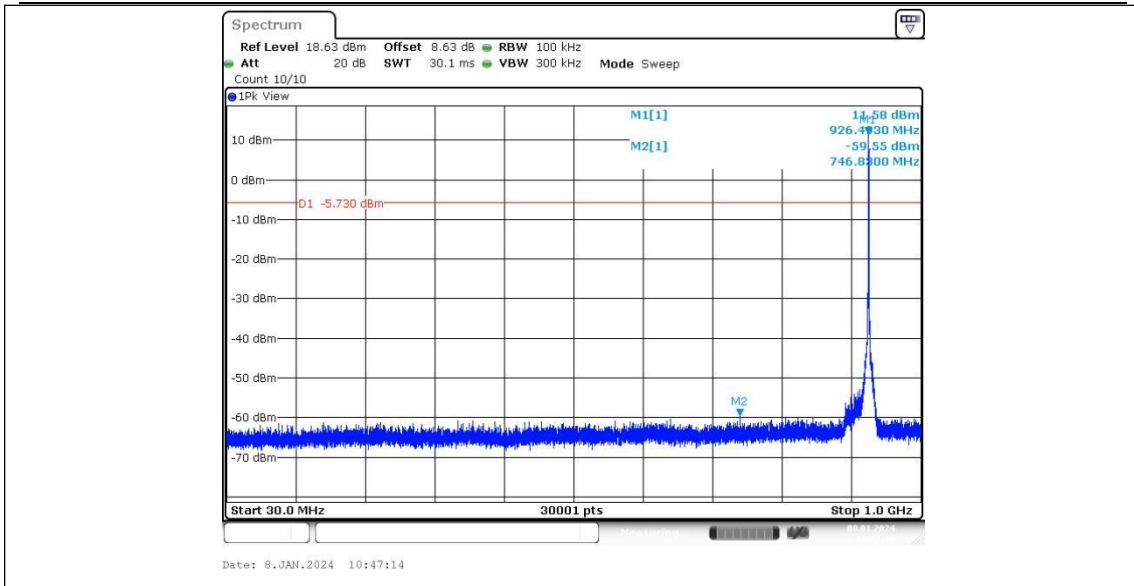

Test Graphs

WiFi HaLow (1Mbps)_Ant1_915.5_1000~26500

WiFi HaLow (1Mbps)_Ant1_926.5_30~1000

WiFi HaLow (1Mbps)_Ant1_926.5_1000~26500

WiFi HaLow (2Mbps)_Ant1_905_30~1000

WiFi HaLow (2Mbps)_Ant1_905_1000~26500

WiFi HaLow (2Mbps)_Ant1_917_30~1000

WiFi HaLow (2Mbps)_Ant1_917_1000~26500

WiFi HaLow (2Mbps)_Ant1_925_30~1000

WiFi HaLow (2Mbps)_Ant1_925_1000~26500

WiFi HaLow (4Mbps)_Ant1_906_30~1000

WiFi HaLow (4Mbps)_Ant1_906_1000~26500