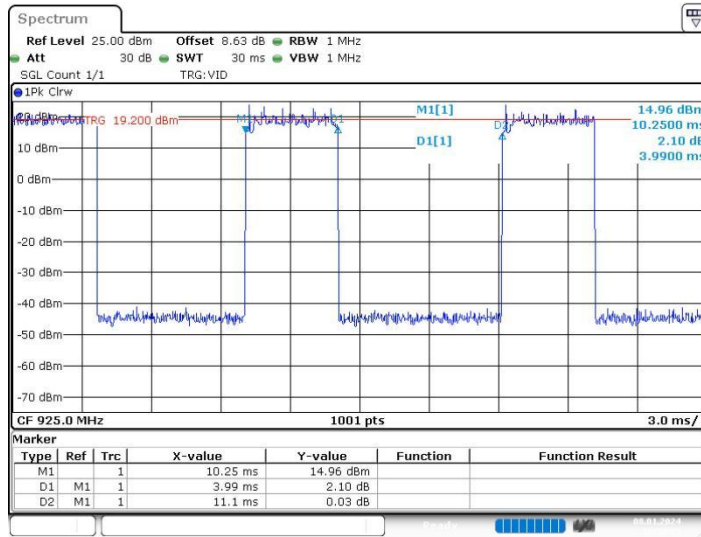

Test Graphs

Date: 8.JAN.2024 10:44:54

WiFi HaLow (2Mbps)_Ant1_905

Date: 8.JAN.2024 10:53:25

WiFi HaLow (2Mbps)_Ant1_917

Date: 8.JAN.2024 10:56:27

WiFi HaLow (2Mbps)_Ant1_925

Date: 8.JAN.2024 10:58:35

WiFi HaLow (4Mbps)_Ant1_906

Date: 8.JAN.2024 11:05:46

WiFi HaLow (4Mbps)_Ant1_918

Date: 8.JAN.2024 11:09:30

WiFi HaLow (4Mbps)_Ant1_922

WiFi HaLow (8Mbps)_Ant1_908

WiFi HaLow (8Mbps)_Ant1_916