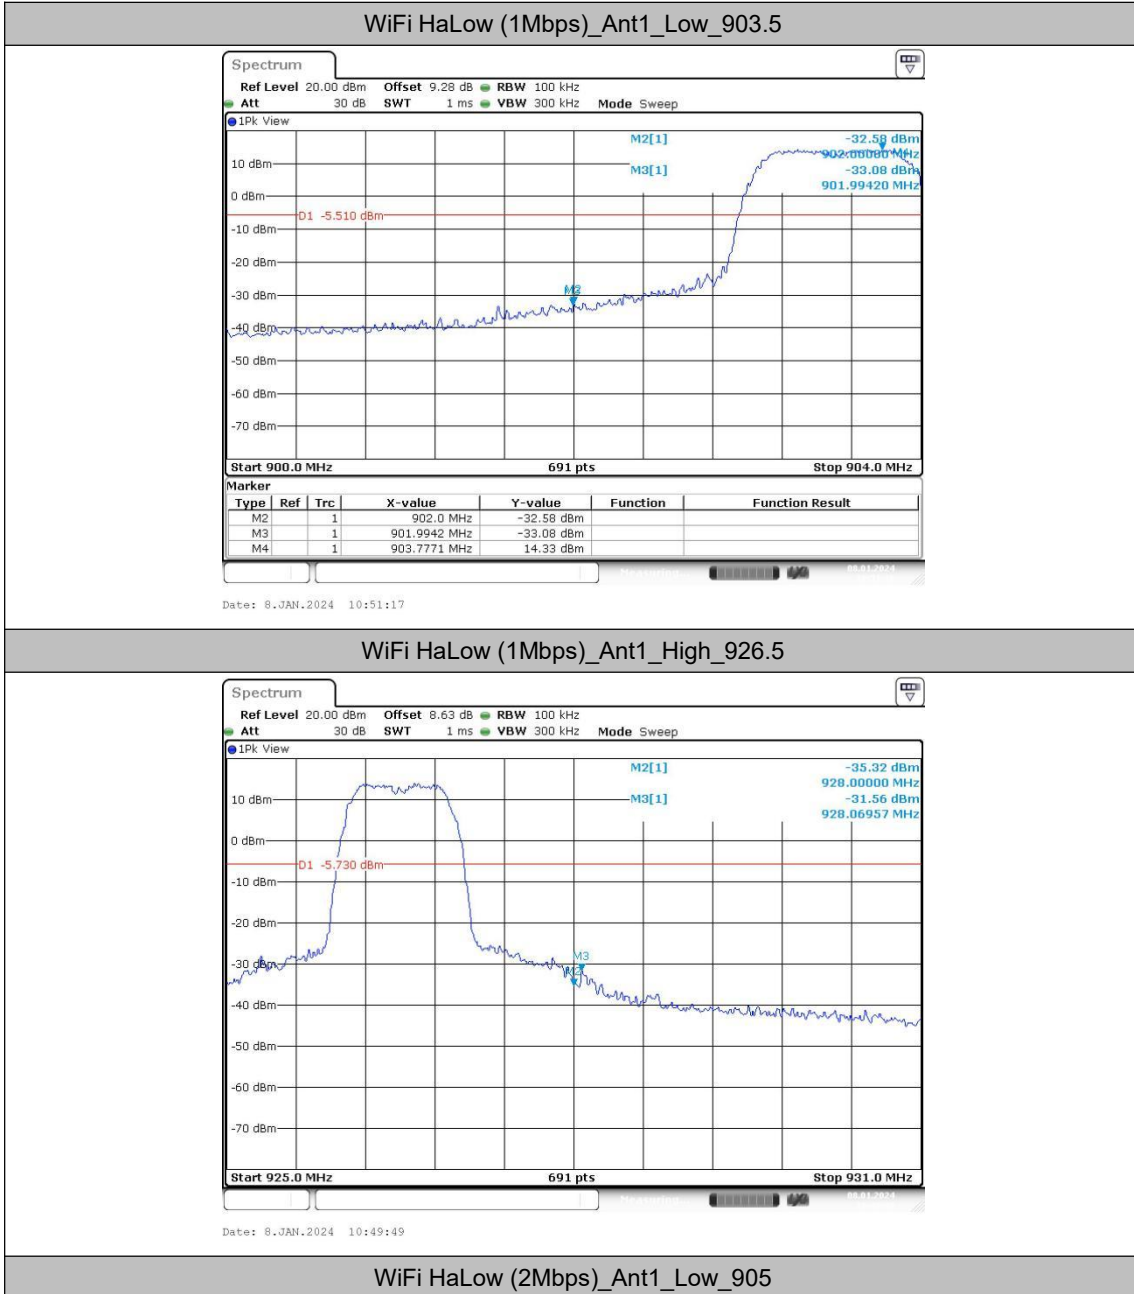

WiFi HaLow (2Mbps)_Ant1_905

WiFi HaLow (2Mbps)_Ant1_917

WiFi HaLow (2Mbps)_Ant1_925

WiFi HaLow (4Mbps)_Ant1_906

WiFi HaLow (4Mbps)_Ant1_918

WiFi HaLow (4Mbps)_Ant1_922

WiFi HaLow (8Mbps)_Ant1_908

WiFi HaLow (8Mbps)_Ant1_916

Appendix F: Band edge measurements

Test Result

TestMode	Antenna	Channel	Frequency[MHz]	RefLevel[dBm]	Result[dBm]	Limit[dBm]	Verdict
WiFi HaLow (1Mbps)	Ant1	Low	903.5	14.49	-33.08	≤-5.51	PASS
		High	926.5	14.27	-31.56	≤-5.73	PASS
WiFi HaLow (2Mbps)	Ant1	Low	905	11.81	-29.54	≤-8.19	PASS
		High	925	11.88	-33.53	≤-8.12	PASS
WiFi HaLow (4Mbps)	Ant1	Low	906	9.90	-34.69	≤-10.1	PASS
		High	922	9.96	-38.92	≤-10.04	PASS
WiFi HaLow (8Mbps)	Ant1	Low	908	8.18	-36.51	≤-11.82	PASS
		High	916	7.32	-43.13	≤-12.68	PASS

Test Graphs

WiFi HaLow (2Mbps)_Ant1_High_925

WiFi HaLow (4Mbps)_Ant1_Low_906

WiFi HaLow (4Mbps)_Ant1_High_922

WiFi HaLow (8Mbps)_Ant1_Low_908

WiFi HaLow (8Mbps)_Ant1_High_916

Appendix G: Conducted Spurious Emission