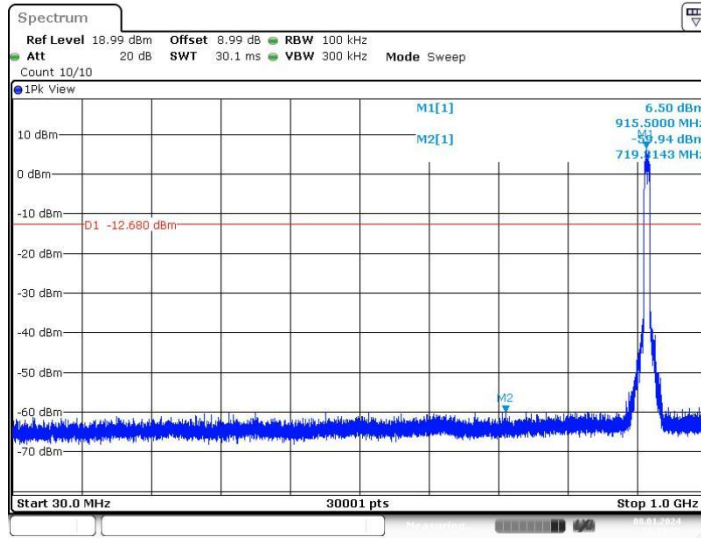

WiFi HaLow (4Mbps)_Ant1_918_30~1000

WiFi HaLow (4Mbps)_Ant1_918_1000~26500

WiFi HaLow (4Mbps)_Ant1_922_30~1000

WiFi HaLow (4Mbps)_Ant1_922_1000~26500

WiFi HaLow (8Mbps)_Ant1_908_30~1000

WiFi HaLow (8Mbps)_Ant1_908_1000~26500

WiFi HaLow (8Mbps)_Ant1_916_30~1000

Date: 8.JAN.2024 11:23:44

WiFi HaLow (8Mbps)_Ant1_916_1000~26500

Date: 8.JAN.2024 11:24:06

Appendix H: Duty Cycle

Test Result

TestMode	Antenna	Frequency[MHz]	Transmission Duration [ms]	Transmission Period [ms]	Duty Cycle [%]
WiFi HaLow (1Mbps)	Ant1	903.5	8.40	14.70	57.14
		915.5	8.40	16.52	50.85
		926.5	8.43	14.61	57.70
WiFi HaLow (2Mbps)	Ant1	905	3.99	12.84	31.07
		917	4.02	10.08	39.88
		925	3.99	11.10	35.95
WiFi HaLow (4Mbps)	Ant1	906	2.13	9.57	22.26
		918	2.13	11.16	19.09
		922	2.13	10.47	20.34
WiFi HaLow (8Mbps)	Ant1	908	1.20	9.81	12.23
		916	1.20	7.68	15.63