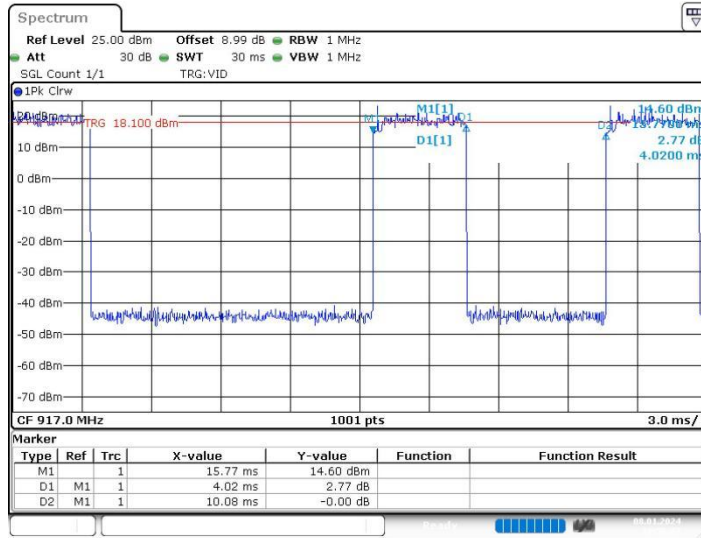

Test Graphs

Date: 8.JAN.2024 10:44:54

WiFi HaLow (2Mbps)_Ant1_905

Date: 8.JAN.2024 10:53:25

WiFi HaLow (2Mbps)_Ant1_917

Date: 8.JAN.2024 10:56:27

WiFi HaLow (2Mbps)_Ant1_925

Date: 8.JAN.2024 10:58:35

WiFi HaLow (4Mbps)_Ant1_906

Date: 8.JAN.2024 11:05:46

WiFi HaLow (4Mbps)_Ant1_918

Date: 8.JAN.2024 11:09:30

WiFi HaLow (4Mbps)_Ant1_922

WiFi HaLow (8Mbps)_Ant1_908

WiFi HaLow (8Mbps)_Ant1_916