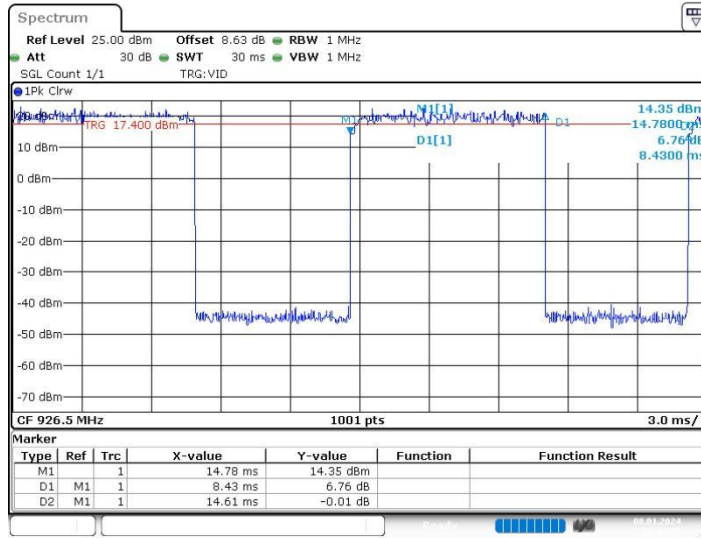

WiFi HaLow (8Mbps)_Ant1_916_30~1000

Date: 8.JAN.2024 11:23:44

WiFi HaLow (8Mbps)_Ant1_916_1000~26500

Date: 8.JAN.2024 11:24:06

Appendix H: Duty Cycle

Test Result

TestMode	Antenna	Frequency[MHz]	Transmission Duration [ms]	Transmission Period [ms]	Duty Cycle [%]
WiFi HaLow (1Mbps)	Ant1	903.5	8.40	14.70	57.14
		915.5	8.40	16.52	50.85
		926.5	8.43	14.61	57.70
WiFi HaLow (2Mbps)	Ant1	905	3.99	12.84	31.07
		917	4.02	10.08	39.88
		925	3.99	11.10	35.95
WiFi HaLow (4Mbps)	Ant1	906	2.13	9.57	22.26
		918	2.13	11.16	19.09
		922	2.13	10.47	20.34
WiFi HaLow (8Mbps)	Ant1	908	1.20	9.81	12.23
		916	1.20	7.68	15.63

Test Graphs

Date: 8.JAN.2024 10:44:54

WiFi HaLow (2Mbps)_Ant1_905

Date: 8.JAN.2024 10:53:25

WiFi HaLow (2Mbps)_Ant1_917

Date: 8.JAN.2024 10:56:27

WiFi HaLow (2Mbps)_Ant1_925

Date: 8.JAN.2024 10:58:35