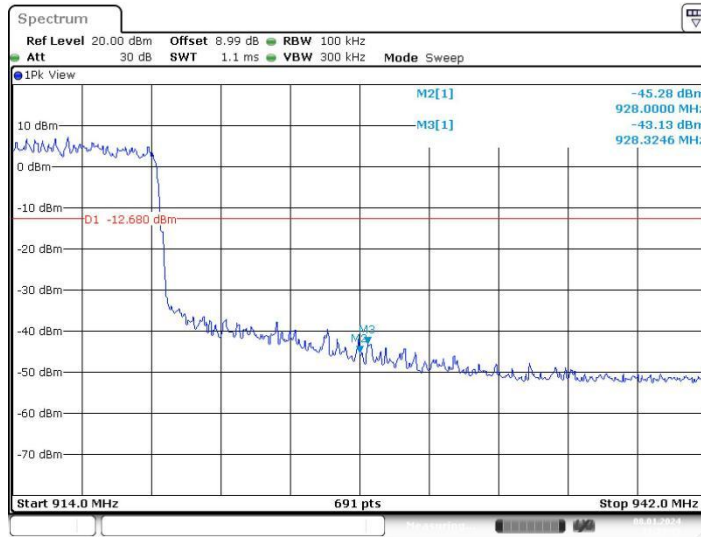

Appendix F: Band edge measurements

Test Result

TestMode	Antenna	Channel	Frequency[MHz]	RefLevel[dBm]	Result[dBm]	Limit[dBm]	Verdict
WiFi HaLow (1Mbps)	Ant1	Low	903.5	14.49	-33.08	≤-5.51	PASS
		High	926.5	14.27	-31.56	≤-5.73	PASS
WiFi HaLow (2Mbps)	Ant1	Low	905	11.81	-29.54	≤-8.19	PASS
		High	925	11.88	-33.53	≤-8.12	PASS
WiFi HaLow (4Mbps)	Ant1	Low	906	9.90	-34.69	≤-10.1	PASS
		High	922	9.96	-38.92	≤-10.04	PASS
WiFi HaLow (8Mbps)	Ant1	Low	908	8.18	-36.51	≤-11.82	PASS
		High	916	7.32	-43.13	≤-12.68	PASS

Test Graphs

WiFi HaLow (2Mbps)_Ant1_High_925

WiFi HaLow (4Mbps)_Ant1_Low_906

WiFi HaLow (4Mbps)_Ant1_High_922

WiFi HaLow (8Mbps)_Ant1_Low_908

WiFi HaLow (8Mbps)_Ant1_High_916

Appendix G: Conducted Spurious Emission

Test Result

TestMode	Antenna	Frequency[MHz]	FreqRange [Mhz]	RefLevel [dBm]	Result [dBm]	Limit [dBm]	Verdict
WiFi HaLow (1Mbps)	Ant1	903.5	30~1000	14.49	-59.53	≤-5.51	PASS
			1000~26500	14.49	-41.86	≤-5.51	PASS
		915.5	30~1000	14.75	-59.86	≤-5.25	PASS
			1000~26500	14.75	-43.67	≤-5.25	PASS
		926.5	30~1000	14.27	-59.55	≤-5.73	PASS
			1000~26500	14.27	-43.77	≤-5.73	PASS
WiFi HaLow (2Mbps)	Ant1	905	30~1000	11.81	-59.22	≤-8.19	PASS
			1000~26500	11.81	-44.77	≤-8.19	PASS
		917	30~1000	11.60	-59.55	≤-8.4	PASS
			1000~26500	11.60	-45.25	≤-8.4	PASS
		925	30~1000	11.88	-59.99	≤-8.12	PASS
			1000~26500	11.88	-46.58	≤-8.12	PASS
WiFi HaLow (4Mbps)	Ant1	906	30~1000	9.90	-59.28	≤-10.1	PASS
			1000~26500	9.90	-46.23	≤-10.1	PASS
		918	30~1000	9.47	-58.6	≤-10.53	PASS
			1000~26500	9.47	-47.85	≤-10.53	PASS
		922	30~1000	9.96	-58.75	≤-10.04	PASS
			1000~26500	9.96	-46.66	≤-10.04	PASS
WiFi HaLow (8Mbps)	Ant1	908	30~1000	8.18	-58.94	≤-11.82	PASS
			1000~26500	8.18	-47.24	≤-11.82	PASS
		916	30~1000	7.32	-59.94	≤-12.68	PASS
			1000~26500	7.32	-45.82	≤-12.68	PASS