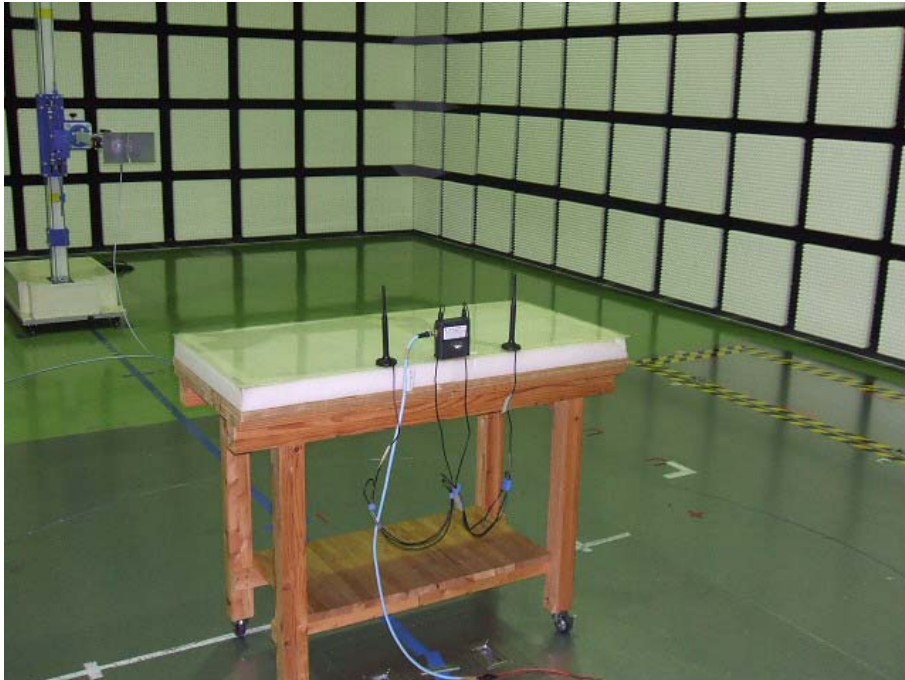

APPENDIX 1: Photographs of test setup

Radiated Spurious Emission

Photo 1

Photo 2

Worst Case Position (Horizontal: Y-axis/ Vertical:X-axis)

Antenna: WD30-AT002

X-axis

Y-axis