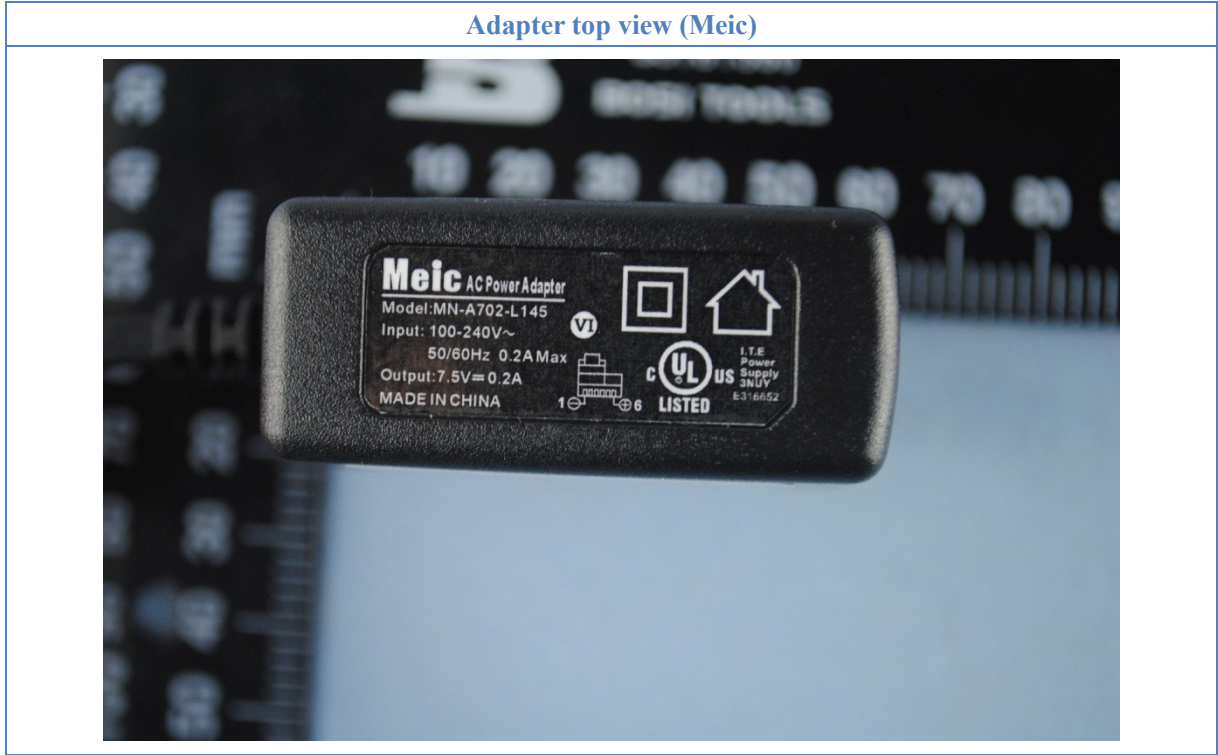

External Photos VLJIT6-TX-HS

PP EUT top view

EUT bottom view

External Photos VLJIT6-TX-HS

Adapter base top view

Adapter base bottom view

External Photos VLJIT6-TX-HS
Adapter top view (Meic)

Adapter side view

External Photos VLJIT6-TX-HS
Adapter top view (Information)

Adapter side view