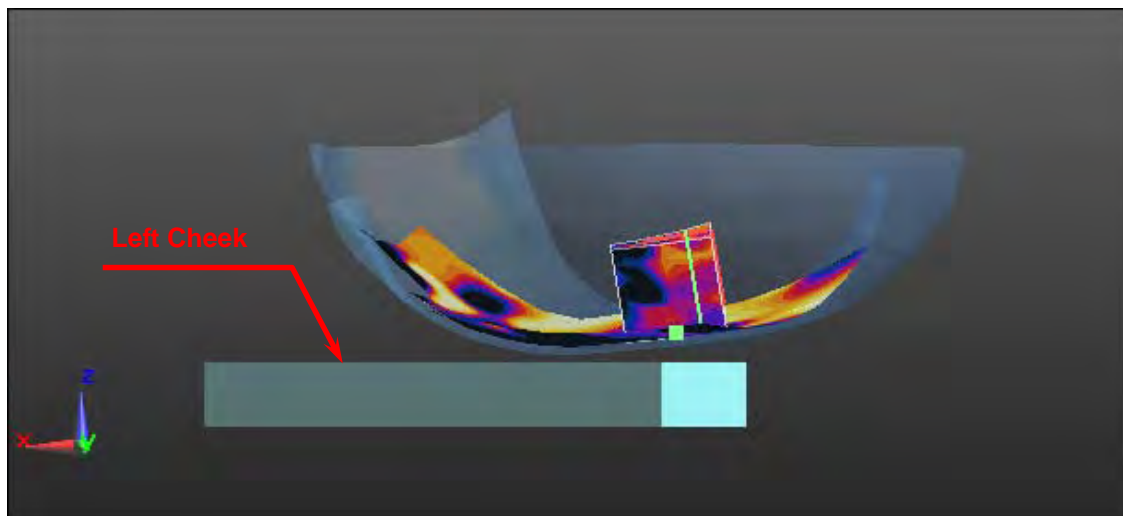

SAR Test Setup Photographs

EUT Side Definition			
Item	Side		
1	EUT Top side		
2	EUT Front side		
3	EUT Back side		

Phantom Position : Right Cheek	EUT side : N/A
Spacing to phantom : 0 mm	Accessory : N/A

Phantom Position : Right Tilted	EUT side : N/A
Spacing to phantom : 0 mm	Accessory : N/A

Phantom Position : Left Cheek	EUT side : N/A
Spacing to phantom : 0 mm	Accessory : N/A

Phantom Position : Left Tilted	EUT side : N/A
Spacing to phantom : 0 mm	Accessory : N/A