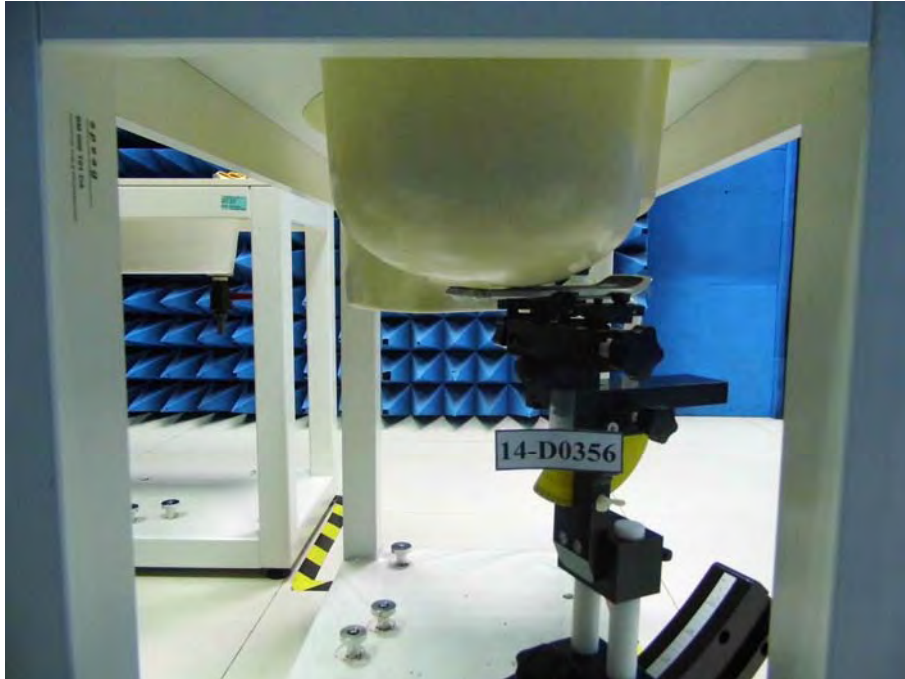

SAR Test Setup Photographs

EUT Side Definition			
Item	Side		
1	EUT Top side		
2	EUT Front side		
3	EUT Back side		

Phantom Position : Right Cheek	EUT side : N/A
Spacing to phantom : 0 mm	Accessory : N/A

Phantom Position : Right Tilted	EUT side : N/A
Spacing to phantom : 0 mm	Accessory : N/A

Phantom Position : Left Cheek	EUT side : N/A
Spacing to phantom : 0 mm	Accessory : N/A

Phantom Position : Left Tilted	EUT side : N/A
Spacing to phantom : 0 mm	Accessory : N/A