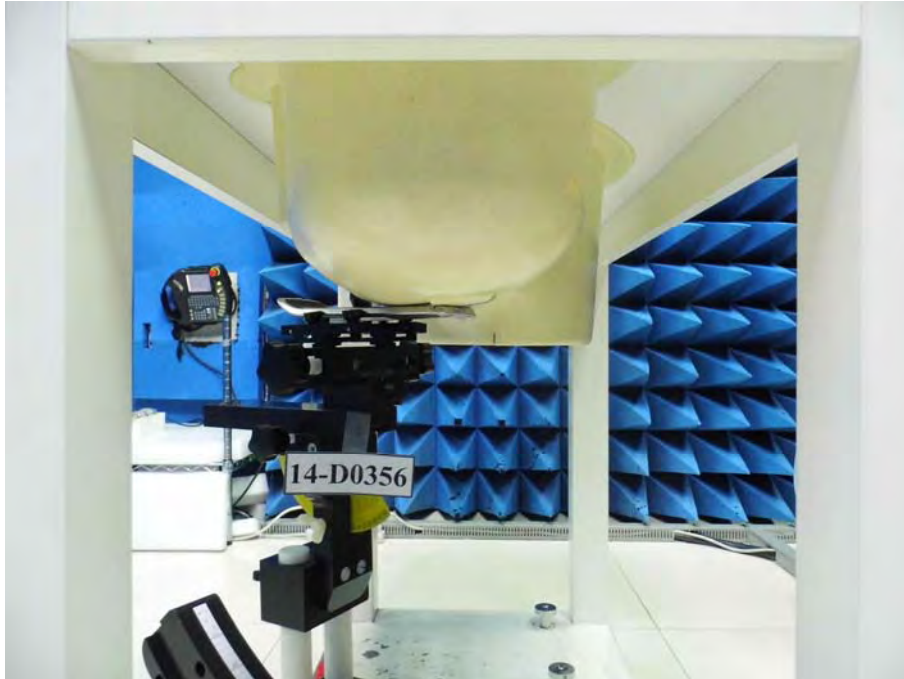

SAR Test Setup Photographs

EUT Side Definition			
Item	Side		
1	EUT Top side		
2	EUT Front side		
3	EUT Back side		

Phantom Position : Right Cheek	EUT side : N/A
Spacing to phantom : 0 mm	Accessory : N/A

Phantom Position : Right Tilted	EUT side : N/A
Spacing to phantom : 0 mm	Accessory : N/A

Phantom Position : Left Cheek	EUT side : N/A
Spacing to phantom : 0 mm	Accessory : N/A

Phantom Position : Left Tilted	EUT side : N/A
Spacing to phantom : 0 mm	Accessory : N/A