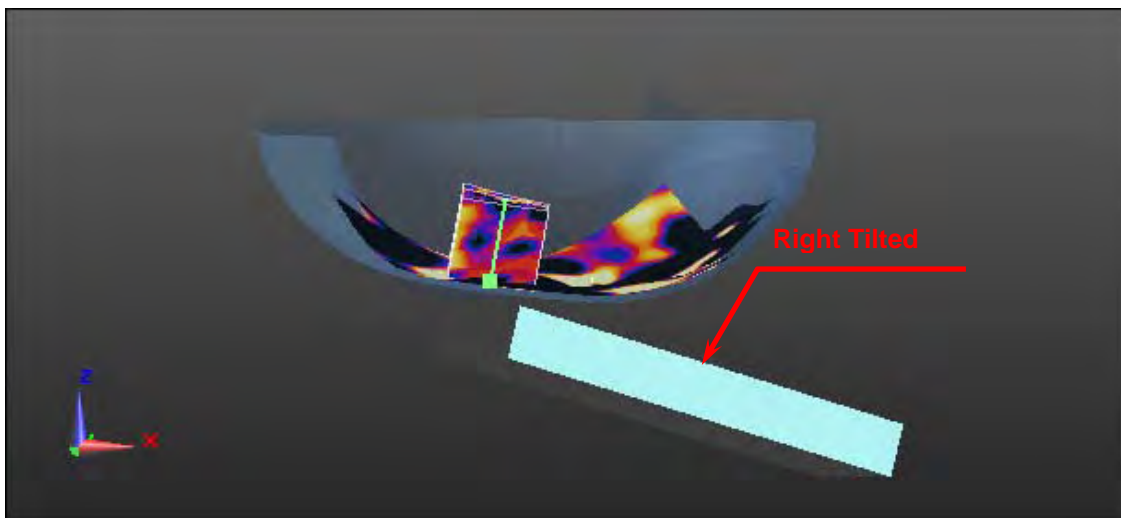

SAR Test Setup Photographs

EUT Side Definition			
Item	Side		
1	EUT Top side		
2	EUT Front side		
3	EUT Back side		

Phantom Position : Right Cheek	EUT side : N/A
Spacing to phantom : 0 mm	Accessory : N/A

Phantom Position : Right Tilted	EUT side : N/A
Spacing to phantom : 0 mm	Accessory : N/A

Phantom Position : Left Cheek	EUT side : N/A
Spacing to phantom : 0 mm	Accessory : N/A

Phantom Position : Left Tilted	EUT side : N/A
Spacing to phantom : 0 mm	Accessory : N/A