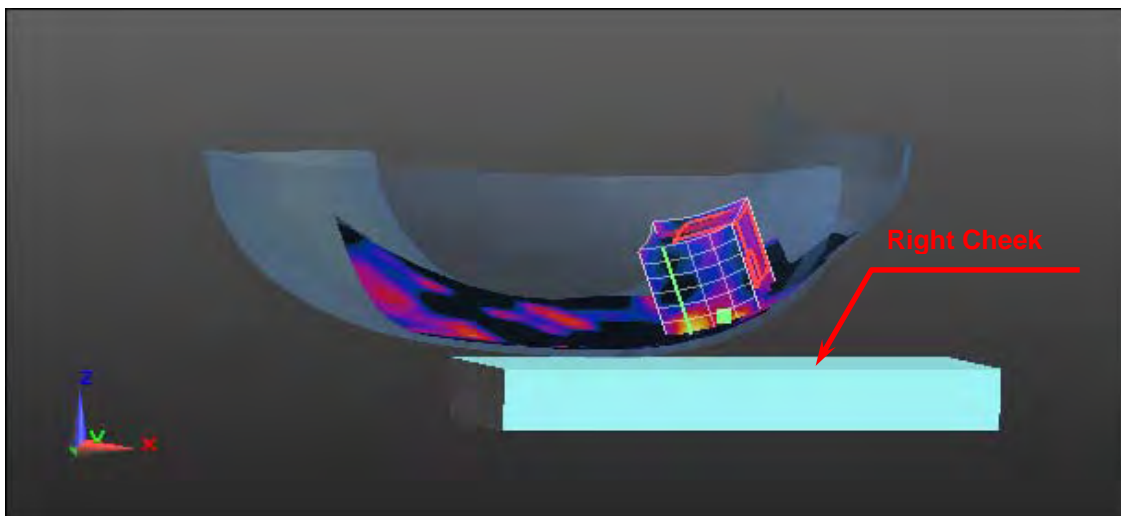

SAR Test Setup Photographs

EUT Side Definition			
Item	Side		
1	EUT Top side		
2	EUT Front side		
3	EUT Back side		

Phantom Position : Right Cheek	EUT side : N/A
Spacing to phantom : 0 mm	Accessory : N/A

Phantom Position : Right Tilted	EUT side : N/A
Spacing to phantom : 0 mm	Accessory : N/A

Phantom Position : Left Cheek	EUT side : N/A
Spacing to phantom : 0 mm	Accessory : N/A

Phantom Position : Left Tilted	EUT side : N/A
Spacing to phantom : 0 mm	Accessory : N/A