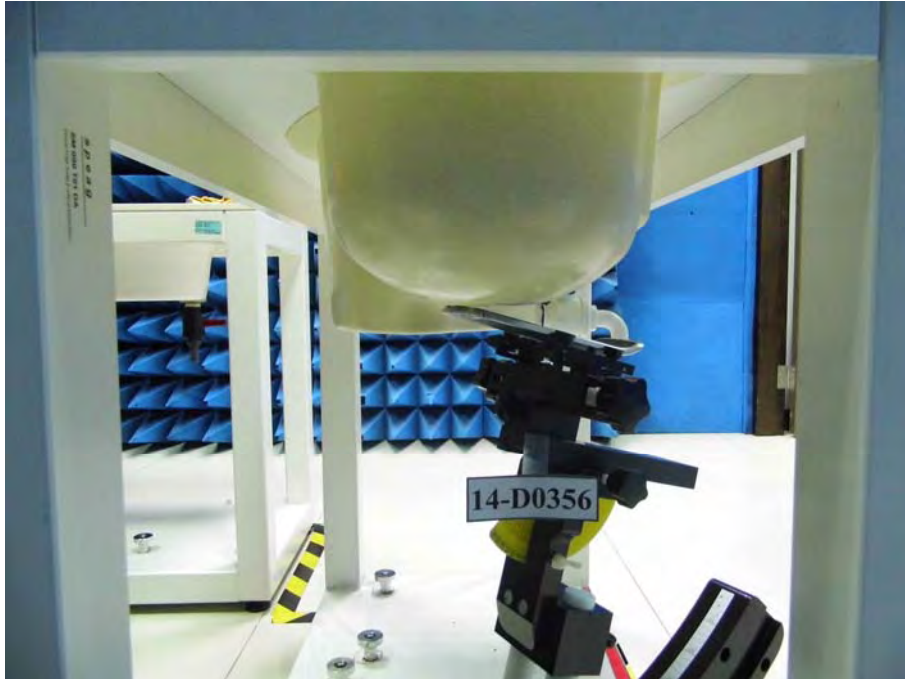

SAR Test Setup Photographs

EUT Side Definition			
Item	Side		
1	EUT Top side		
2	EUT Front side		
3	EUT Back side		

Phantom Position : Right Cheek	EUT side : N/A
Spacing to phantom : 0 mm	Accessory : N/A

Phantom Position : Right Tilted	EUT side : N/A
Spacing to phantom : 0 mm	Accessory : N/A

Phantom Position : Left Cheek	EUT side : N/A
Spacing to phantom : 0 mm	Accessory : N/A

Phantom Position : Left Tilted	EUT side : N/A
Spacing to phantom : 0 mm	Accessory : N/A