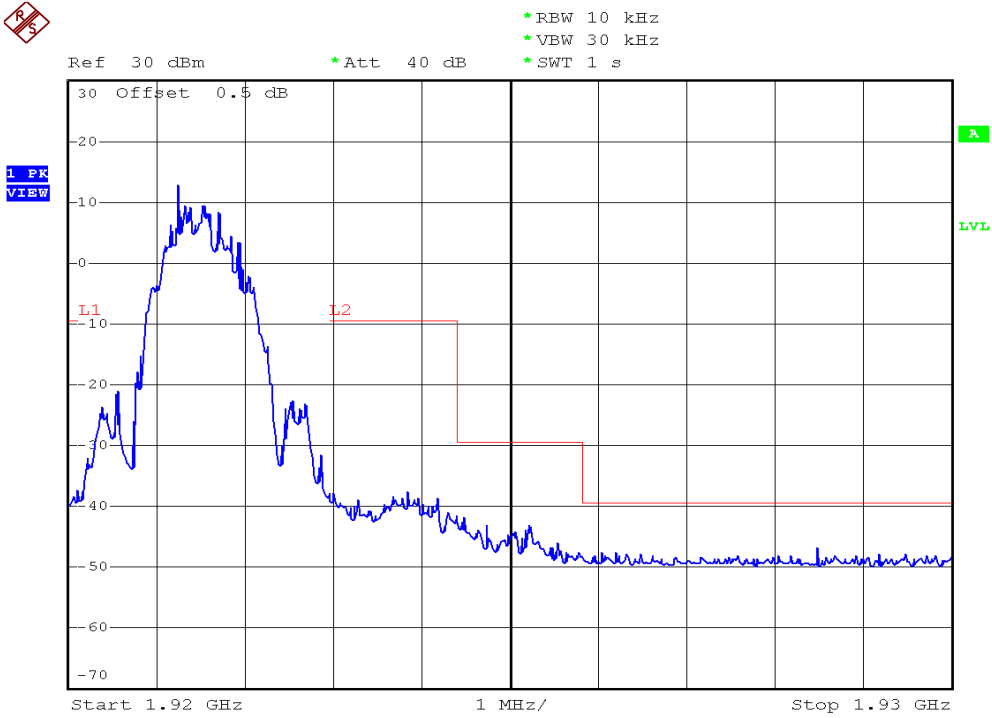

INTERTEK TESTING SERVICES

Unwanted Emission Inside The Sub-Band Plots

Plot B4C1

Plot B4D1

INTERTEK TESTING SERVICES

Unwanted Emission Inside The Sub-Band Plots

Plot B4A2

Plot B4B2

INTERTEK TESTING SERVICES

Unwanted Emission Inside The Sub-Band Plots

Plot B4C2

Plot B4D2

INTERTEK TESTING SERVICES

Unwanted Emission Inside The Sub-Band Plots

Plot H4A

Plot H4B