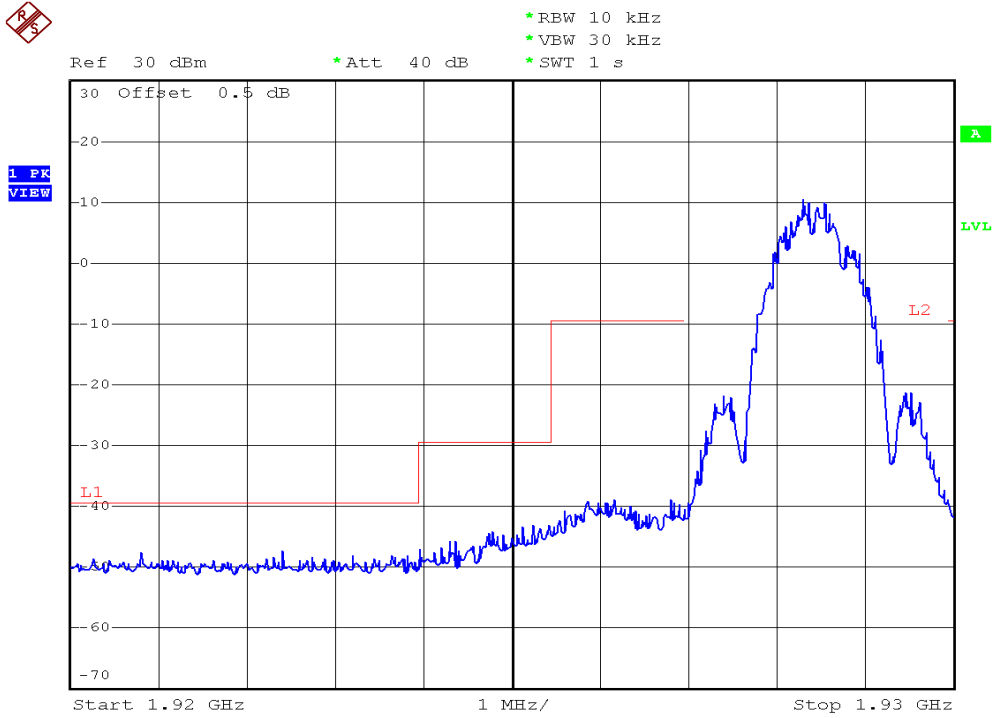

INTERTEK TESTING SERVICES

Unwanted Emission Inside The Sub-Band Plots

Plot B4C1

Plot B4D1

INTERTEK TESTING SERVICES

Unwanted Emission Inside The Sub-Band Plots

Plot B4A2

Plot B4B2

INTERTEK TESTING SERVICES

Unwanted Emission Inside The Sub-Band Plots

Plot B4C2

Plot B4D2

INTERTEK TESTING SERVICES

Unwanted Emission Inside The Sub-Band Plots

Plot H4A

Plot H4B