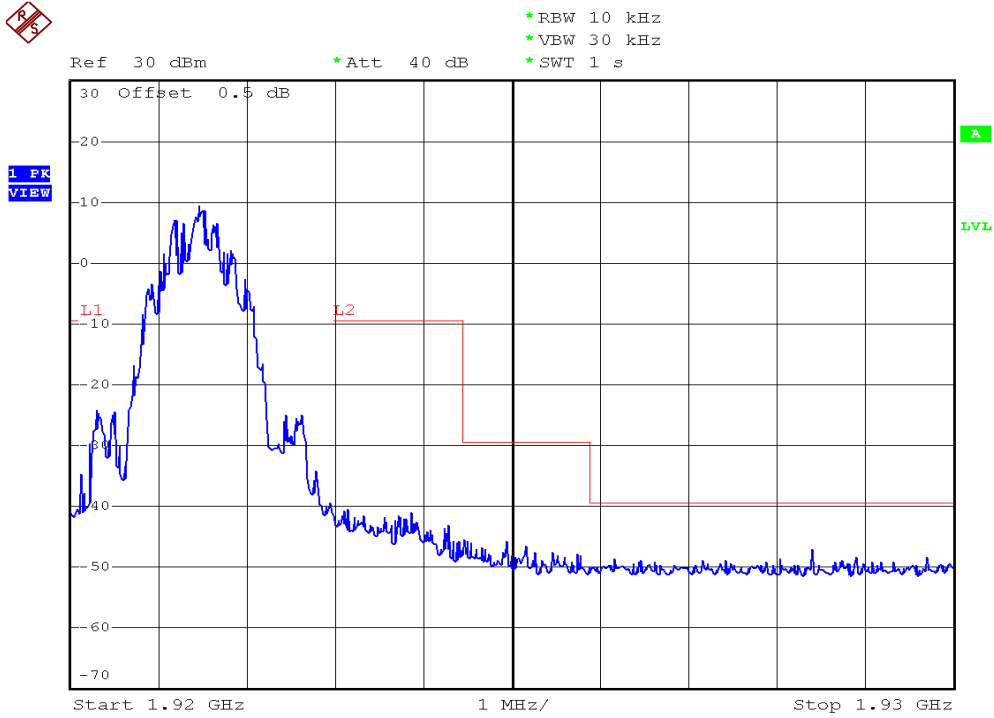

INTERTEK TESTING SERVICES

Unwanted Emission Inside The Sub-Band Plots

Plot B4C1

Plot B4D1

INTERTEK TESTING SERVICES

Unwanted Emission Inside The Sub-Band Plots

Plot B4A2

Plot B4B2

INTERTEK TESTING SERVICES

Unwanted Emission Inside The Sub-Band Plots

Plot B4C2

Plot B4D2

INTERTEK TESTING SERVICES

Unwanted Emission Inside The Sub-Band Plots

Plot H4A

Plot H4B