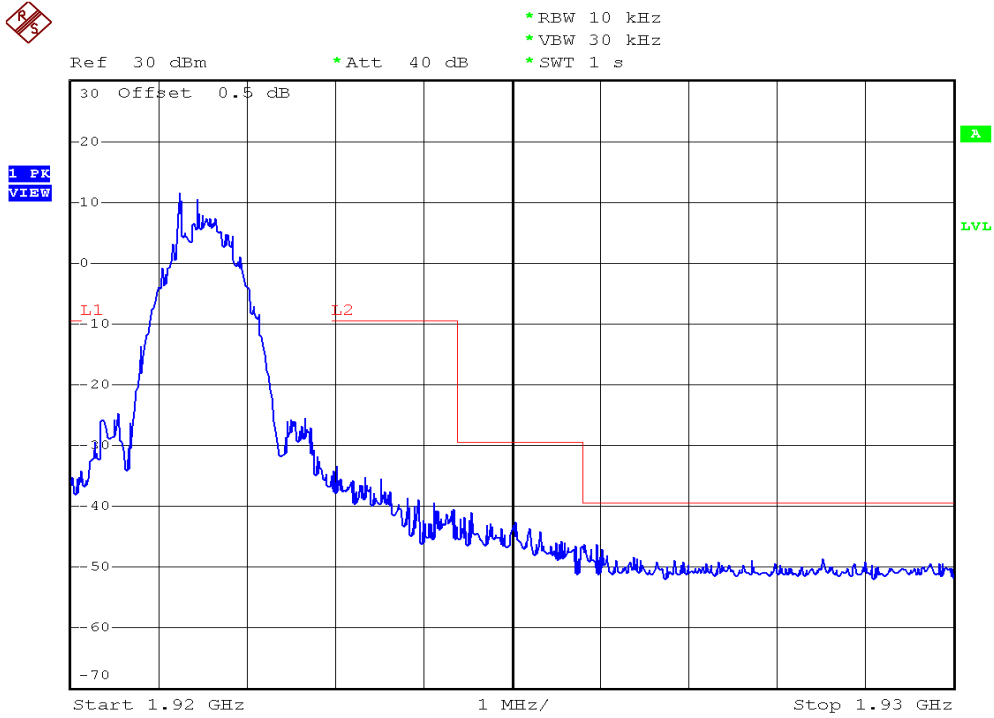

INTERTEK TESTING SERVICES

Unwanted Emission Inside The Sub-Band Plots

Plot B4C1

Plot B4D1

INTERTEK TESTING SERVICES

Unwanted Emission Inside The Sub-Band Plots

Plot B4A2

Plot B4B2

INTERTEK TESTING SERVICES

Unwanted Emission Inside The Sub-Band Plots

Plot B4C2

Plot B4D2

INTERTEK TESTING SERVICES

Unwanted Emission Inside The Sub-Band Plots

Plot H4A

Plot H4B