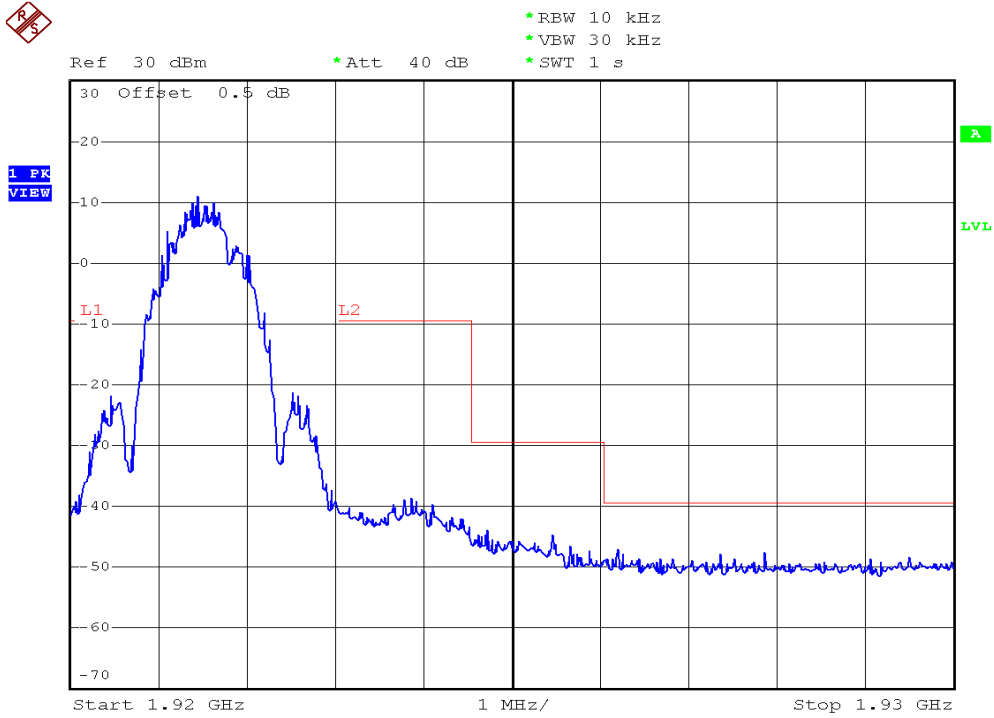

INTERTEK TESTING SERVICES

Unwanted Emission Inside The Sub-Band Plots

Plot B4C1

Plot B4D1

INTERTEK TESTING SERVICES

Unwanted Emission Inside The Sub-Band Plots

Plot B4A2

Plot B4B2

INTERTEK TESTING SERVICES

Unwanted Emission Inside The Sub-Band Plots

Plot B4C2

Plot B4D2

INTERTEK TESTING SERVICES

Unwanted Emission Inside The Sub-Band Plots

Plot H4A

Plot H4B