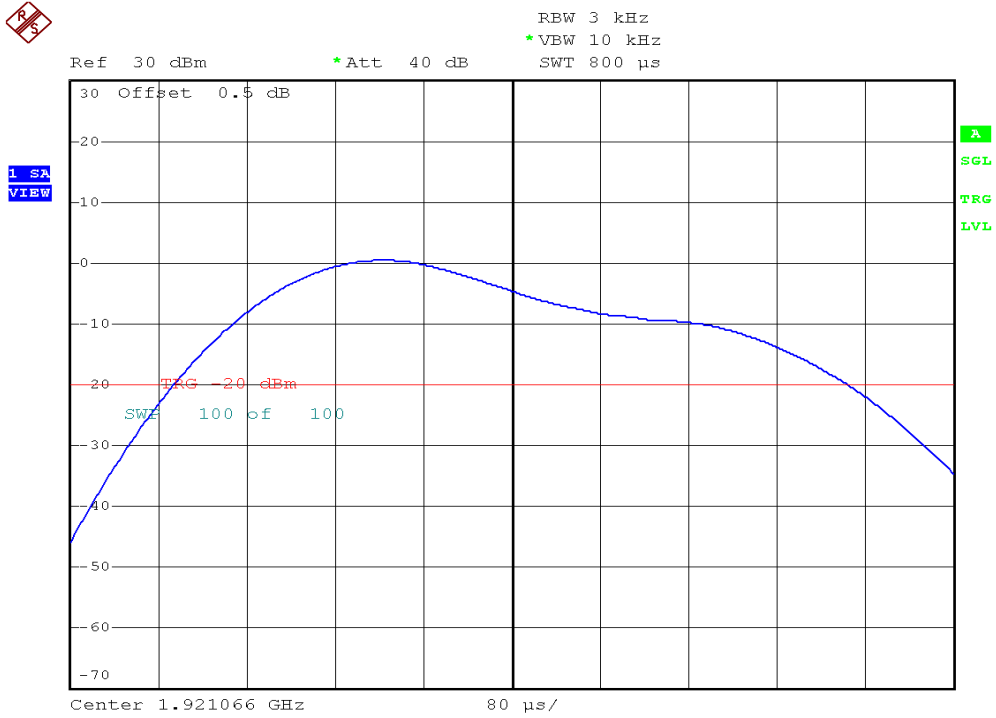

INTERTEK TESTING SERVICES

Power Spectral Density Plots

Plot B3A