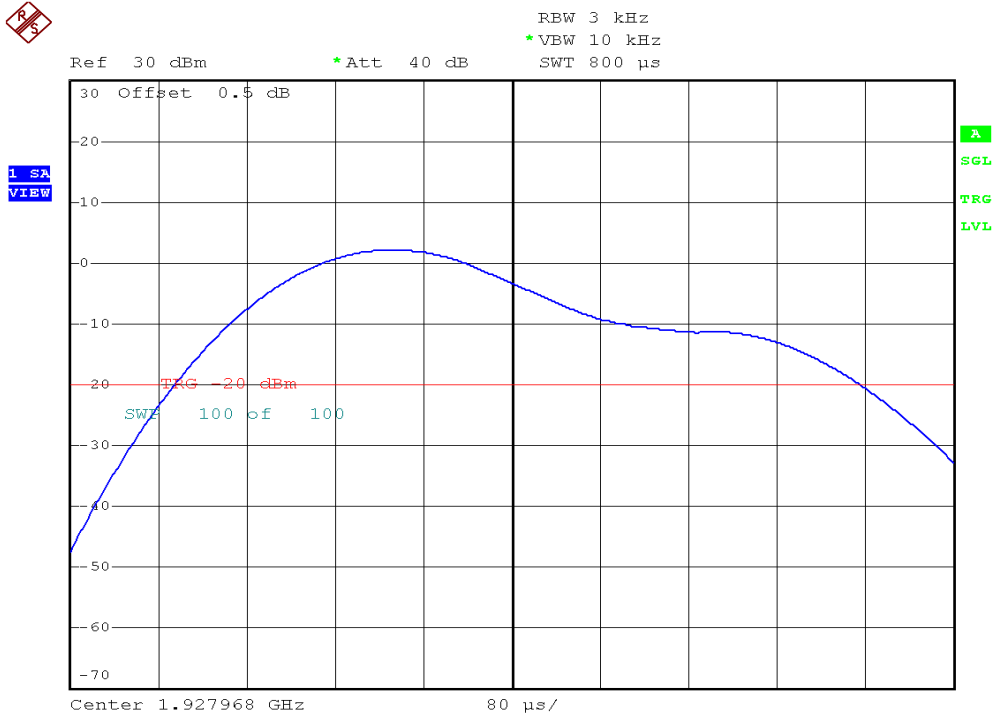

Plot 3C

Plot B3B