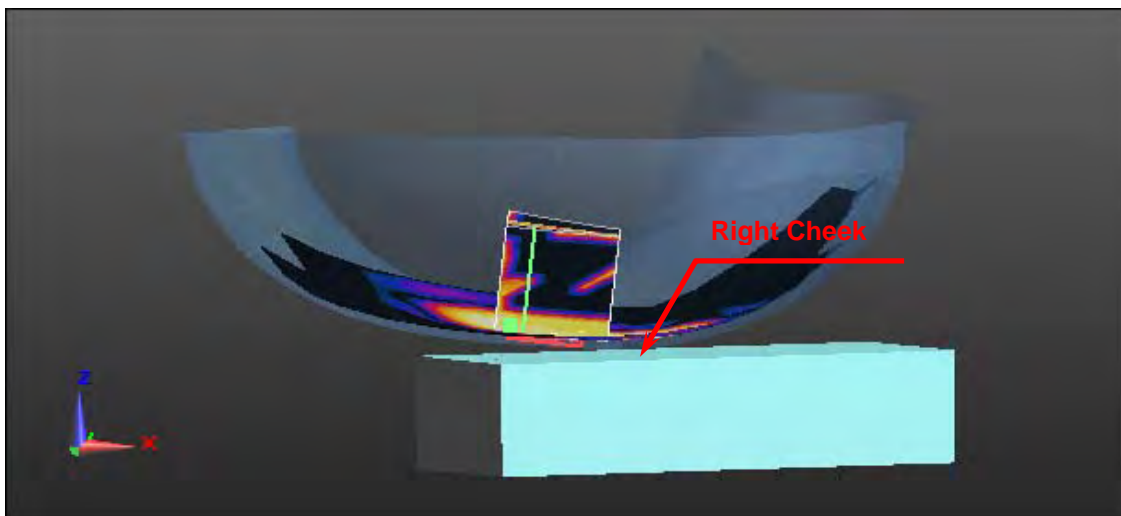

SAR Test Setup Photographs

EUT Side Definition			
Item	Side		
1	EUT Top side		
2	EUT Front side		
3	EUT Back side		

Phantom Position : Right Cheek	EUT side : N/A
Spacing to phantom : 0 mm	Accessory : N/A

Phantom Position : Right Tilted	EUT side : N/A
Spacing to phantom : 0 mm	Accessory : N/A

Phantom Position : Left Cheek	EUT side : N/A
Spacing to phantom : 0 mm	Accessory : N/A

Phantom Position : Left Tilted	EUT side : N/A
Spacing to phantom : 0 mm	Accessory : N/A