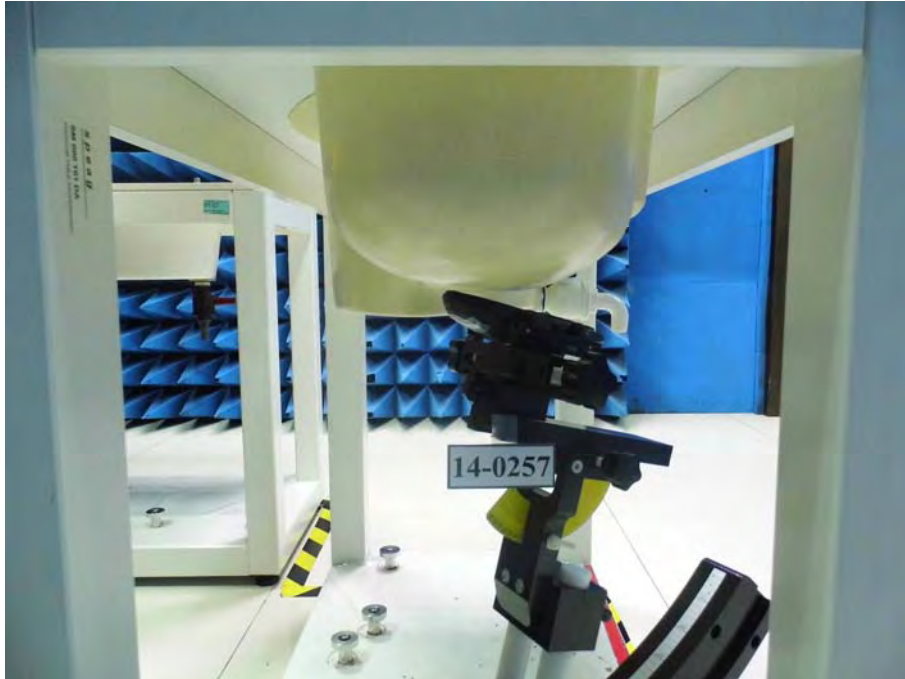

SAR Test Setup Photographs

EUT Side Definition			
Item	Side		
1	EUT Top side		
2	EUT Front side		
3	EUT Back side		

Phantom Position : Right Cheek	EUT side : N/A
Spacing to phantom : 0 mm	Accessory : N/A

Phantom Position : Right Tilted	EUT side : N/A
Spacing to phantom : 0 mm	Accessory : N/A

Phantom Position : Left Cheek	EUT side : N/A
Spacing to phantom : 0 mm	Accessory : N/A

Phantom Position : Left Tilted	EUT side : N/A
Spacing to phantom : 0 mm	Accessory : N/A