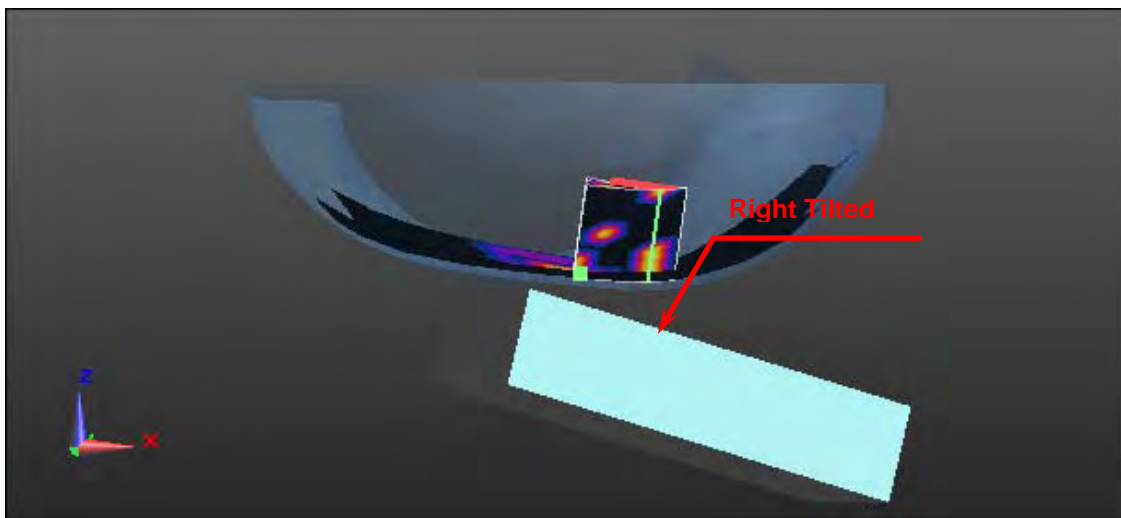

SAR Test Setup Photographs

EUT Side Definition			
Item	Side		
1	EUT Top side		
2	EUT Front side		
3	EUT Back side		

Phantom Position : Right Cheek	EUT side : N/A
Spacing to phantom : 0 mm	Accessory : N/A

Phantom Position : Right Tilted	EUT side : N/A
Spacing to phantom : 0 mm	Accessory : N/A

Phantom Position : Left Cheek	EUT side : N/A
Spacing to phantom : 0 mm	Accessory : N/A

Phantom Position : Left Tilted	EUT side : N/A
Spacing to phantom : 0 mm	Accessory : N/A