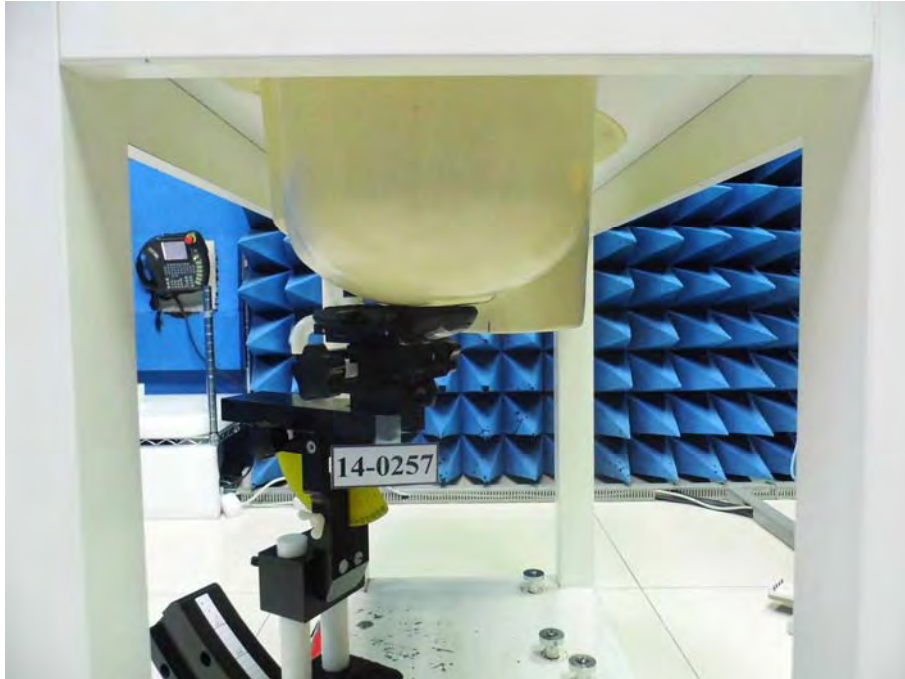

SAR Test Setup Photographs

EUT Side Definition			
Item	Side		
1	EUT Top side		
2	EUT Front side		
3	EUT Back side		

Phantom Position : Right Cheek	EUT side : N/A
Spacing to phantom : 0 mm	Accessory : N/A

Phantom Position : Right Tilted	EUT side : N/A
Spacing to phantom : 0 mm	Accessory : N/A

Phantom Position : Left Cheek	EUT side : N/A
Spacing to phantom : 0 mm	Accessory : N/A

Phantom Position : Left Tilted	EUT side : N/A
Spacing to phantom : 0 mm	Accessory : N/A