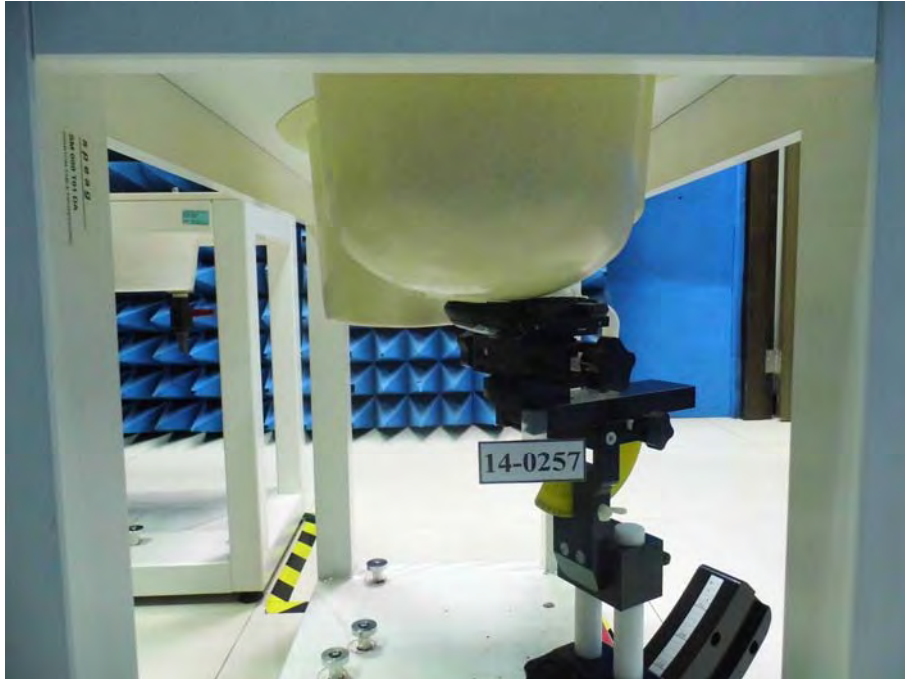

SAR Test Setup Photographs

EUT Side Definition			
Item	Side		
1	EUT Top side		
2	EUT Front side		
3	EUT Back side		

Phantom Position : Right Cheek	EUT side : N/A
Spacing to phantom : 0 mm	Accessory : N/A

Phantom Position : Right Tilted	EUT side : N/A
Spacing to phantom : 0 mm	Accessory : N/A

Phantom Position : Left Cheek	EUT side : N/A
Spacing to phantom : 0 mm	Accessory : N/A

Phantom Position : Left Tilted	EUT side : N/A
Spacing to phantom : 0 mm	Accessory : N/A