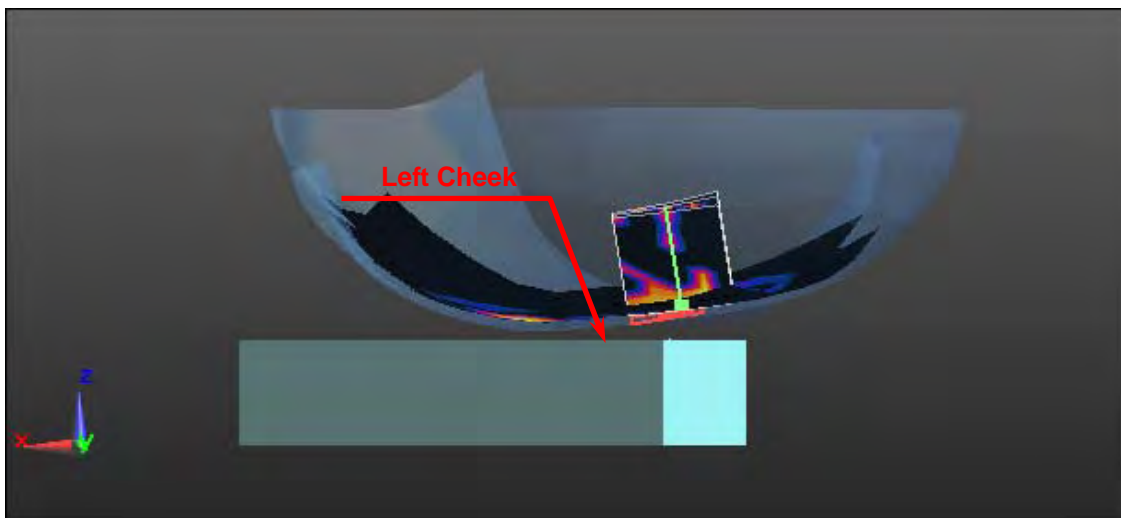

SAR Test Setup Photographs

EUT Side Definition			
Item	Side		
1	EUT Top side		
2	EUT Front side		
3	EUT Back side		

Phantom Position : Right Cheek	EUT side : N/A
Spacing to phantom : 0 mm	Accessory : N/A

Phantom Position : Right Tilted	EUT side : N/A
Spacing to phantom : 0 mm	Accessory : N/A

Phantom Position : Left Cheek	EUT side : N/A
Spacing to phantom : 0 mm	Accessory : N/A

Phantom Position : Left Tilted	EUT side : N/A
Spacing to phantom : 0 mm	Accessory : N/A