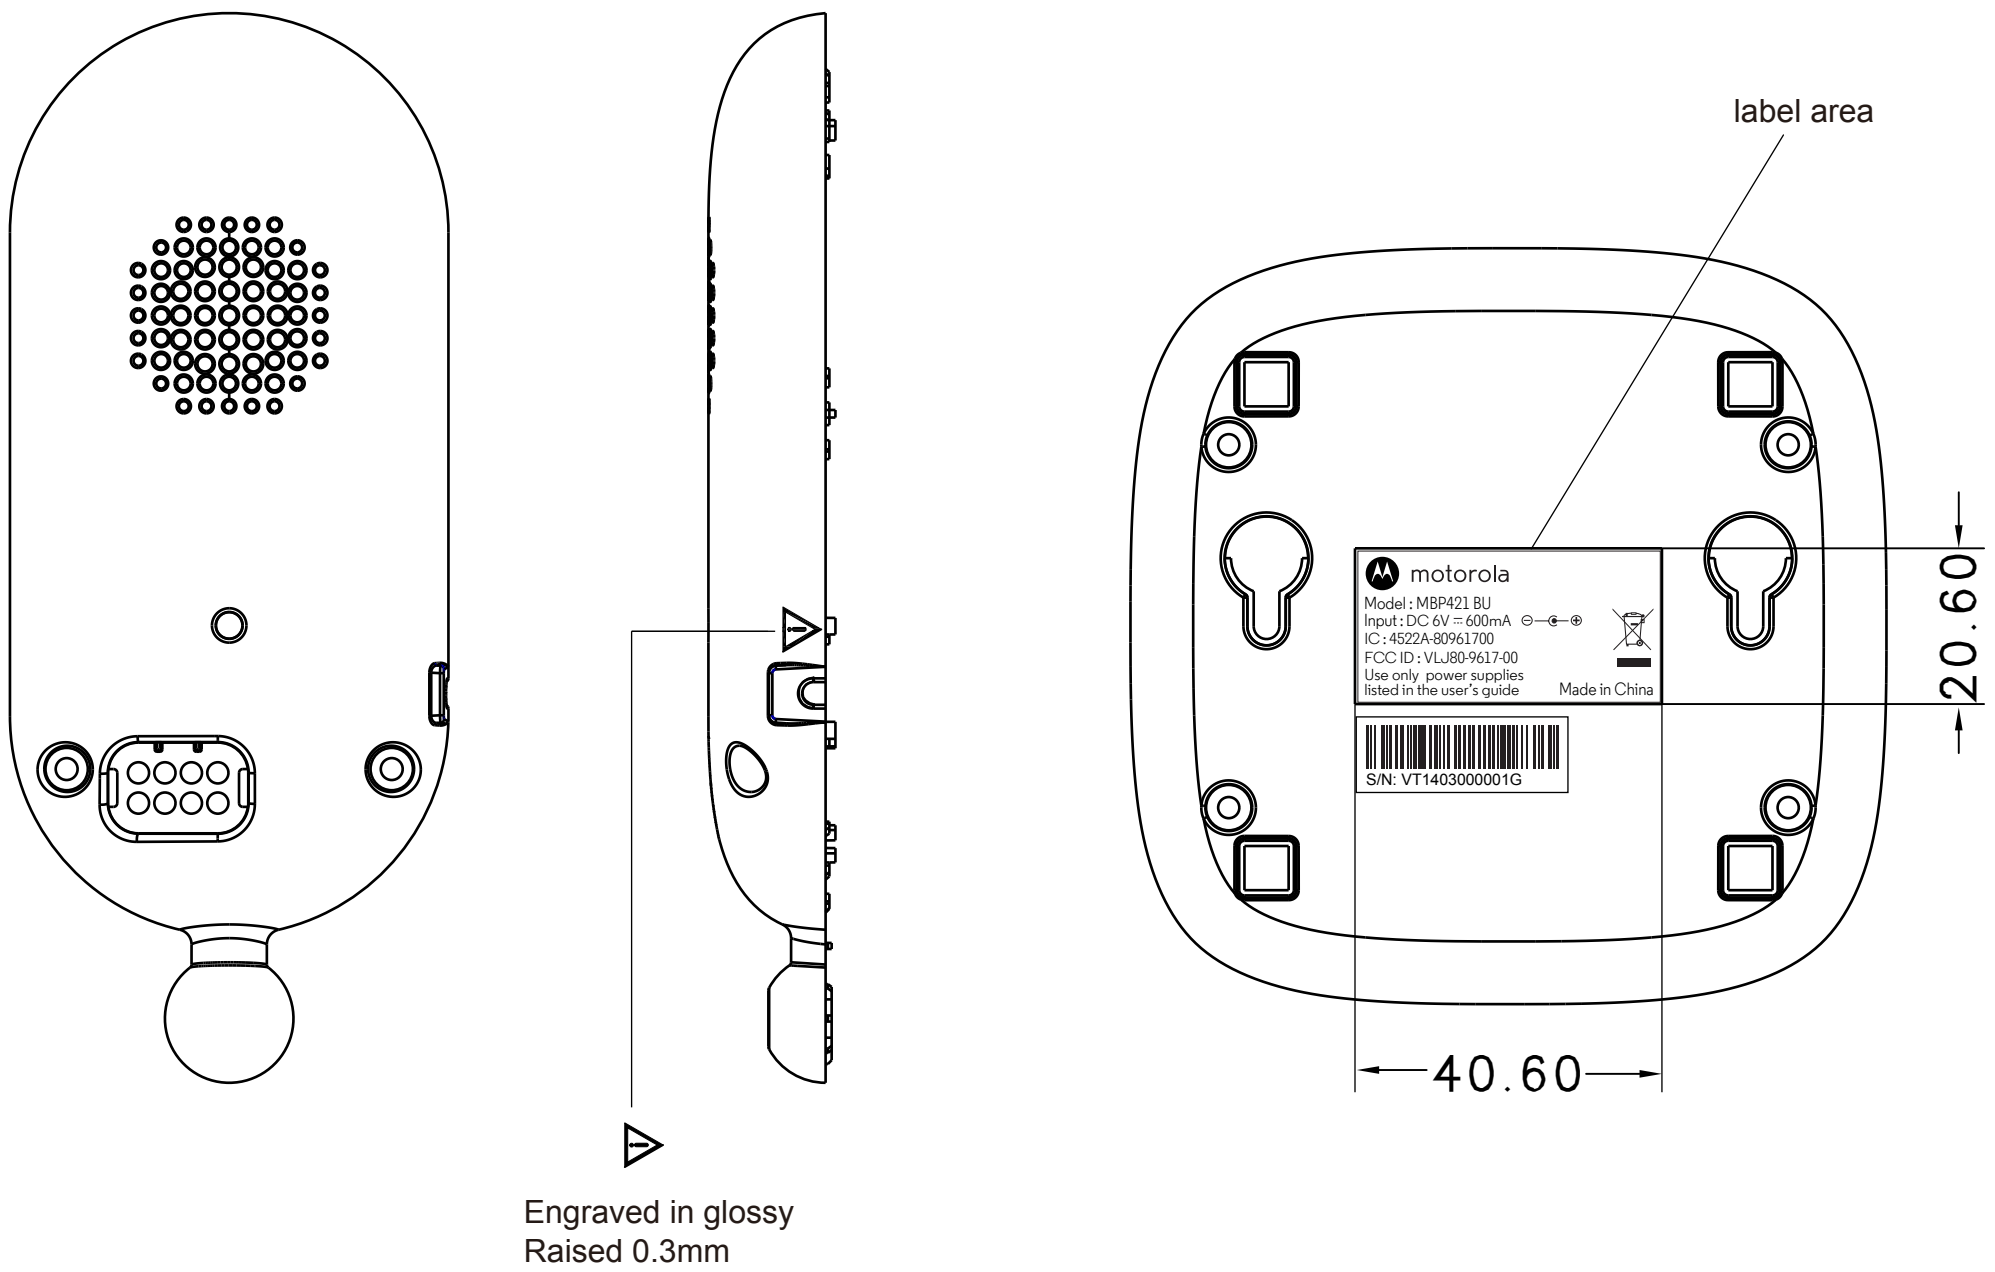

# MBP421 PU

MBP421 PU-(US/CA)

MBP421/2 PU-(US/CA)

MBP421/3 PU-(US/CA)

MBP421/4 PU-(US/CA)

SIZE: 28X10MM  
50# PET MATTE

SIZE: 24X20MM  
50# PET MATTE  
92-026506-010-100

SIZE: 24X20MM  
50# PET MATTE  
92-026506-010-100

SIZE: 24X20MM  
50# PET MATTE  
92-026506-010-100

SIZE: 24X20MM  
50# PET MATTE  
92-026506-010-100

# MBP421 BU

MBP421 BU-(US/CA)

MBP421/2 BU-(US/CA)

MBP421/3 BU-(US/CA)

MBP421/4 BU-(US/CA)

SIZE: 40X20MM  
50# PET MATTE  
92-026507-010-100

SIZE: 40X20MM  
50# PET MATTE

SIZE: 40X20MM  
50# PET MATTE

SIZE: 40X20MM  
50# PET MATTE