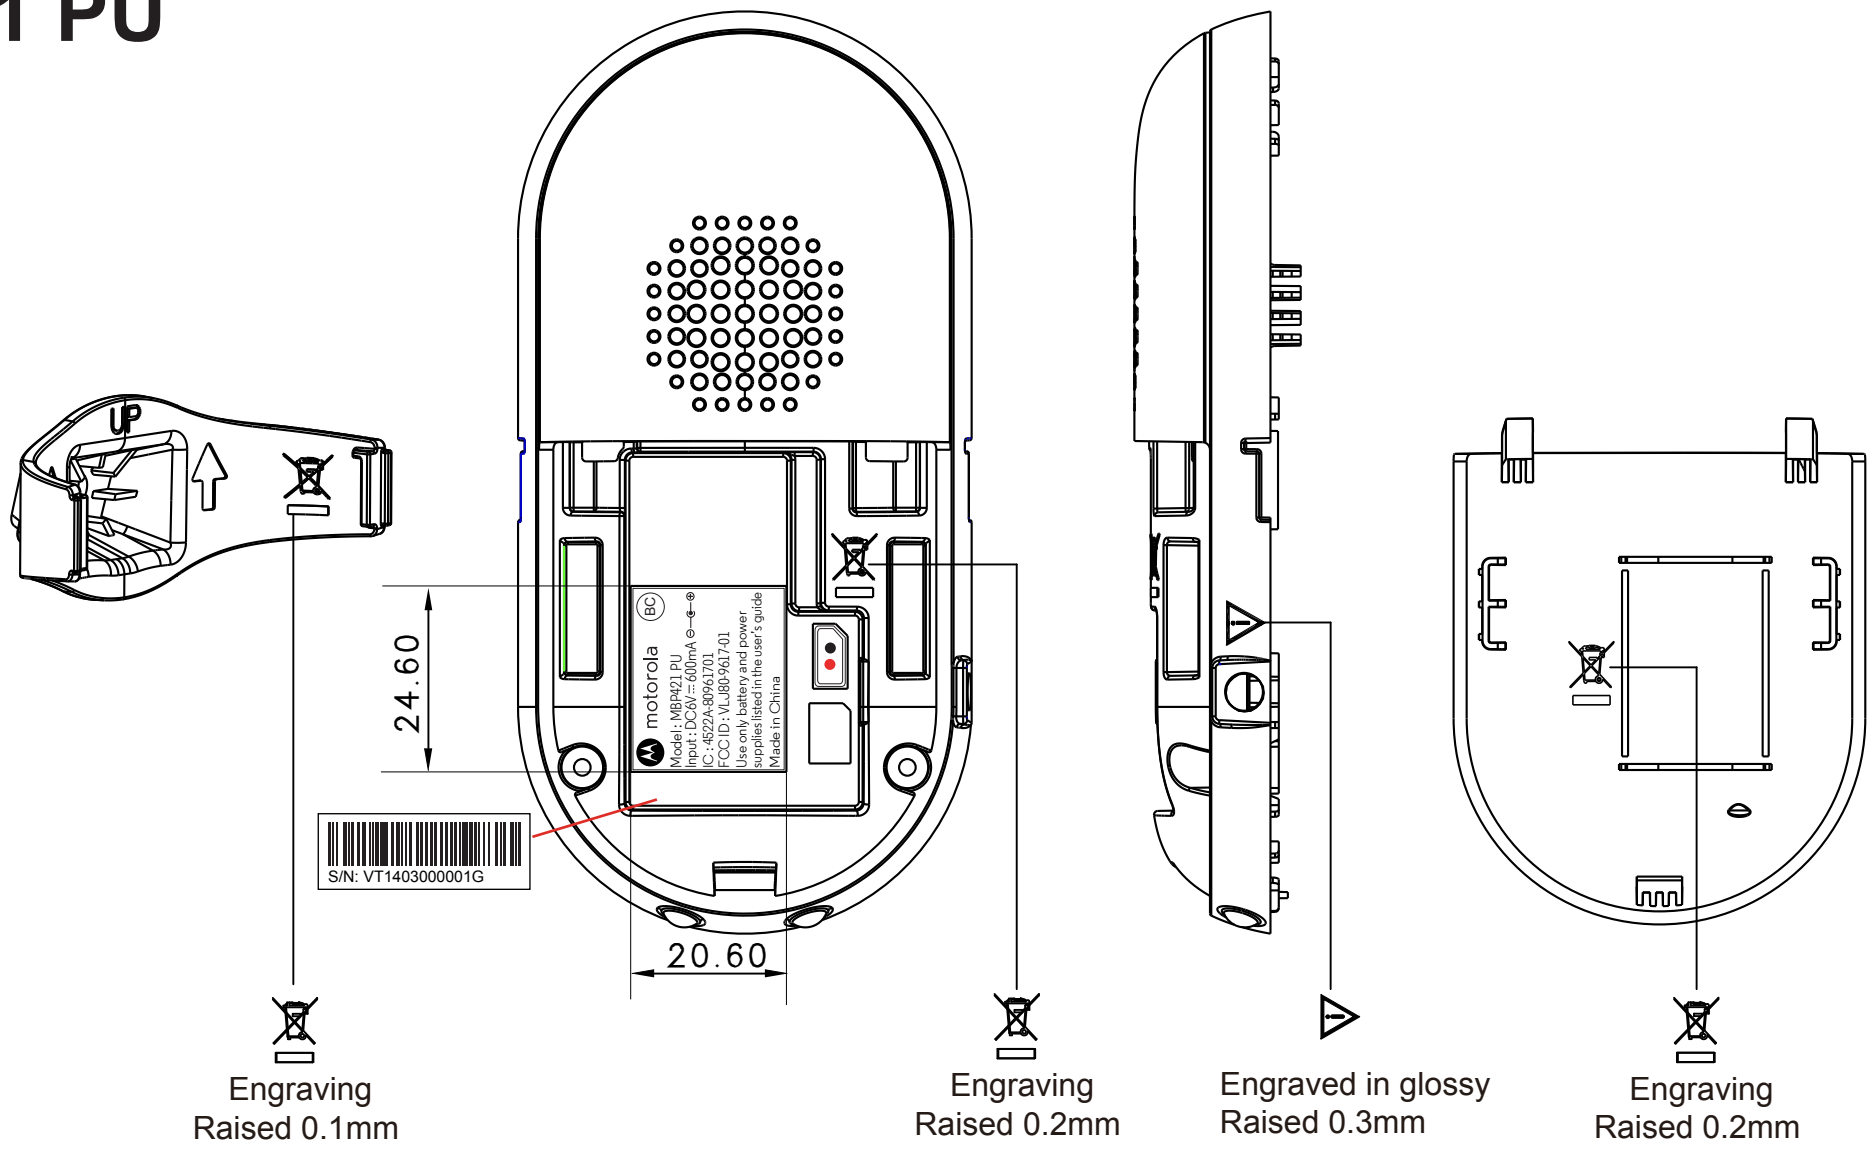

# MBP421 PU

MBP421 PU-(US/CA)

MBP421/2 PU-(US/CA)

MBP421/3 PU-(US/CA)

MBP421/4 PU-(US/CA)

SIZE: 28X10MM  
50# PET MATTE

SIZE: 24X20MM  
50# PET MATTE  
92-026506-010-100

SIZE: 24X20MM  
50# PET MATTE  
92-026506-010-100

SIZE: 24X20MM  
50# PET MATTE  
92-026506-010-100

SIZE: 24X20MM  
50# PET MATTE  
92-026506-010-100

# MBP421 BU

MBP421 BU-(US/CA)

MBP421/2 BU-(US/CA)

MBP421/3 BU-(US/CA)

MBP421/4 BU-(US/CA)

SIZE: 40X20MM  
50# PET MATTE  
92-026507-010-100

SIZE: 40X20MM  
50# PET MATTE

SIZE: 40X20MM  
50# PET MATTE

SIZE: 40X20MM  
50# PET MATTE