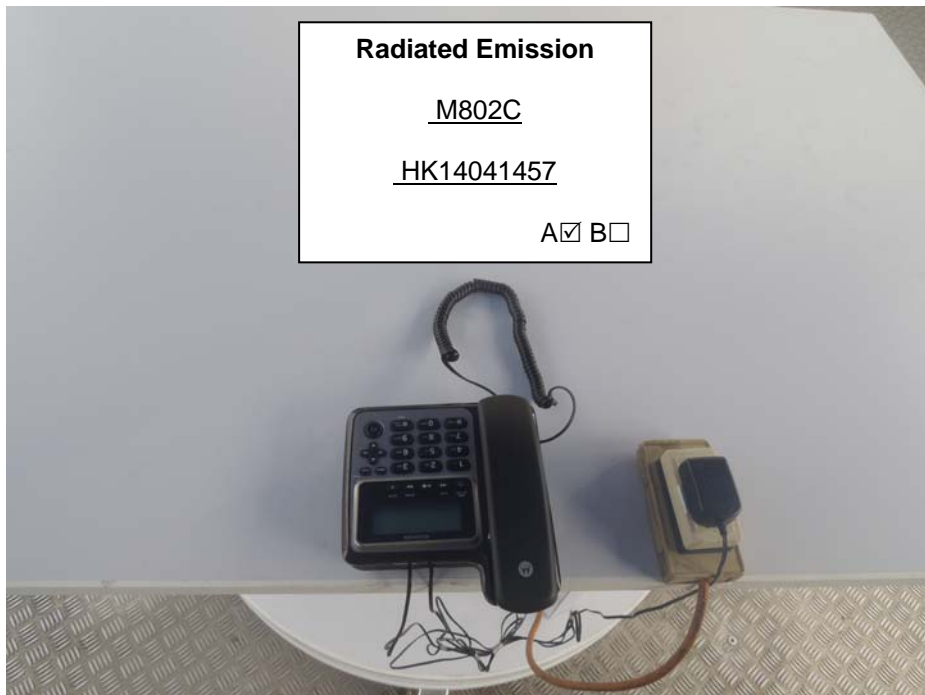

INTERTEK TESTING SERVICES

The Worst Case Configuration Photographs – Mode: Transmission

Radiated Emission – Base Unit

Front View

Rear View

INTERTEK TESTING SERVICES

The Worst Case Configuration Photographs – Mode: Transmission

Radiated Emission – Handset

Front View

Rear View

INTERTEK TESTING SERVICES

The Worst Case Configuration Photographs – Mode: Talk

Conducted Emission

Front View

INTERTEK TESTING SERVICES

The Worst Case Configuration Photographs – Mode: Talk

Conducted Emission

Right Side View

INTERTEK TESTING SERVICES

The Worst Case Configuration Photographs – Mode: Talk

Conducted Emission

Left Side View