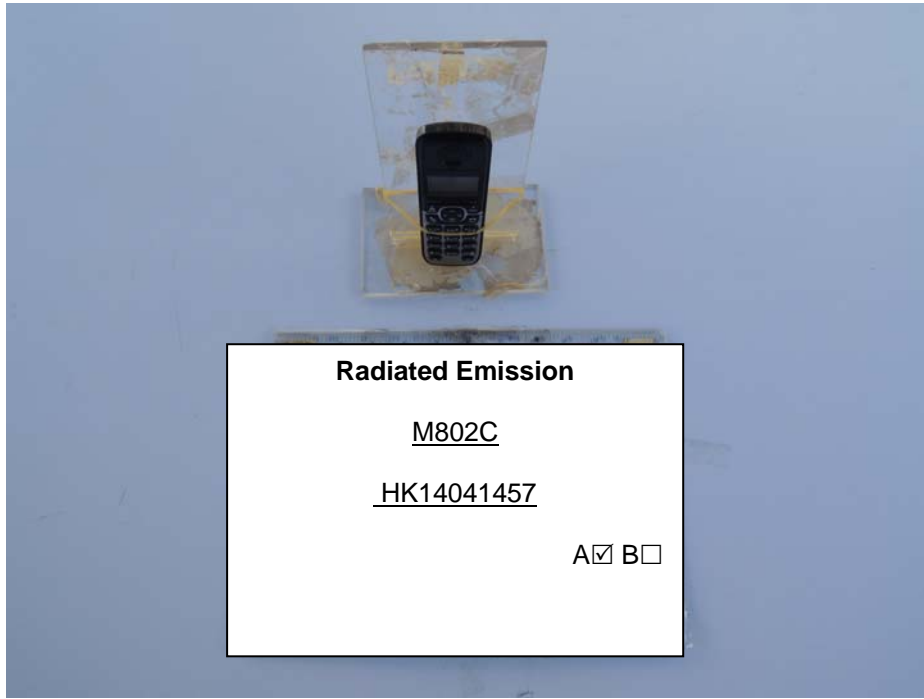

INTERTEK TESTING SERVICES

The Worst Case Configuration Photographs – Mode: Transmission

Radiated Emission – Base Unit

Front View

Rear View

INTERTEK TESTING SERVICES

The Worst Case Configuration Photographs – Mode: Transmission

Radiated Emission – Handset

Front View

Rear View

INTERTEK TESTING SERVICES

The Worst Case Configuration Photographs – Mode: Talk

Conducted Emission

Front View

INTERTEK TESTING SERVICES

The Worst Case Configuration Photographs – Mode: Talk

Conducted Emission

Right Side View

INTERTEK TESTING SERVICES

The Worst Case Configuration Photographs – Mode: Talk

Conducted Emission

Left Side View