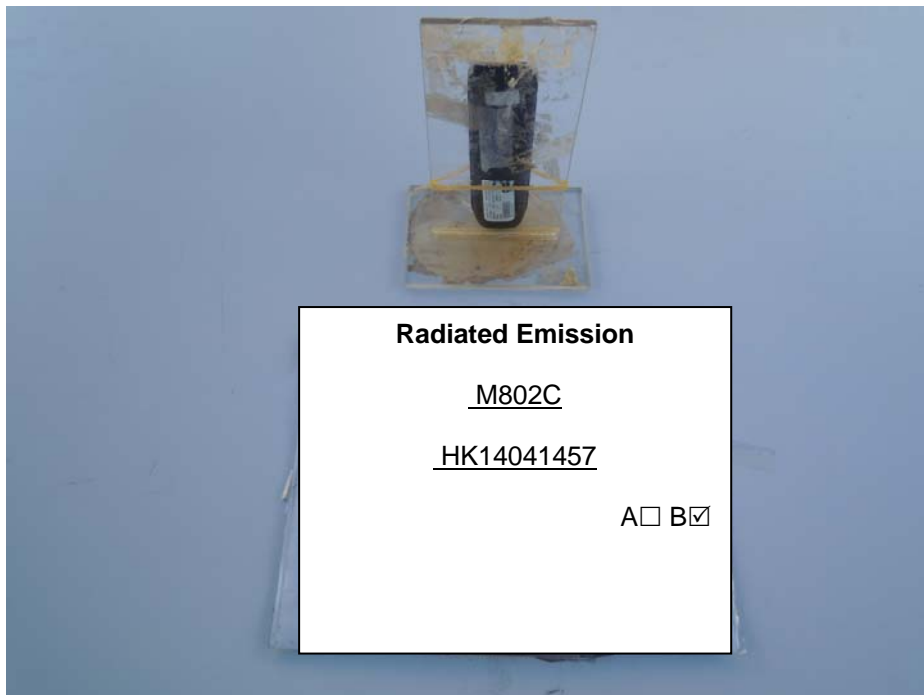

INTERTEK TESTING SERVICES

The Worst Case Configuration Photographs – Mode: Transmission

Radiated Emission – Base Unit

Front View

Rear View

INTERTEK TESTING SERVICES

The Worst Case Configuration Photographs – Mode: Transmission

Radiated Emission – Handset

Front View

Rear View

INTERTEK TESTING SERVICES

The Worst Case Configuration Photographs – Mode: Talk

Conducted Emission

Front View

INTERTEK TESTING SERVICES

The Worst Case Configuration Photographs – Mode: Talk

Conducted Emission

Right Side View

INTERTEK TESTING SERVICES

The Worst Case Configuration Photographs – Mode: Talk

Conducted Emission

Left Side View