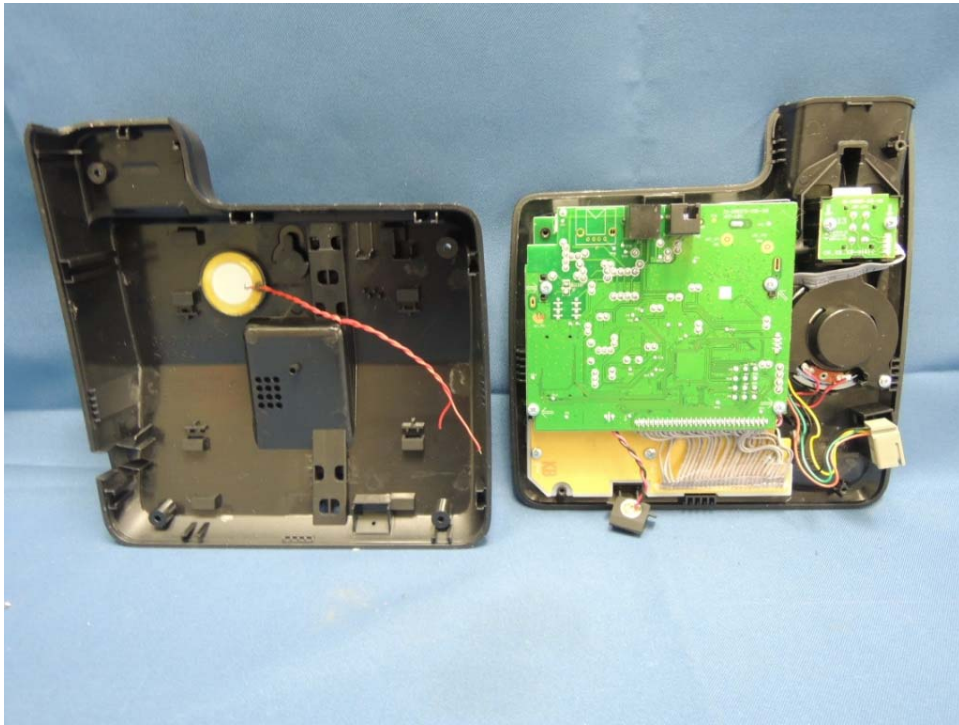

INTERTEK TESTING SERVICES

Internal photos

FCC ID: VLJ80-9349-00
IC:4522A-80934900

INTERTEK TESTING SERVICES

Internal photos

FCC ID: VLJ80-9349-00
IC:4522A-80934900

INTERTEK TESTING SERVICES

Internal photos

FCC ID: VLJ80-9349-00
IC:4522A-80934900

INTERTEK TESTING SERVICES

Internal photos

INTERTEK TESTING SERVICES

Internal photos

INTERTEK TESTING SERVICES

Internal photos

INTERTEK TESTING SERVICES

Internal photos