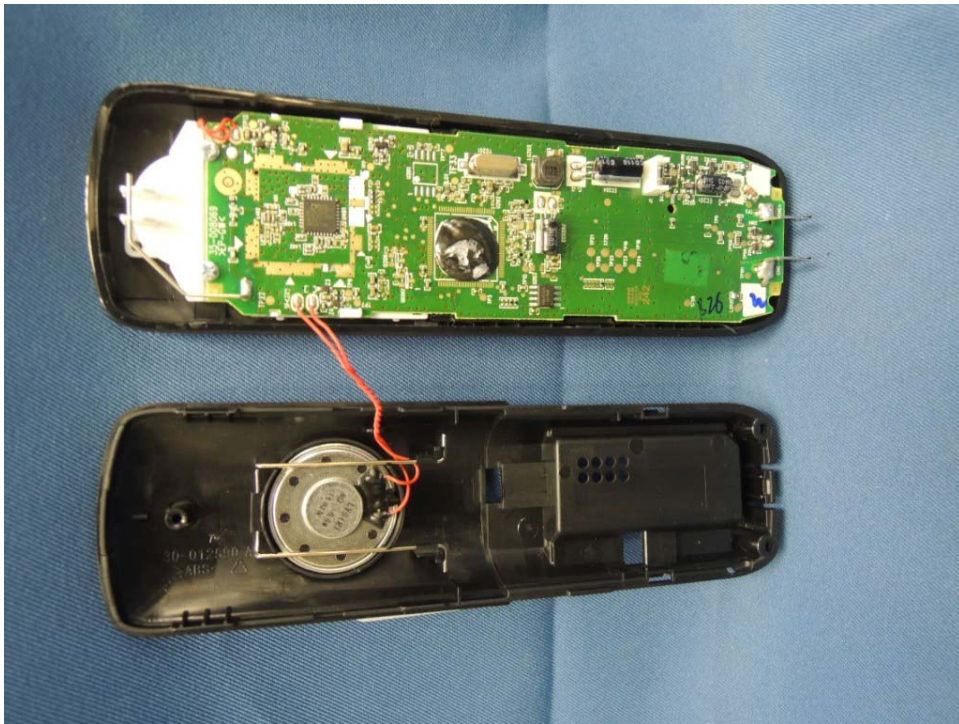

INTERTEK TESTING SERVICES

Internal photos

FCC ID: VLJ80-9349-00
IC:4522A-80934900

INTERTEK TESTING SERVICES

Internal photos

FCC ID: VLJ80-9349-00
IC:4522A-80934900

INTERTEK TESTING SERVICES

Internal photos

FCC ID: VLJ80-9349-00
IC:4522A-80934900

INTERTEK TESTING SERVICES

Internal photos

INTERTEK TESTING SERVICES

Internal photos

INTERTEK TESTING SERVICES

Internal photos

INTERTEK TESTING SERVICES

Internal photos

INTERTEK TESTING SERVICES

Internal photos

INTERTEK TESTING SERVICES

Internal photos

INTERTEK TESTING SERVICES

Internal photos

INTERTEK TESTING SERVICES

Internal photos