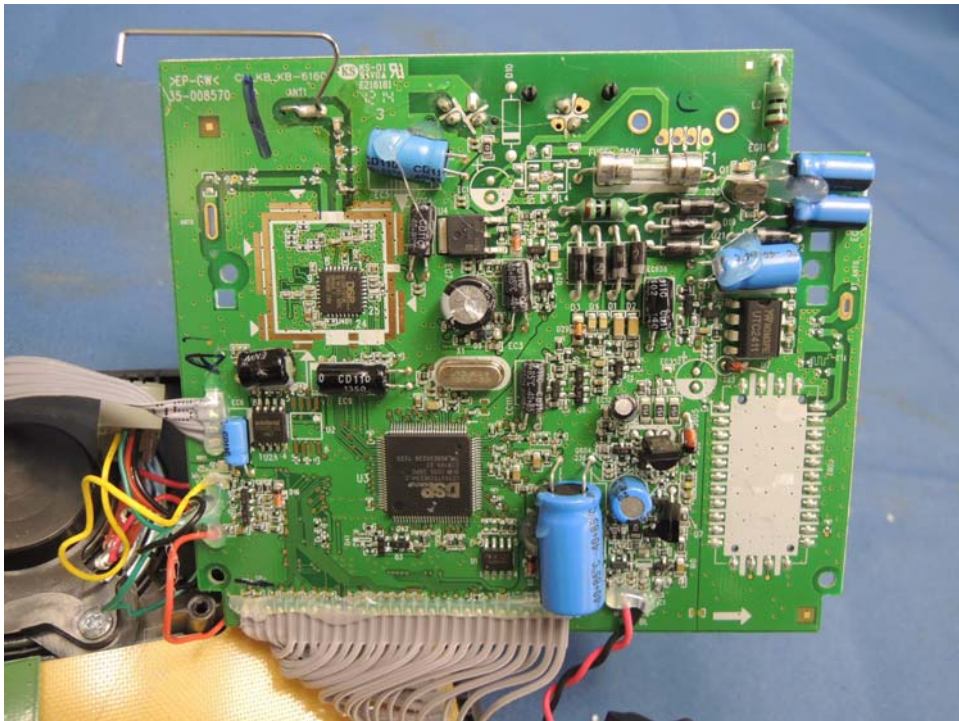

INTERTEK TESTING SERVICES

Internal photos

FCC ID: VLJ80-9349-00
IC:4522A-80934900

INTERTEK TESTING SERVICES

Internal photos

FCC ID: VLJ80-9349-00
IC:4522A-80934900

INTERTEK TESTING SERVICES

Internal photos

FCC ID: VLJ80-9349-00
IC:4522A-80934900

INTERTEK TESTING SERVICES

Internal photos

INTERTEK TESTING SERVICES

Internal photos

INTERTEK TESTING SERVICES

Internal photos

INTERTEK TESTING SERVICES