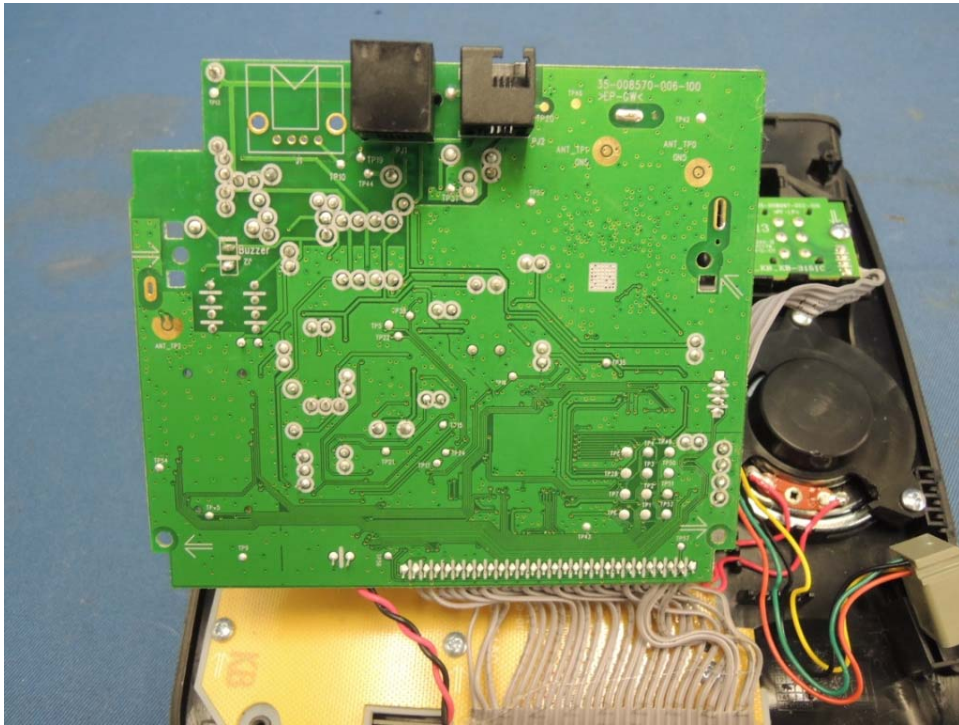

INTERTEK TESTING SERVICES

Internal photos

FCC ID: VLJ80-9349-00
IC:4522A-80934900

INTERTEK TESTING SERVICES

Internal photos

FCC ID: VLJ80-9349-00
IC:4522A-80934900

INTERTEK TESTING SERVICES

Internal photos