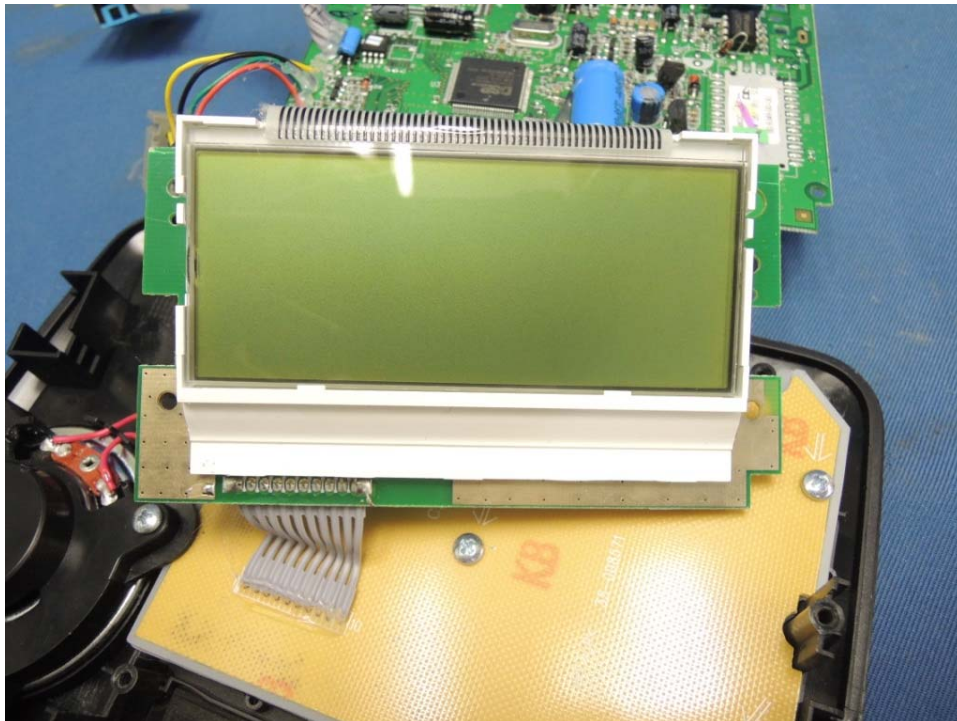

INTERTEK TESTING SERVICES

Internal photos