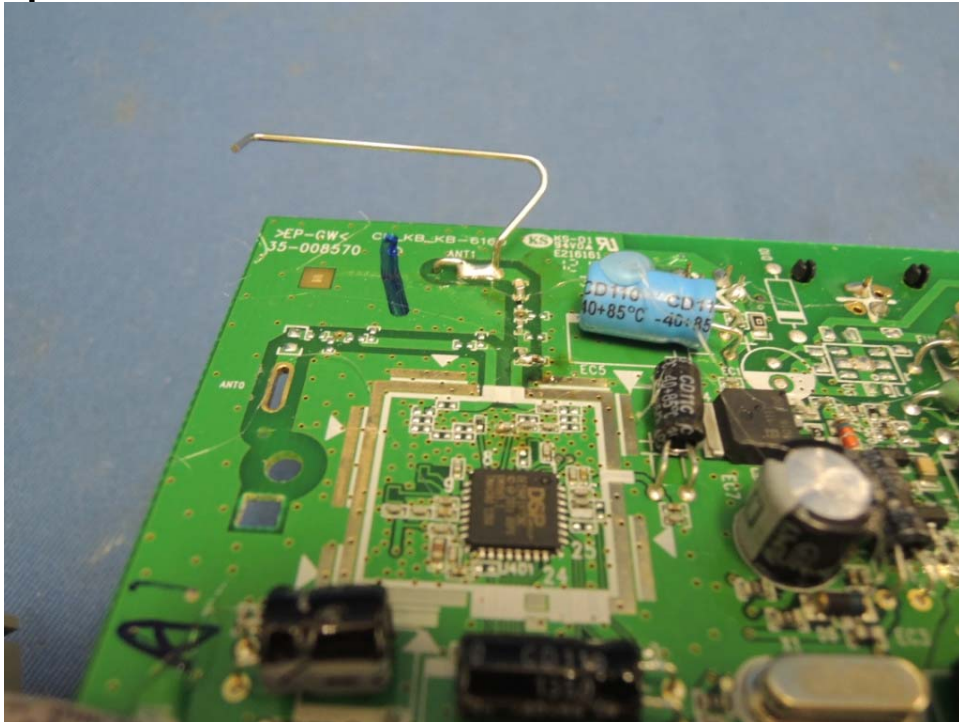

INTERTEK TESTING SERVICES

Internal photos

FCC ID: VLJ80-9349-00
IC:4522A-80934900

INTERTEK TESTING SERVICES

Internal photos

FCC ID: VLJ80-9349-00
IC:4522A-80934900

INTERTEK TESTING SERVICES

Internal photos