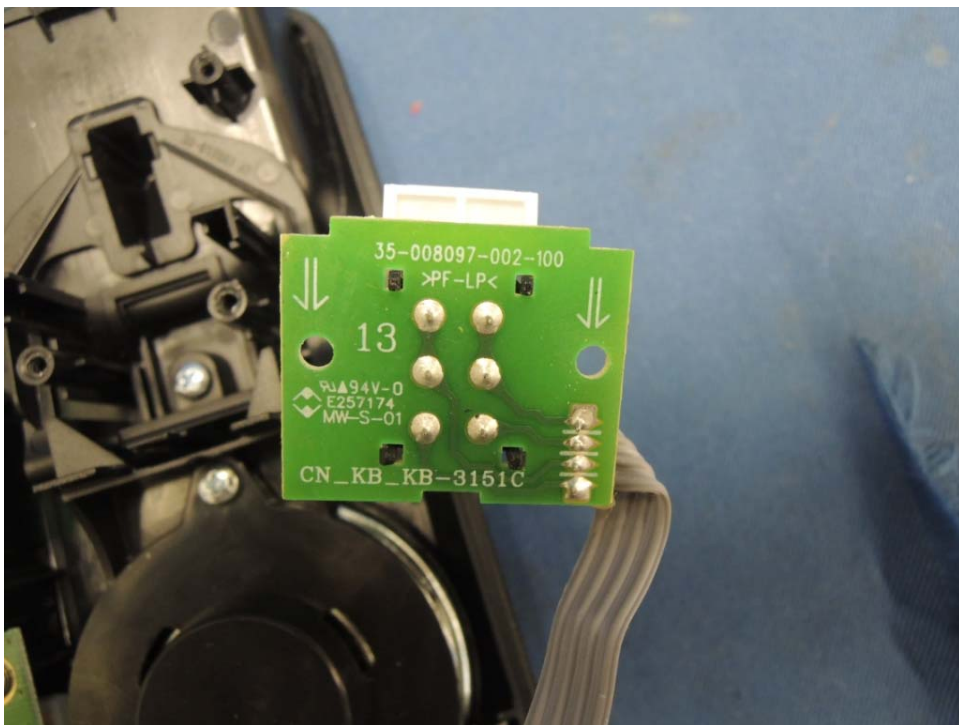

INTERTEK TESTING SERVICES

Internal photos