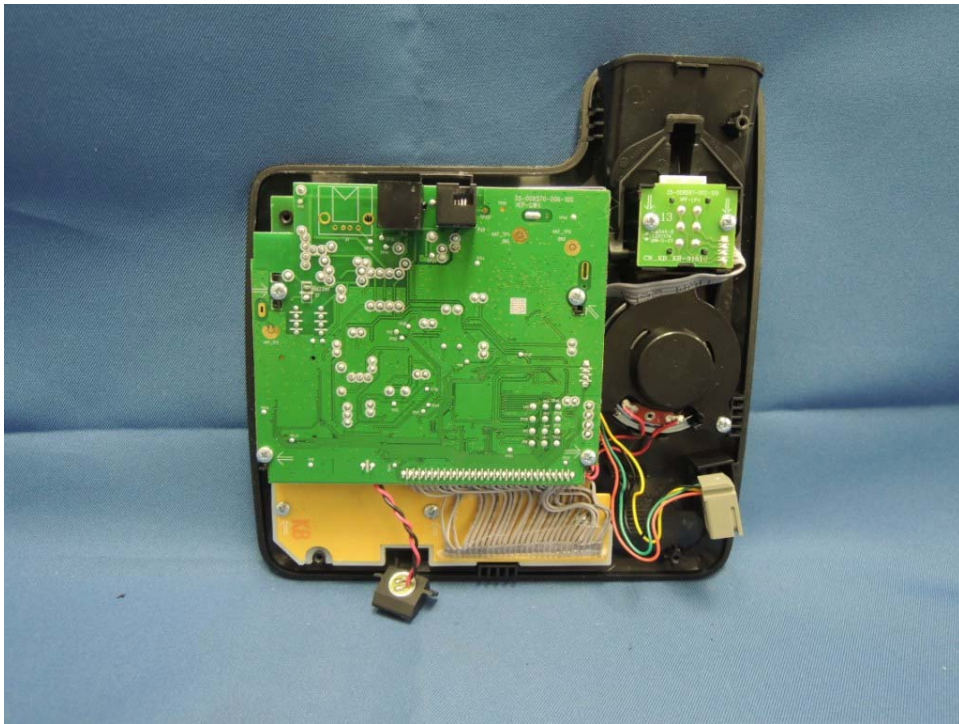

INTERTEK TESTING SERVICES

Internal photos

FCC ID: VLJ80-9349-00
IC:4522A-80934900

INTERTEK TESTING SERVICES

Internal photos

FCC ID: VLJ80-9349-00
IC:4522A-80934900

INTERTEK TESTING SERVICES

Internal photos