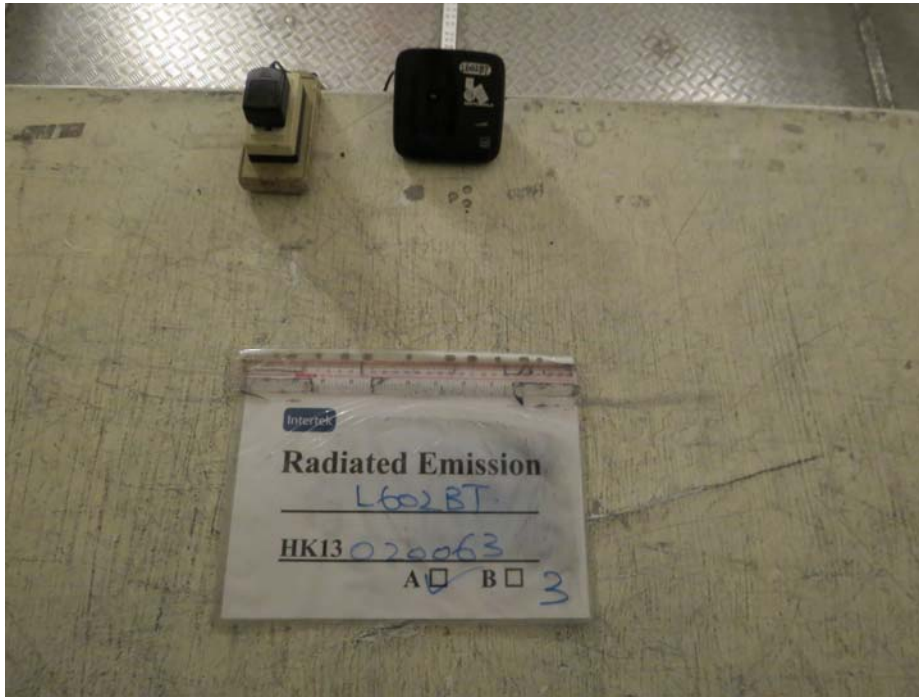

### The Worst Case Configuration Photographs - Mode: Transmission

Radiated Emission - Base Unit (with adaptor "Ten Pao")

Front View

Rear View

### The Worst Case Configuration Photographs - Mode: Talk

Conducted Emission (with adaptor "Ten Pao")

Front View

Right Side View