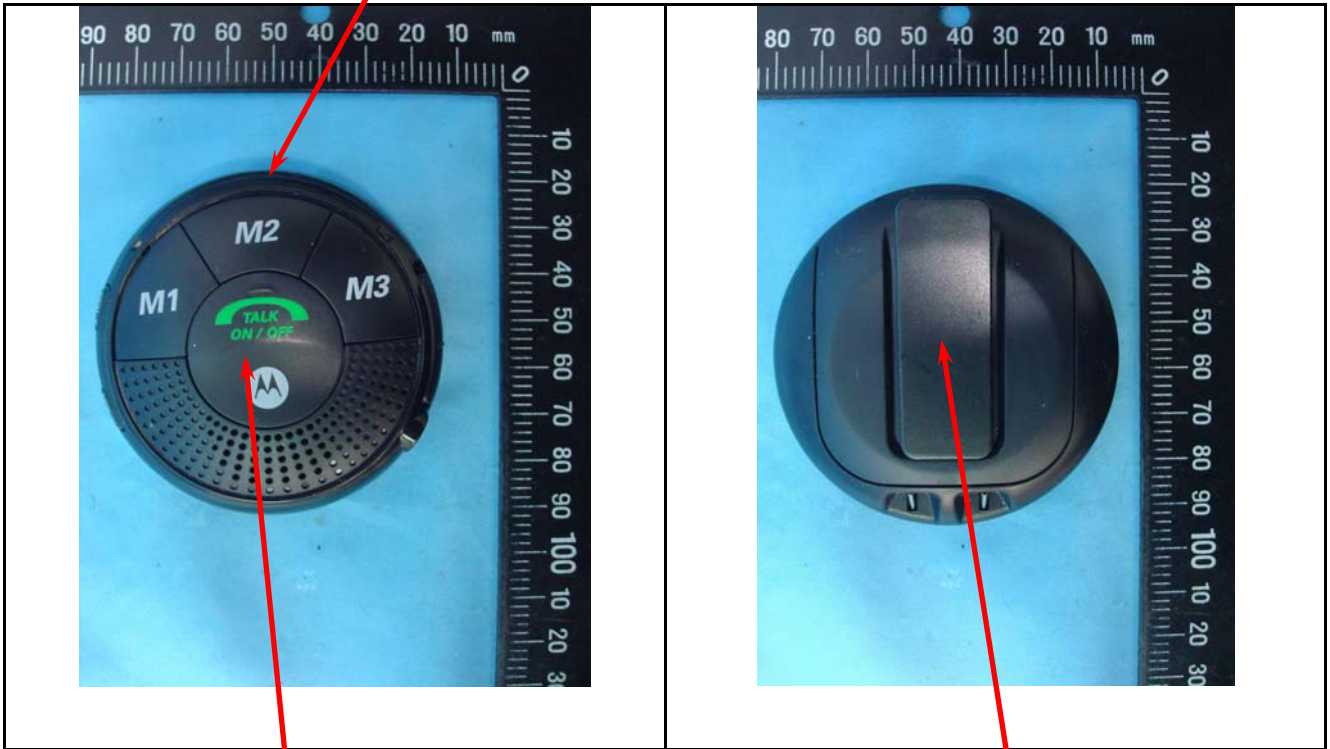

### SAR Test Setup Photographs

EUT Top side

EUT Front side

EUT Back side

**Body Setup (The EUT with Headset and Belt-Clip, the back surface to phantom 0mm)**

**Figure 2. Body SAR Test Setup (Flat Section)**

**Body Setup (The EUT with Headset and Belt-Clip, the front surface to phantom 0mm)**

**Figure 3. Body SAR Test Setup (Flat Section)**