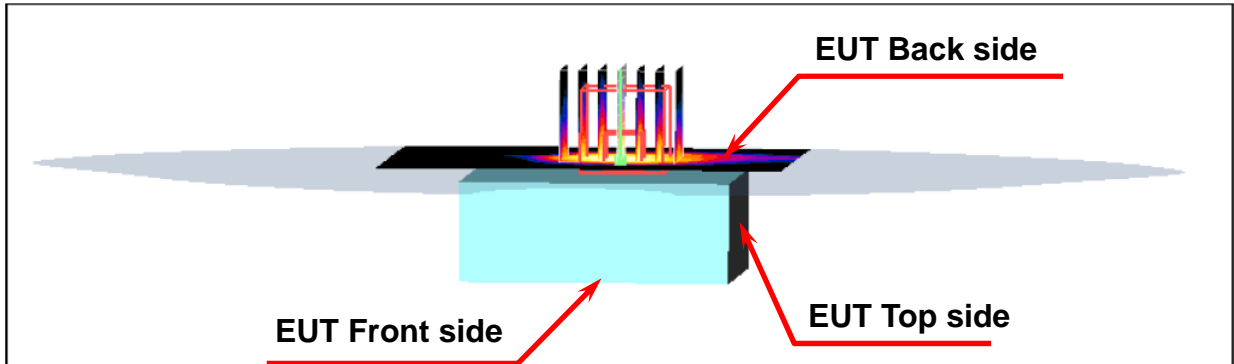

### SAR Test Setup Photographs

EUT Top side

EUT Front side

EUT Back side

**Body Setup (The EUT with Headset and Belt-Clip, the back surface to phantom 0mm)**

**Figure 2. Body SAR Test Setup (Flat Section)**

**Body Setup (The EUT with Headset and Belt-Clip, the front surface to phantom 0mm)**

**Figure 3. Body SAR Test Setup (Flat Section)**