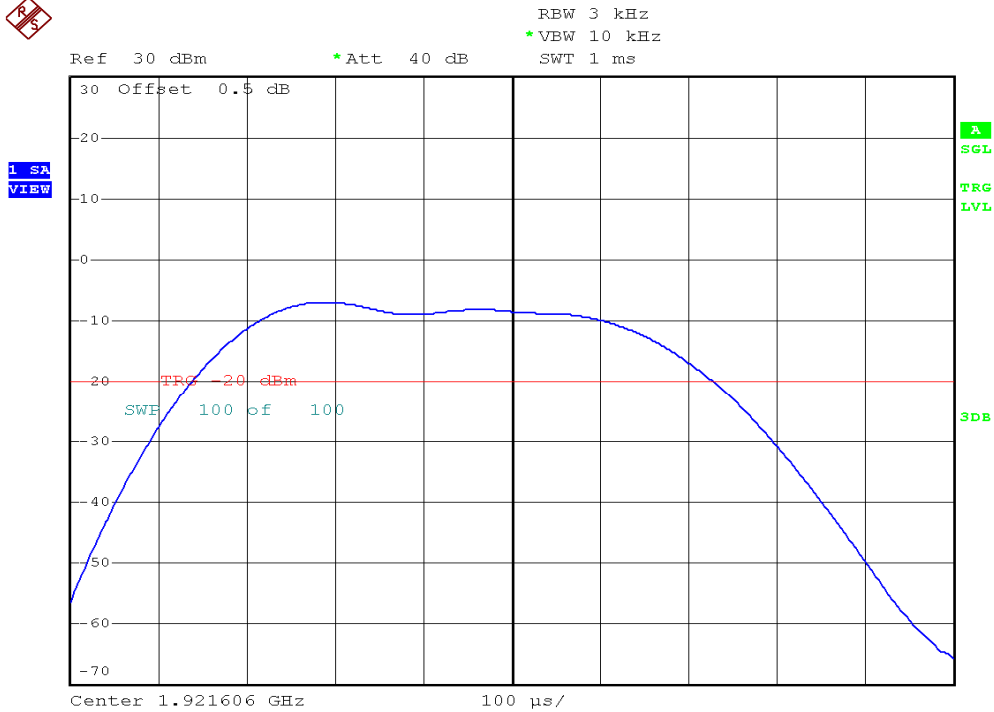

INTERTEK TESTING SERVICES

Power Spectral Density Plots

Speaker Pod, Lowest channel, Traffic carrier

Speaker Pod, Highest channel, Traffic carrier