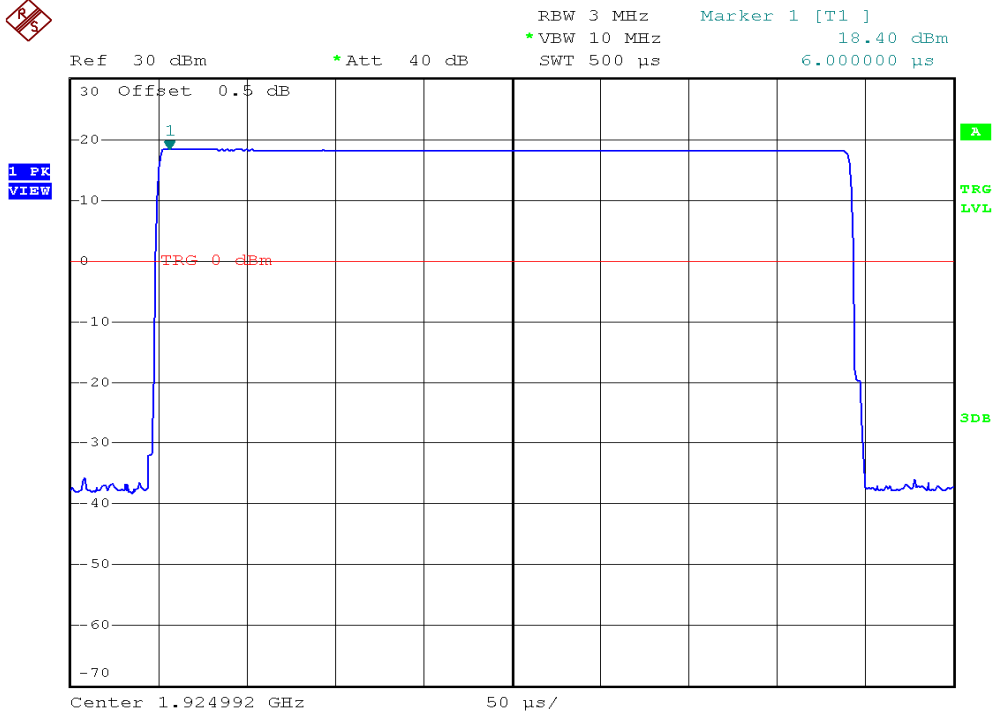

Speaker Pod, Middle channel, Traffic carrier