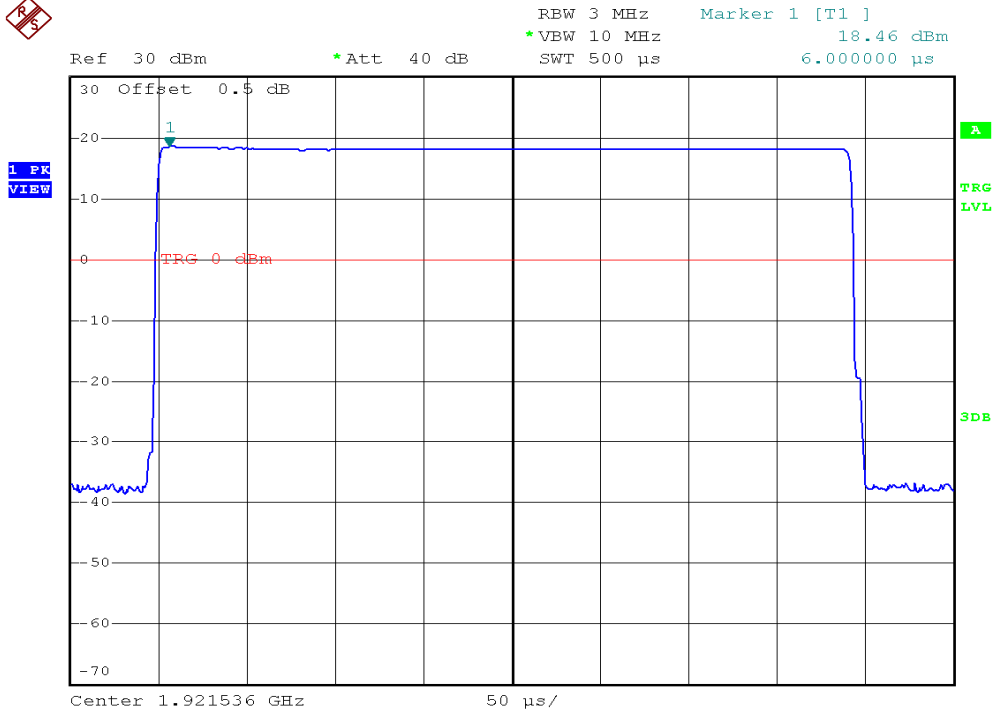

## Peak Transmit Power Plots

### Speaker Pod, Lowest channel, Traffic carrier