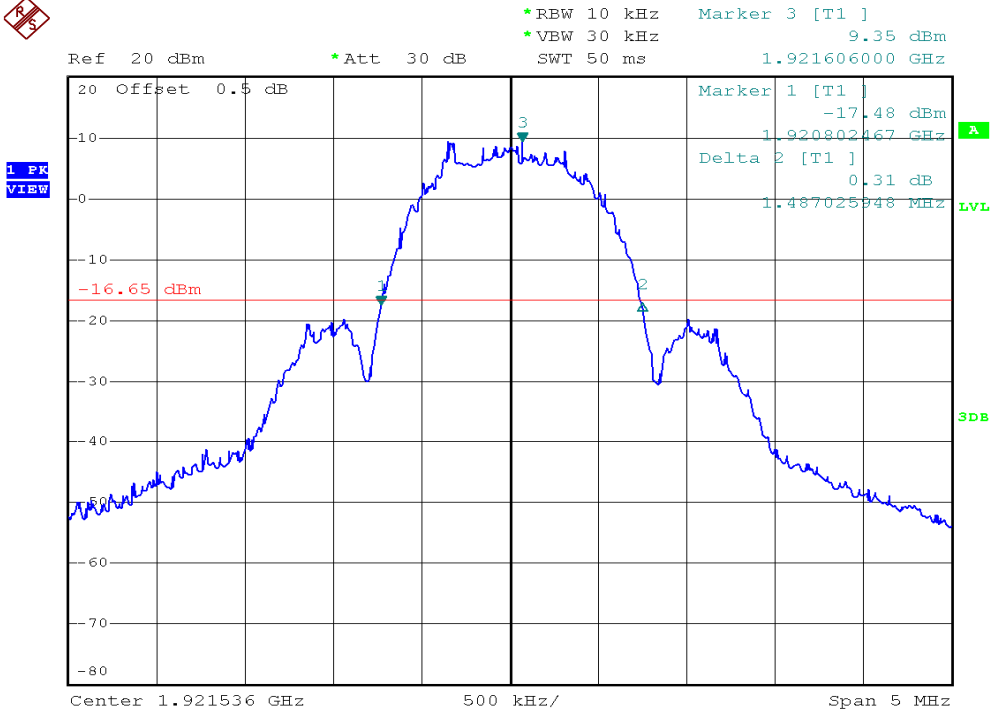

INTERTEK TESTING SERVICES

26dB Emission Bandwidth Plots

Speaker Pod, Lowest channel, Traffic carrier

Speaker Pod, Highest channel, Traffic carrier