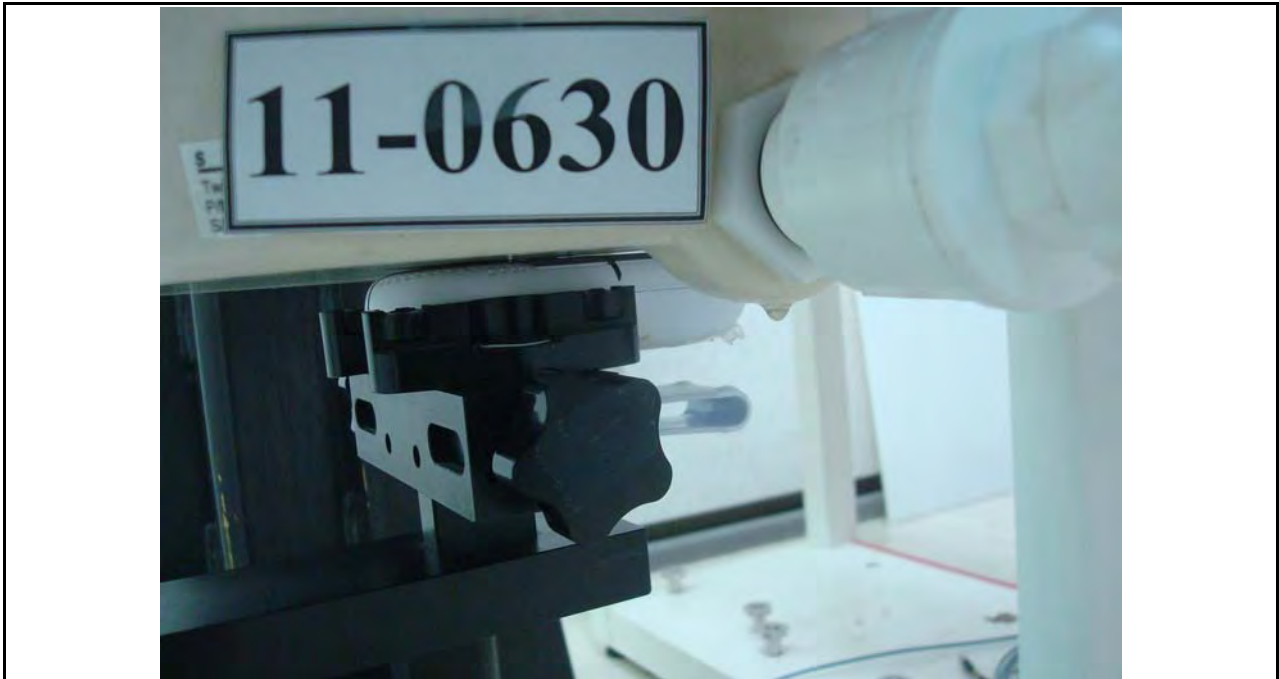

### SAR Test Setup Photographs

EUT Top side

EUT Front side

EUT Back side

**Brain Setup (The Front surface to phantom 0mm)**

**Figure 2. Body SAR Test Setup (Flat Section)**

**Muscle Setup (The EUT with belt-clip, Front surface to phantom 0mm)**

**Figure 3. Body SAR Test Setup (Flat Section)**

**Muscle Setup (The EUT with belt-clip, Back surface to phantom 0mm)**

**Figure 4. Body SAR Test Setup (Flat Section)**