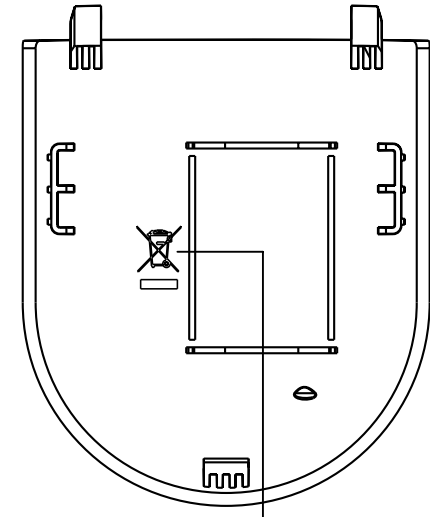

Engraving
Raised 0.2mm

Engraved in glossy
Raised 0.3mm

Engraving
Raised 0.2mm

MBP28 PU-(US/CA)

SIZE: 24X20mm

MBP28-2 PU-(US/CA)

SIZE: 24X20mm

MBP28-3 PU-(US/CA)

SIZE: 24X20mm

MBP28-4 PU-(US/CA)

SIZE: 24X20mm