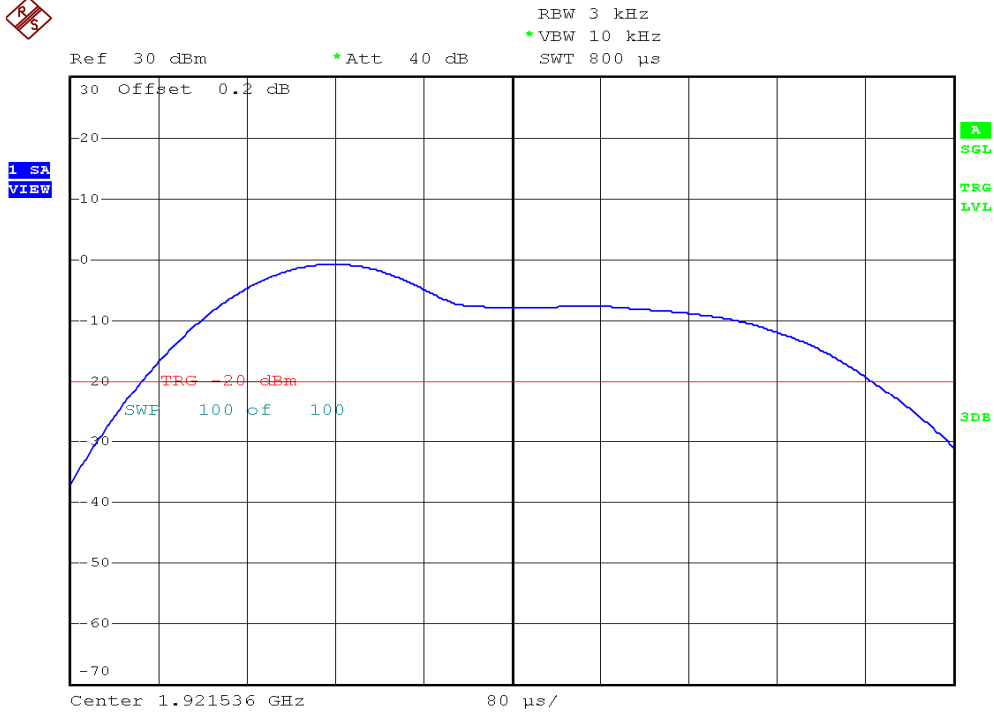

## Power Spectral Density Plots

### Parent unit, Lowest channel, Traffic carrier