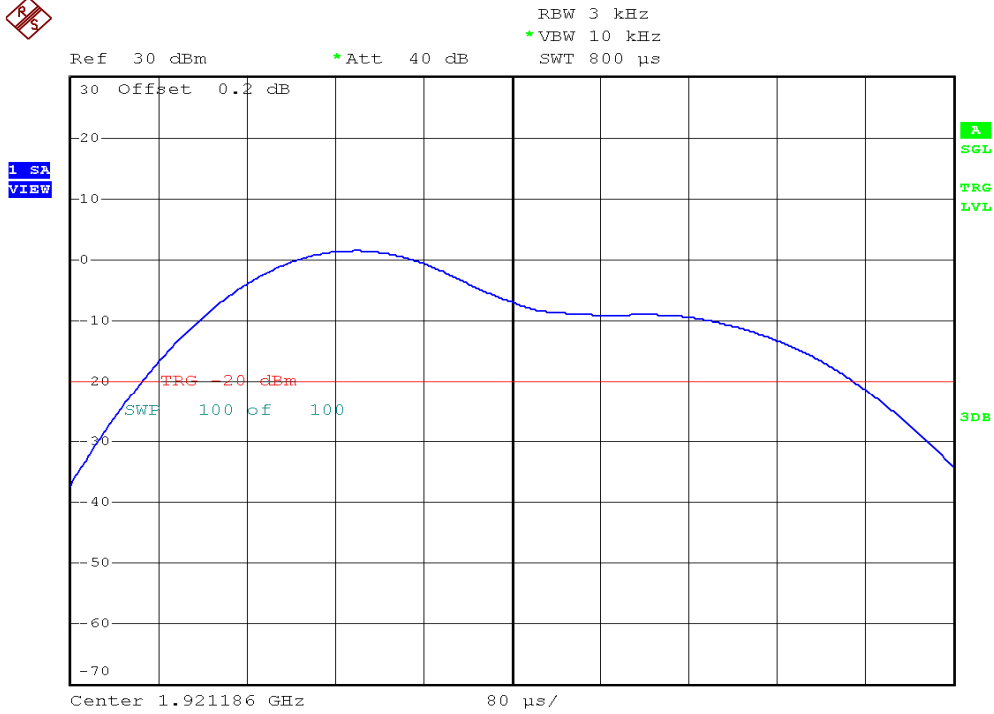

INTERTEK TESTING SERVICES

Power Spectral Density Plots

Baby unit, Lowest channel, Traffic carrier

Baby unit, Highest channel, Traffic carrier