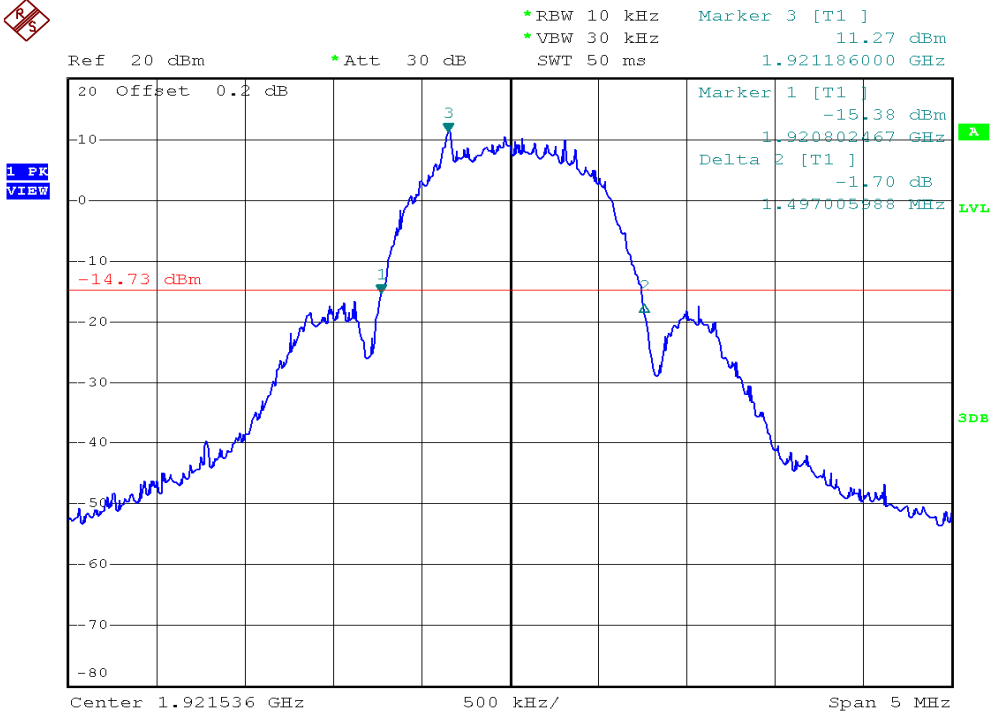

INTERTEK TESTING SERVICES

26dB Emission Bandwidth Plots

Baby unit, Lowest channel, Traffic carrier

Baby unit, Highest channel, Traffic carrier